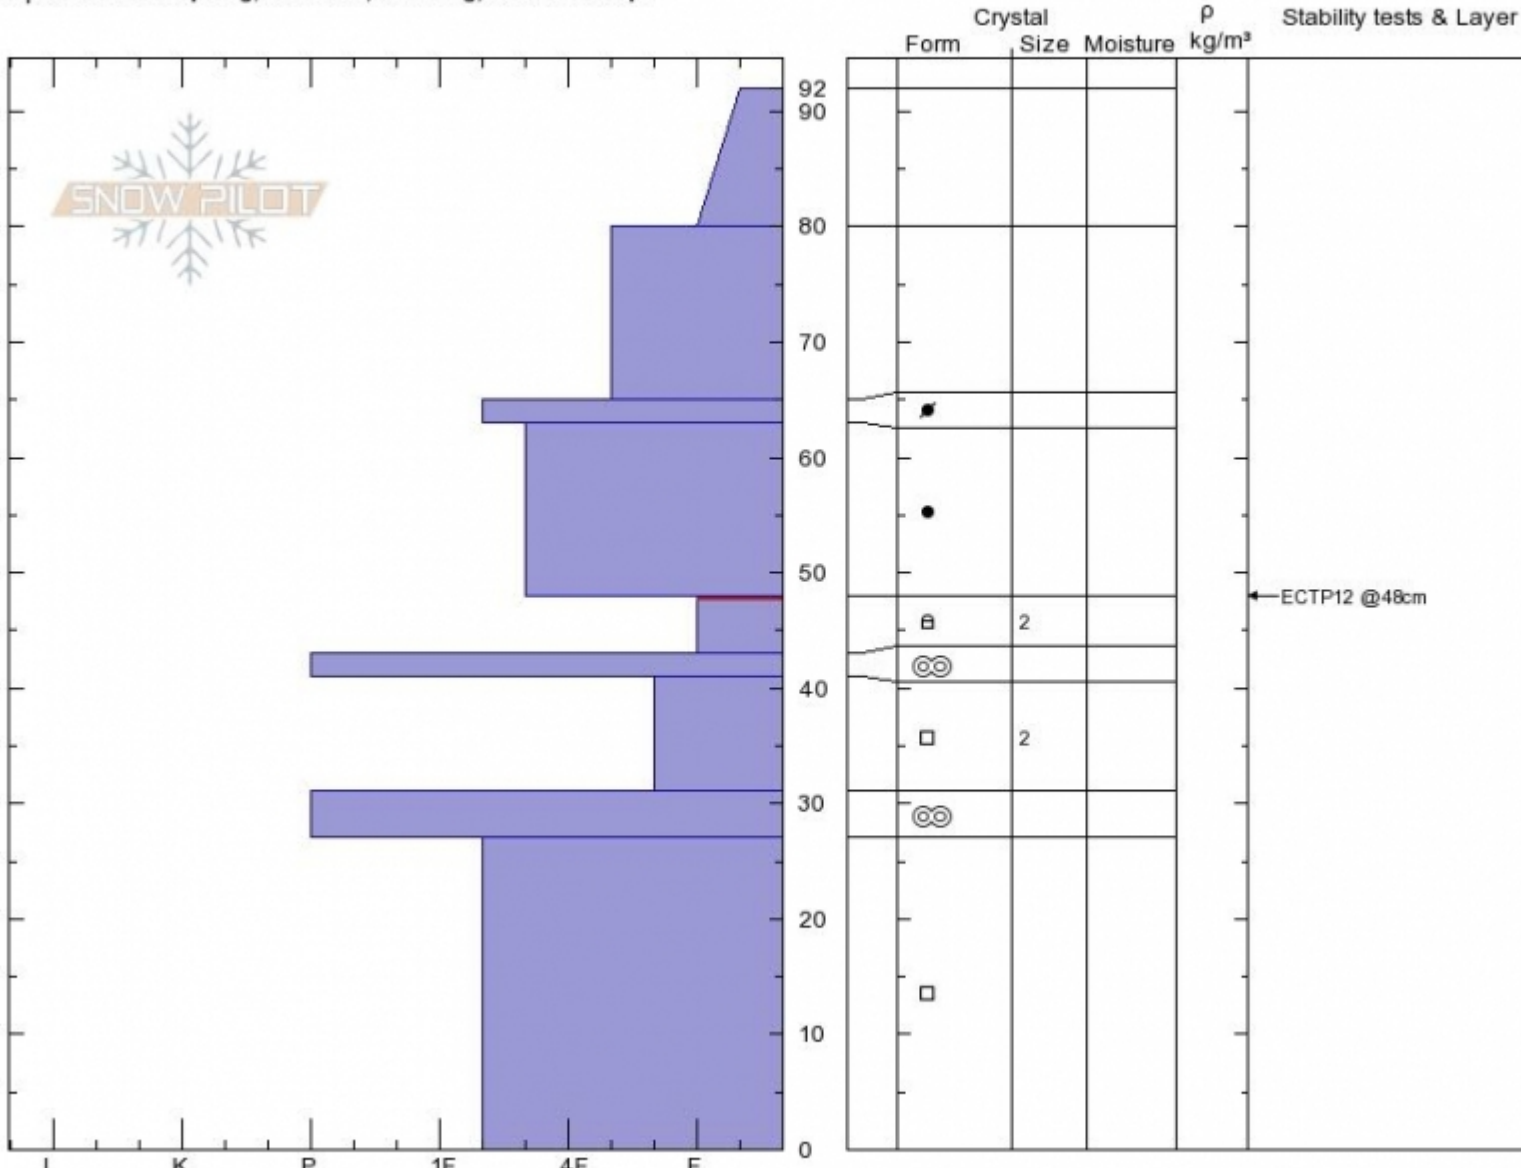

Central Park West
 Absaroka Range
 MT
 Elevation: 9571 ft
 Aspect: 260°
 Specifics: Collapsing, localized; Cracking; We skied slope

Beau Fredlund
 12/11/2019 - 11:00am
 Co-ord: 44.98543N, -109.92695E
 Slope Angle: 27°
 Wind Loading: yes

Stability:
 Air Temperature:
 Sky Cover:
 Precipitation: S2
 Wind: W Moderate

HS:92
 Layer Notes:
 48-43cm: Problematic layer

Notes: Much shallower and weaker snow on windward SW aspects-like in this snowpit. NW aspects around this area have over 130cm HS forming in exposed areas due to the, blustery, westerly winds. Surface cracking in localized areas. Light density new snow.

Advisory Region
 Cooke City
 Longitude
 -109.94W
 Latitude
 45.02N
 Cooke City, 2019-12-13