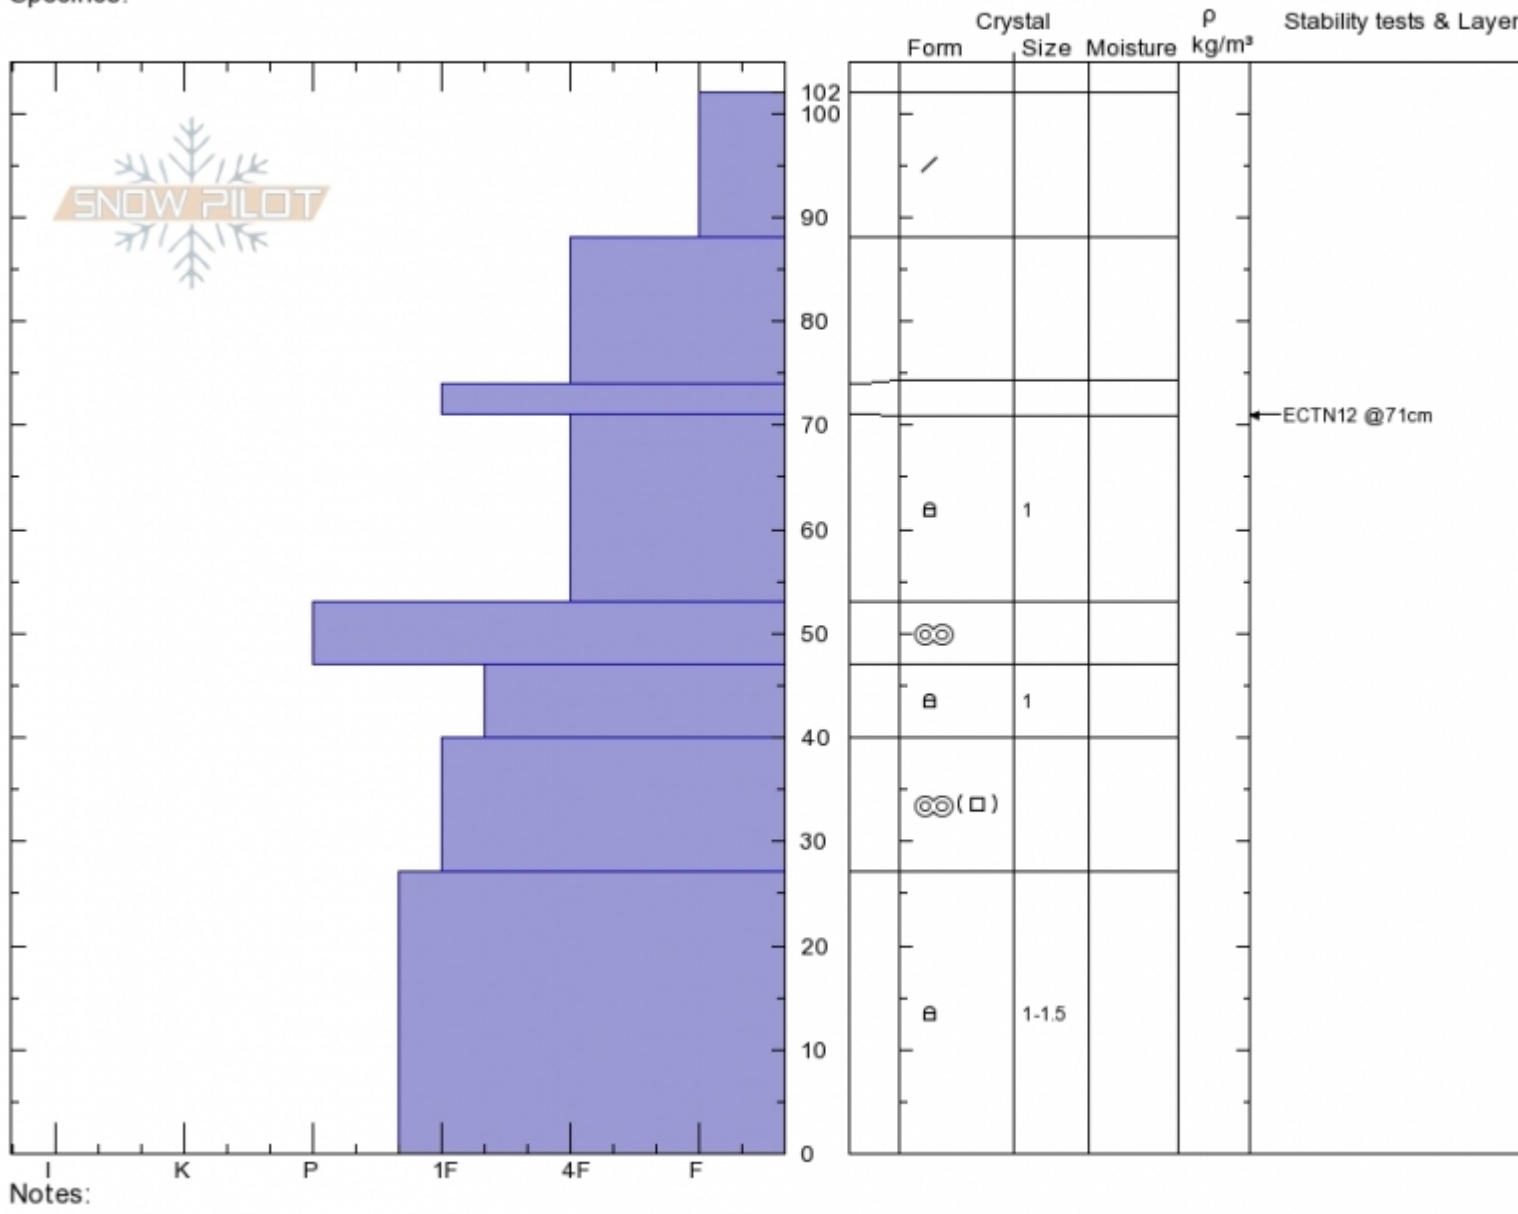

Blackmore, East Face  
 Gallatin Range-N  
 MT  
 Elevation: 9585 ft  
 Aspect: 140°  
 Specifics:

Spencer Jonas  
 12/16/2019 - 11:30am  
 Co-ord: 45.44712N, -110.99956W  
 Slope Angle: 25°  
 Wind Loading:

Stability:  
 Air Temperature:  
 Sky Cover: SCT  
 Precipitation: NO  
 Wind: Calm

HS:102 Layer Notes:  
 71-53cm: Problematic layer

Notes:  
 Advisory Region  
 Northern Gallatin  
 Longitude  
 -111.00W  
 Latitude  
 45.45N  
 Northern Gallatin, 2019-12-16