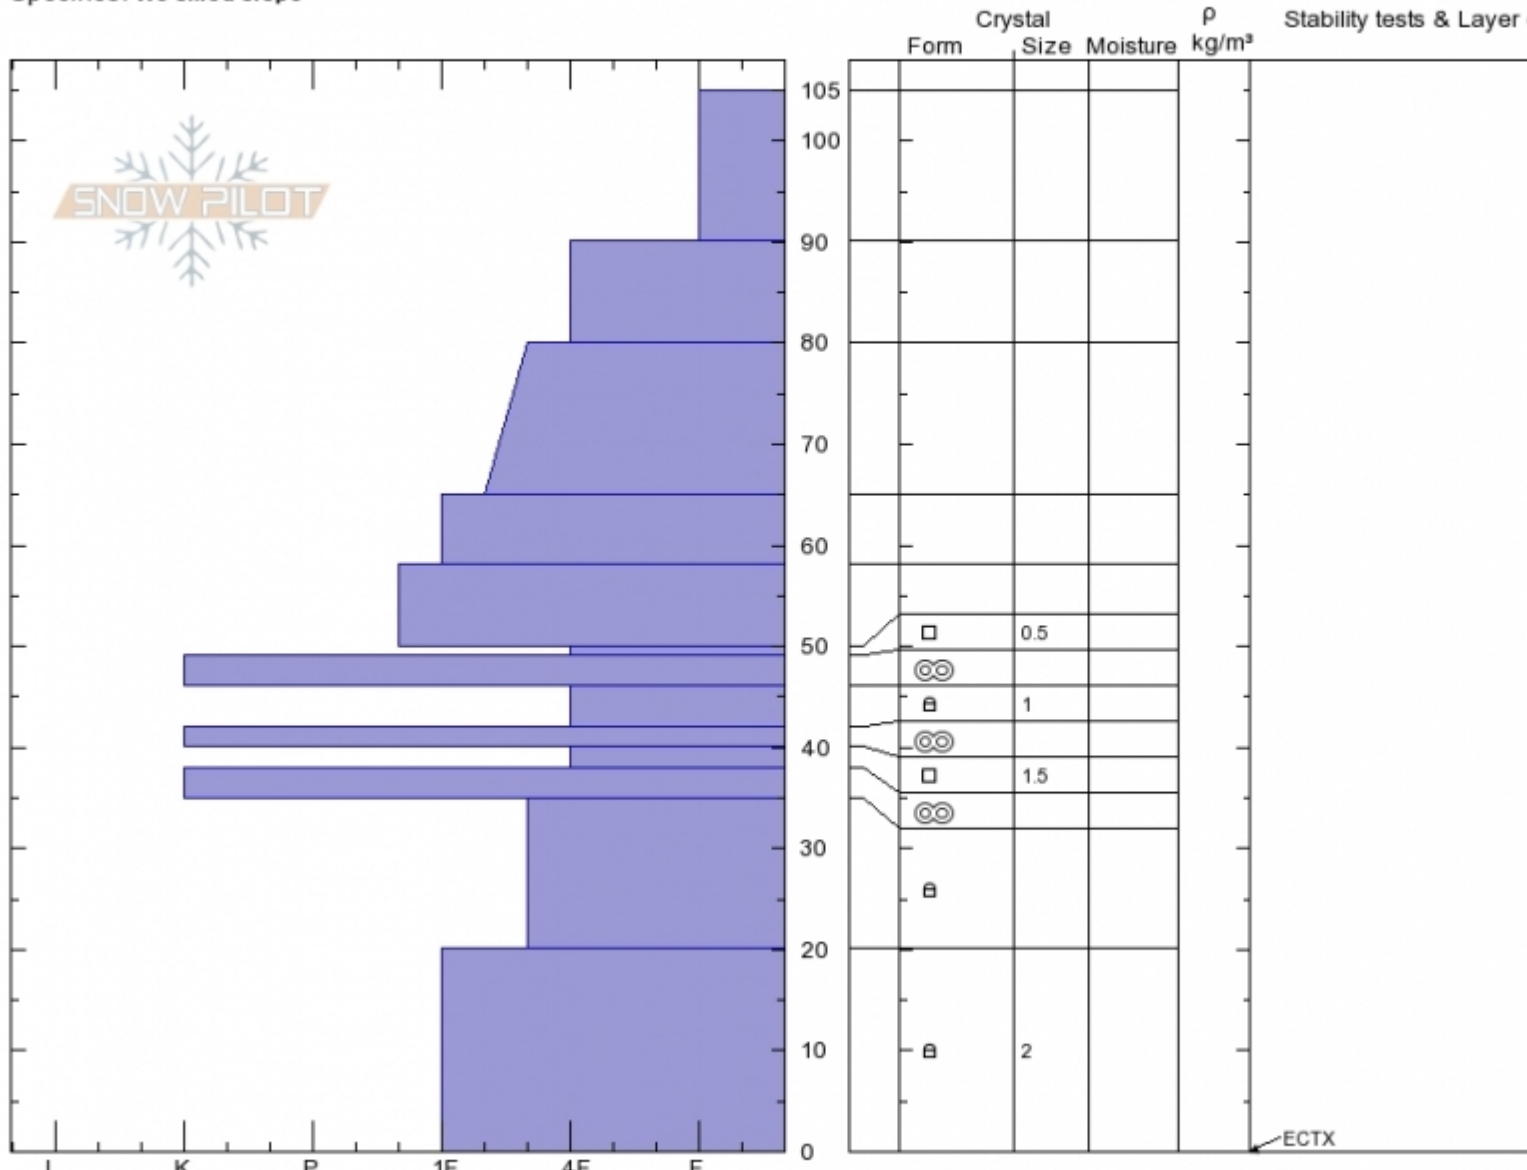

east Mt. Republic  
Absaroka Range  
MT  
Elevation: 9378 ft  
Aspect: 108°  
Specifics: We skied slope

Beau Fredlund  
12/17/2019 - 11:00am  
Co-ord: 45.00537N, -109.94428E  
Slope Angle: 29°  
Wind Loading:

Stability:  
Air Temperature:  
Sky Cover: BKN  
Precipitation: NO  
Wind: SW

HS:105 Layer Notes:  
50-49cm: Problematic layer

Notes: Localized wind effect, and drifts that were pencil hard and were sensitive to the weight of a skier, in areas along the NE ridge (f... winds). These areas did not appear to be widespread. One natural avalanche observed on an upper elevation east/NE aspect ne... left of the Fin. The avalanche appeared to have started from a cornice fall.

Advisory Region  
Cooke City  
Longitude  
-109.96W  
Latitude  
45.00N

Avalanche Details: [The Fin Avalanche](#)  
Cooke City, 2019-12-18