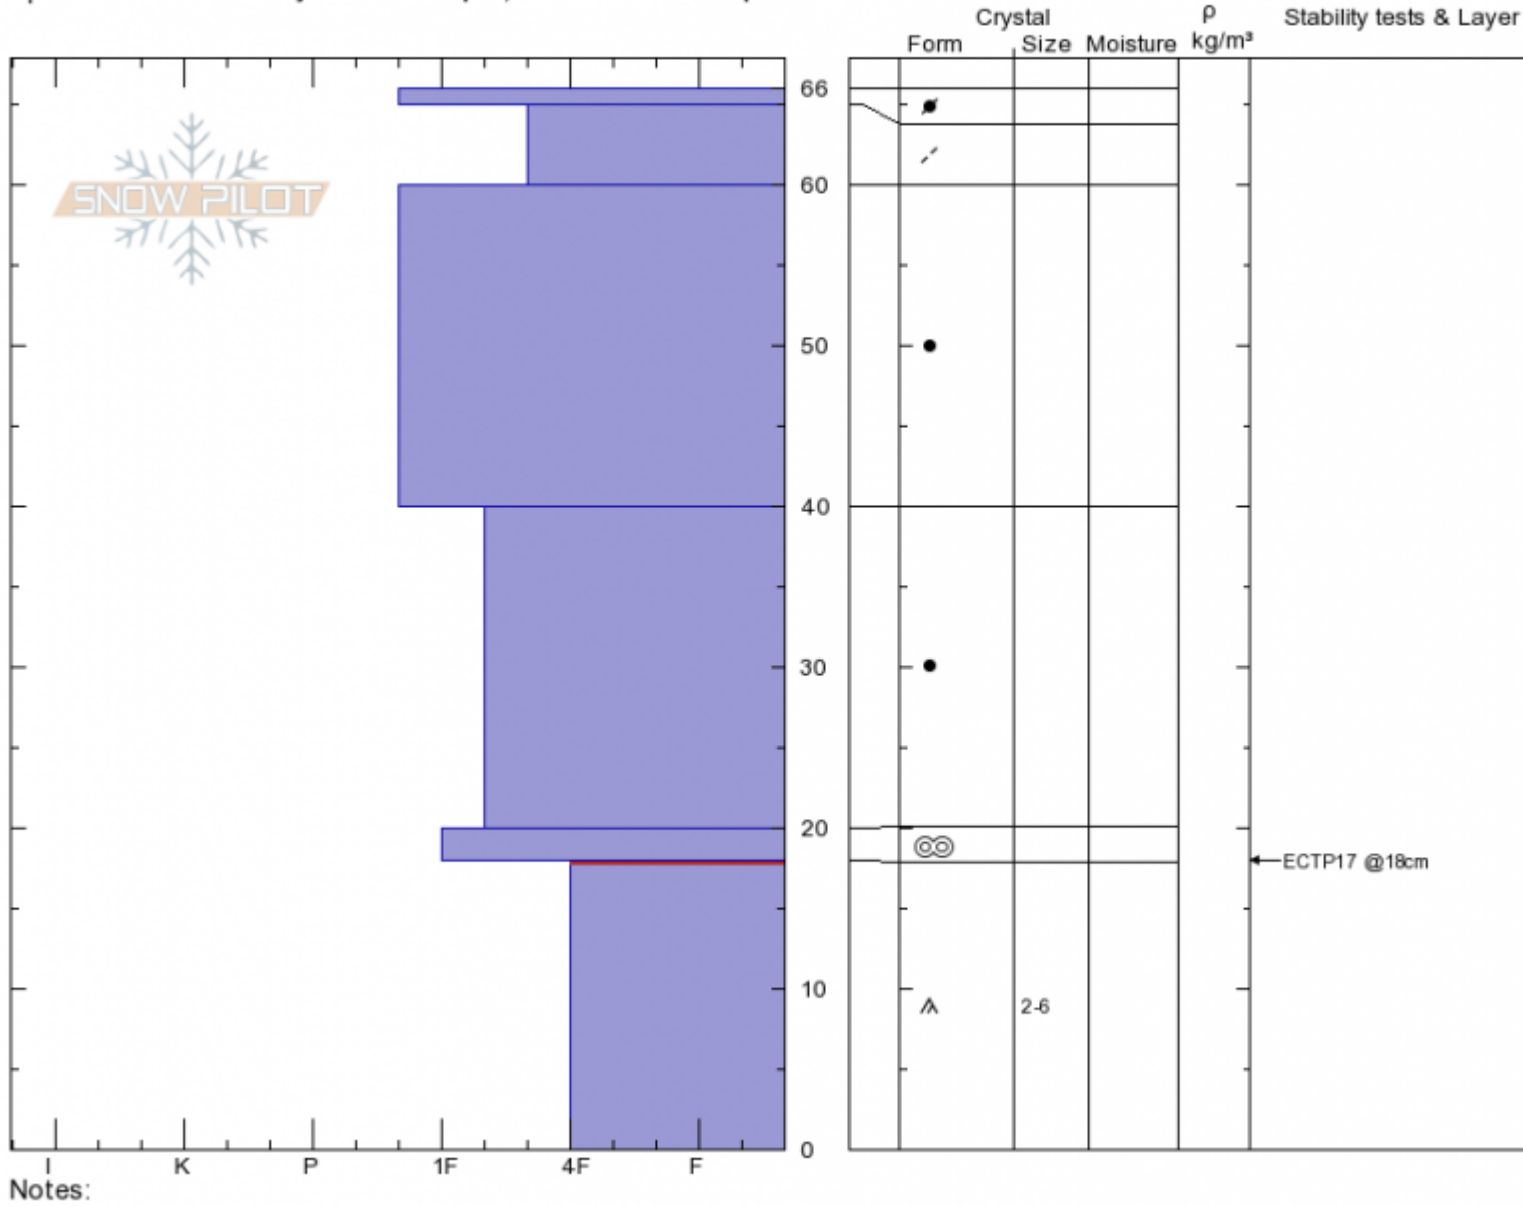

**Dead Tree Hill**  
**Lionhead Range**  
**MT**  
 Elevation: **8493 ft**  
 Aspect: **E**  
 Specifics: **Recent activity on similar slopes; We snowmobiled slope**

**Doug Chabot-Admin**  
**12/22/2019 - 10:10am**  
 Co-ord: **44.72546N, -111.31365W**  
 Slope Angle: **25°**  
 Wind Loading: **no**

Stability: **Fair**  
 Air Temperature: **-1°C**  
 Sky Cover: **OVC**  
 Precipitation: **NO**  
 Wind: **SW Moderate**

HS:**66**      Layer Notes:  
 18-0cm:**Problematic layer**

Advisory Region  
 Lionhead Range  
 Longitude  
 -111.32W  
 Latitude  
 44.71N  
 Lionhead Range, 2019-12-22