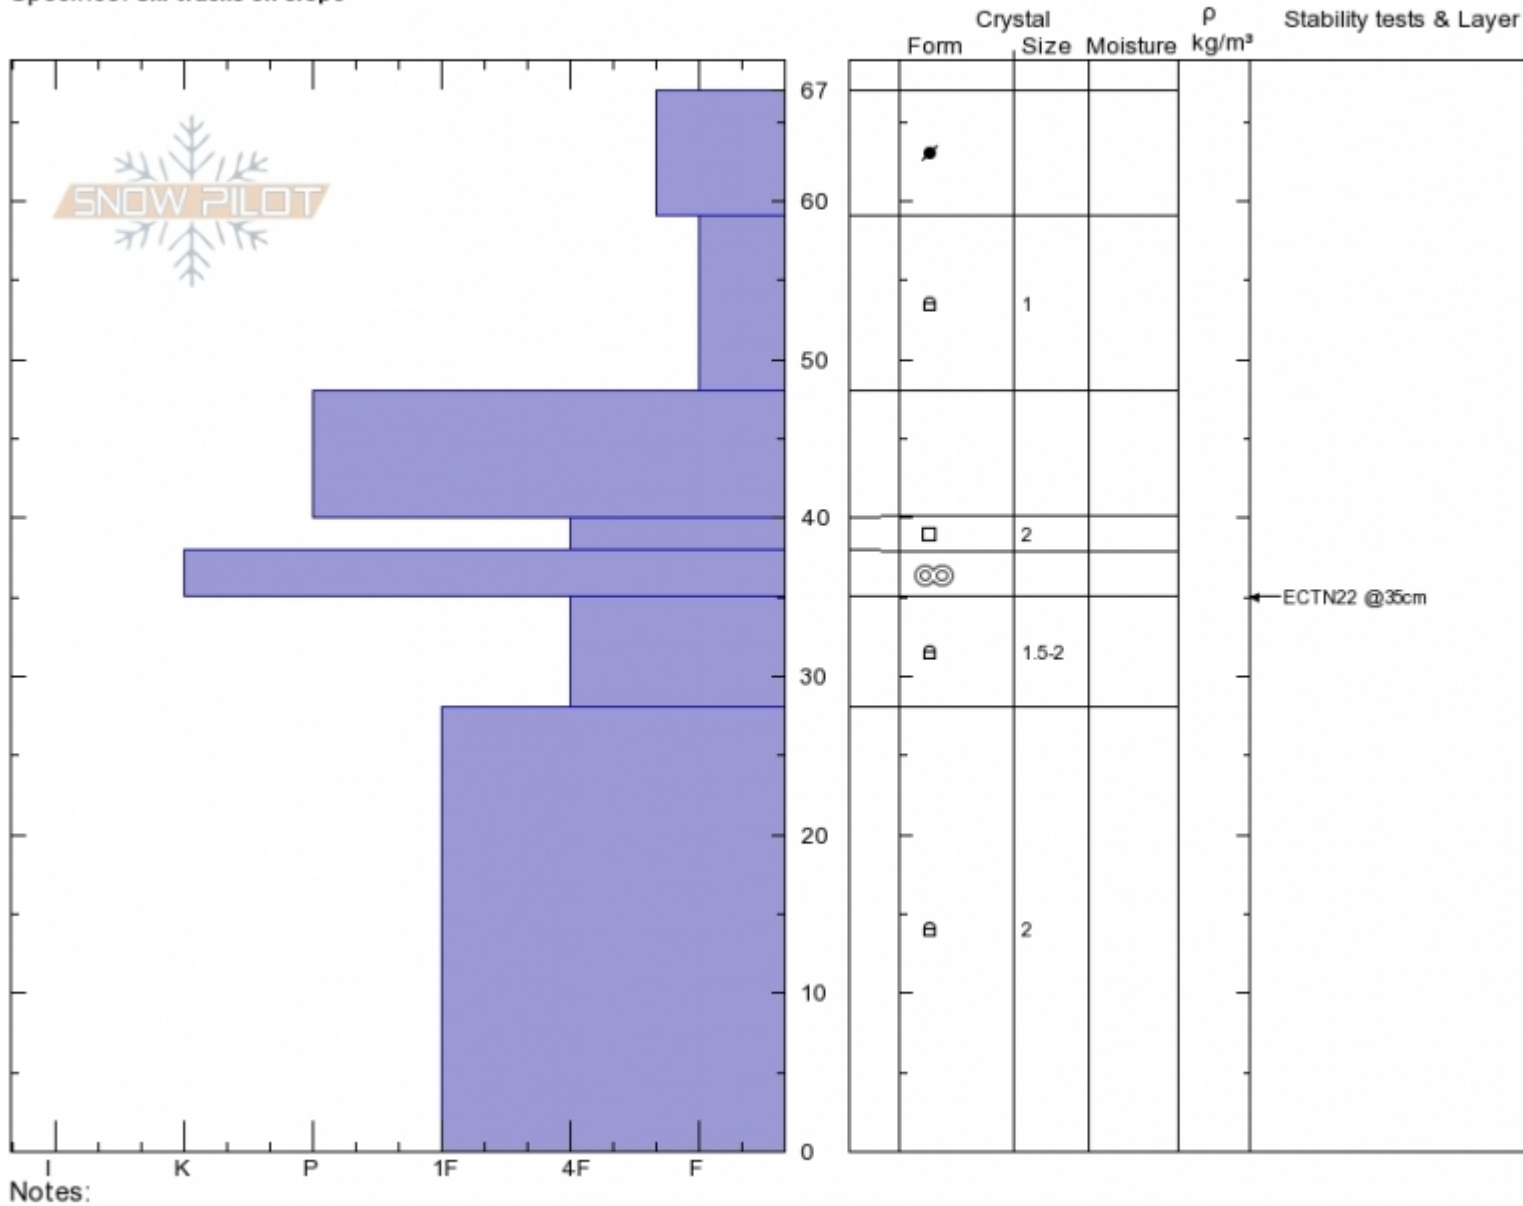

Northside Tyler's
 Madison Range-N
 MT
 Elevation: 8961 ft
 Aspect: 235°
 Specifics: Ski tracks on slope

Dave Zinn
 12/22/2019 - 10:50am
 Co-ord: 45.32190N, -111.38222W
 Slope Angle: 18°
 Wind Loading: previous

Stability: **Good**
 Air Temperature: -2.5°C
 Sky Cover: **OVC**
 Precipitation: **NO**
 Wind: **S Light Breeze**

Layer Notes:

Advisory Region
 Northern Madison
 Longitude
 -111.39W
 Latitude
 45.34N
 Northern Madison, 2019-12-22