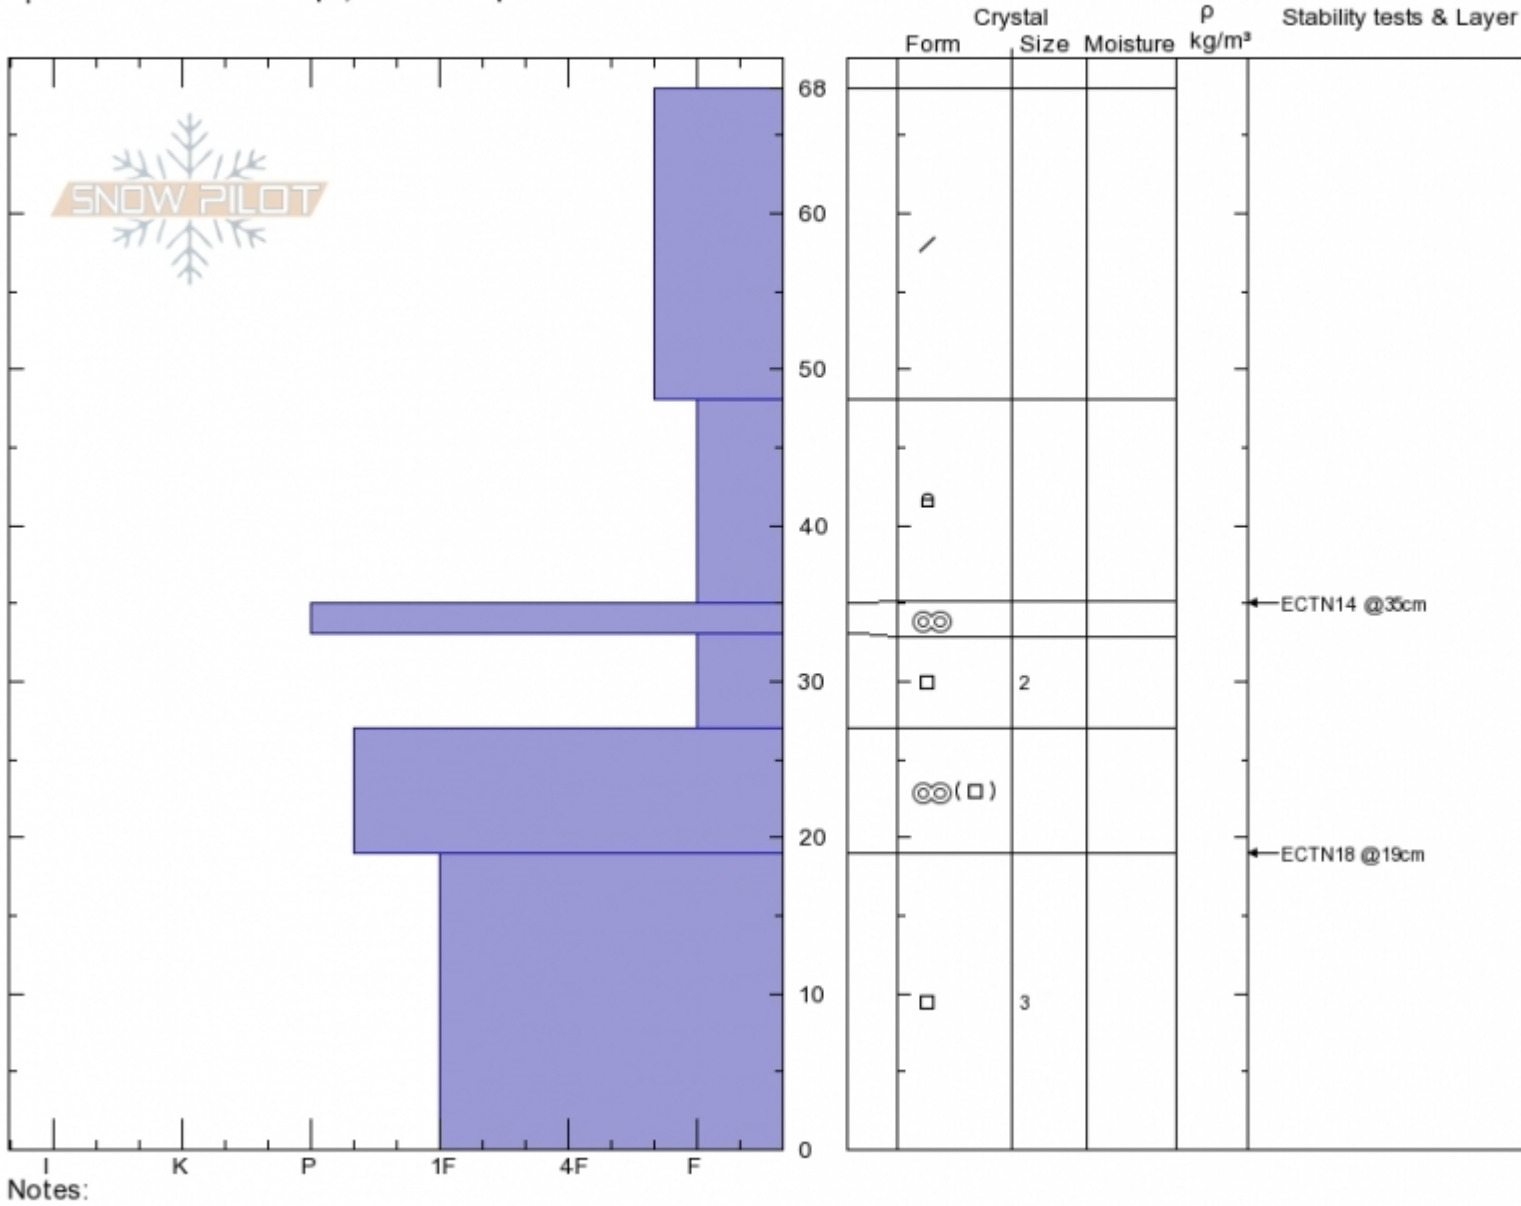

SE Facing Middle Basin Dave Zinn  
 Madison Range-N 12/22/2019 - 12:00pm  
 MT Co-ord: 45.32306N, -111.37836W  
 Elevation: 8862 ft Slope Angle: 28°  
 Aspect: 110° Wind Loading: no  
 Specifics: Ski tracks on slope; We skied slope

Stability: **Good** HS:68 Layer Notes:  
 Air Temperature: -2.5°C  
 Sky Cover: **OVC**  
 Precipitation: **NO**  
 Wind: **S Light Breeze**

Advisory Region  
 Northern Madison  
 Longitude  
 -111.38W  
 Latitude  
 45.34N  
 Northern Madison, 2019-12-22