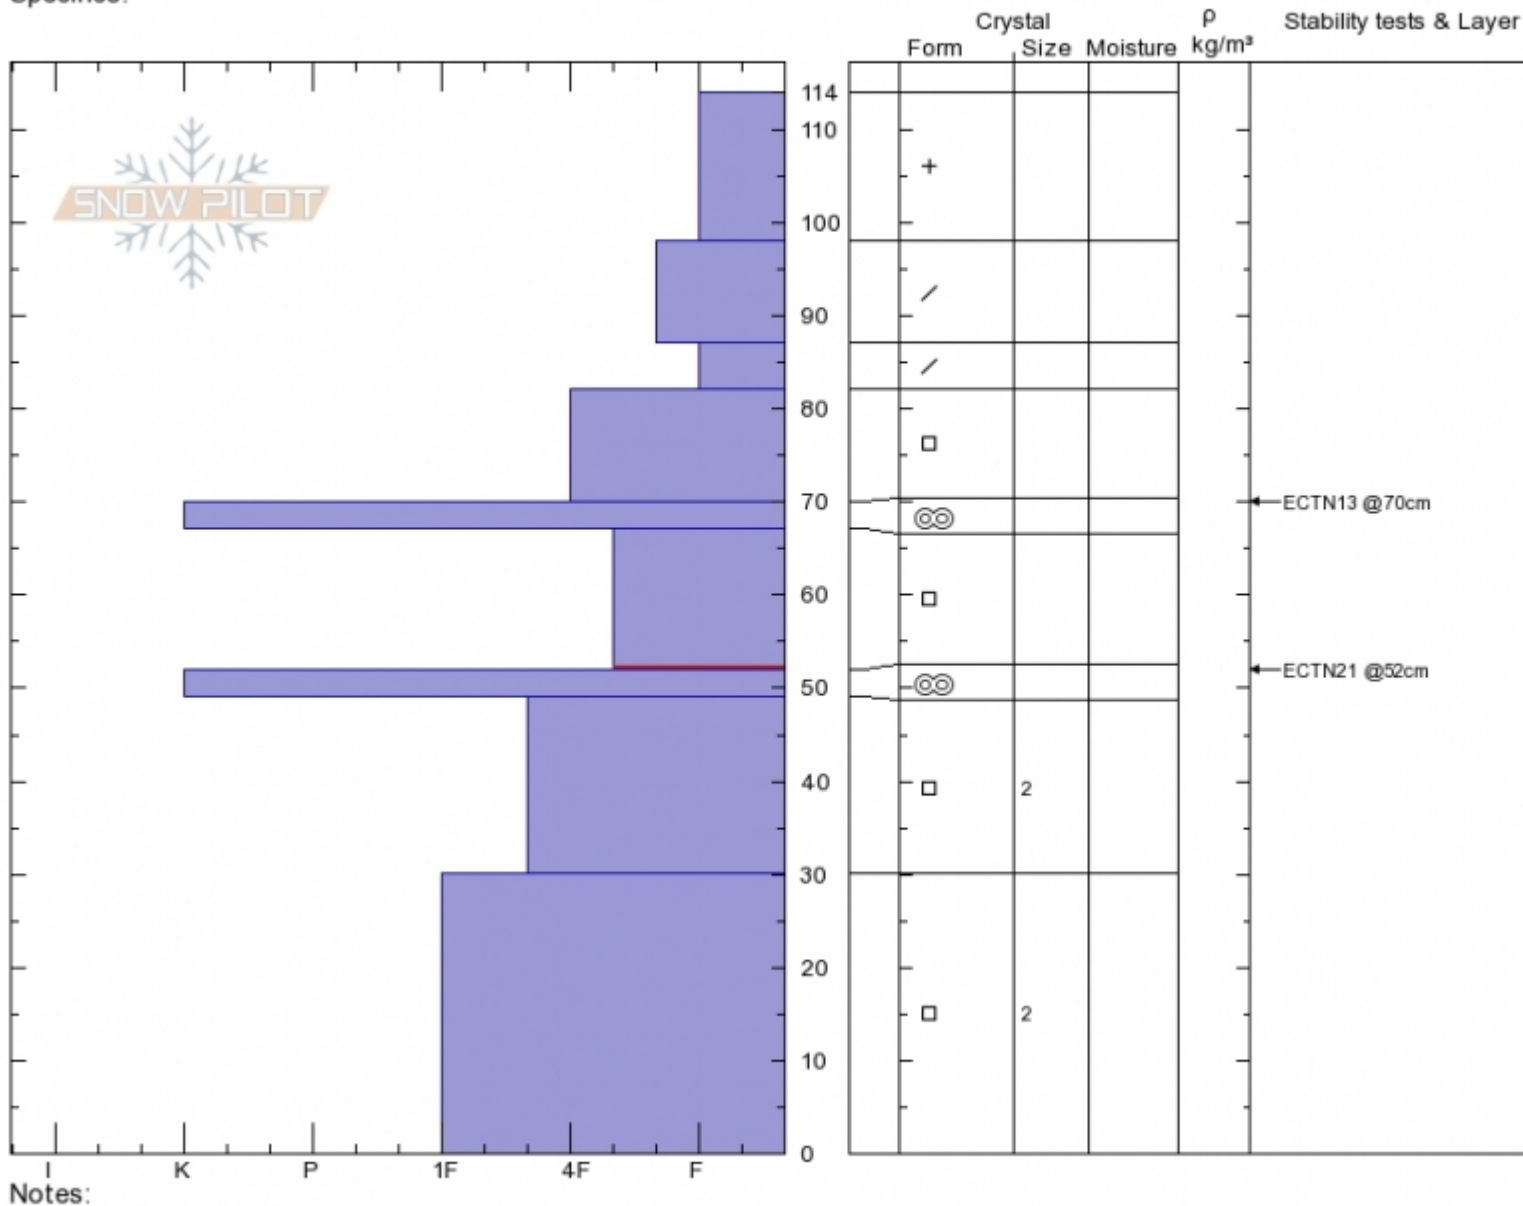

Divide Basin
Gallatin Range-N
MT
 Elevation: **9100 ft**
 Aspect: **125°**
 Specifics:

Ian Hoyer
12/19/2019 - 1:00pm
 Co-ord: **45.39507N, -110.96651W**
 Slope Angle: **25°**
 Wind Loading: **no**

Stability: **Good**
 Air Temperature:
 Sky Cover: **CLR**
 Precipitation: **NO**
 Wind: **Calm**

HS:114 Layer Notes:
 67-52cm:**Problematic layer**

Advisory Region
 Northern Gallatin
 Longitude
 -110.97W
 Latitude
 45.39N
 Northern Gallatin, 2019-12-23