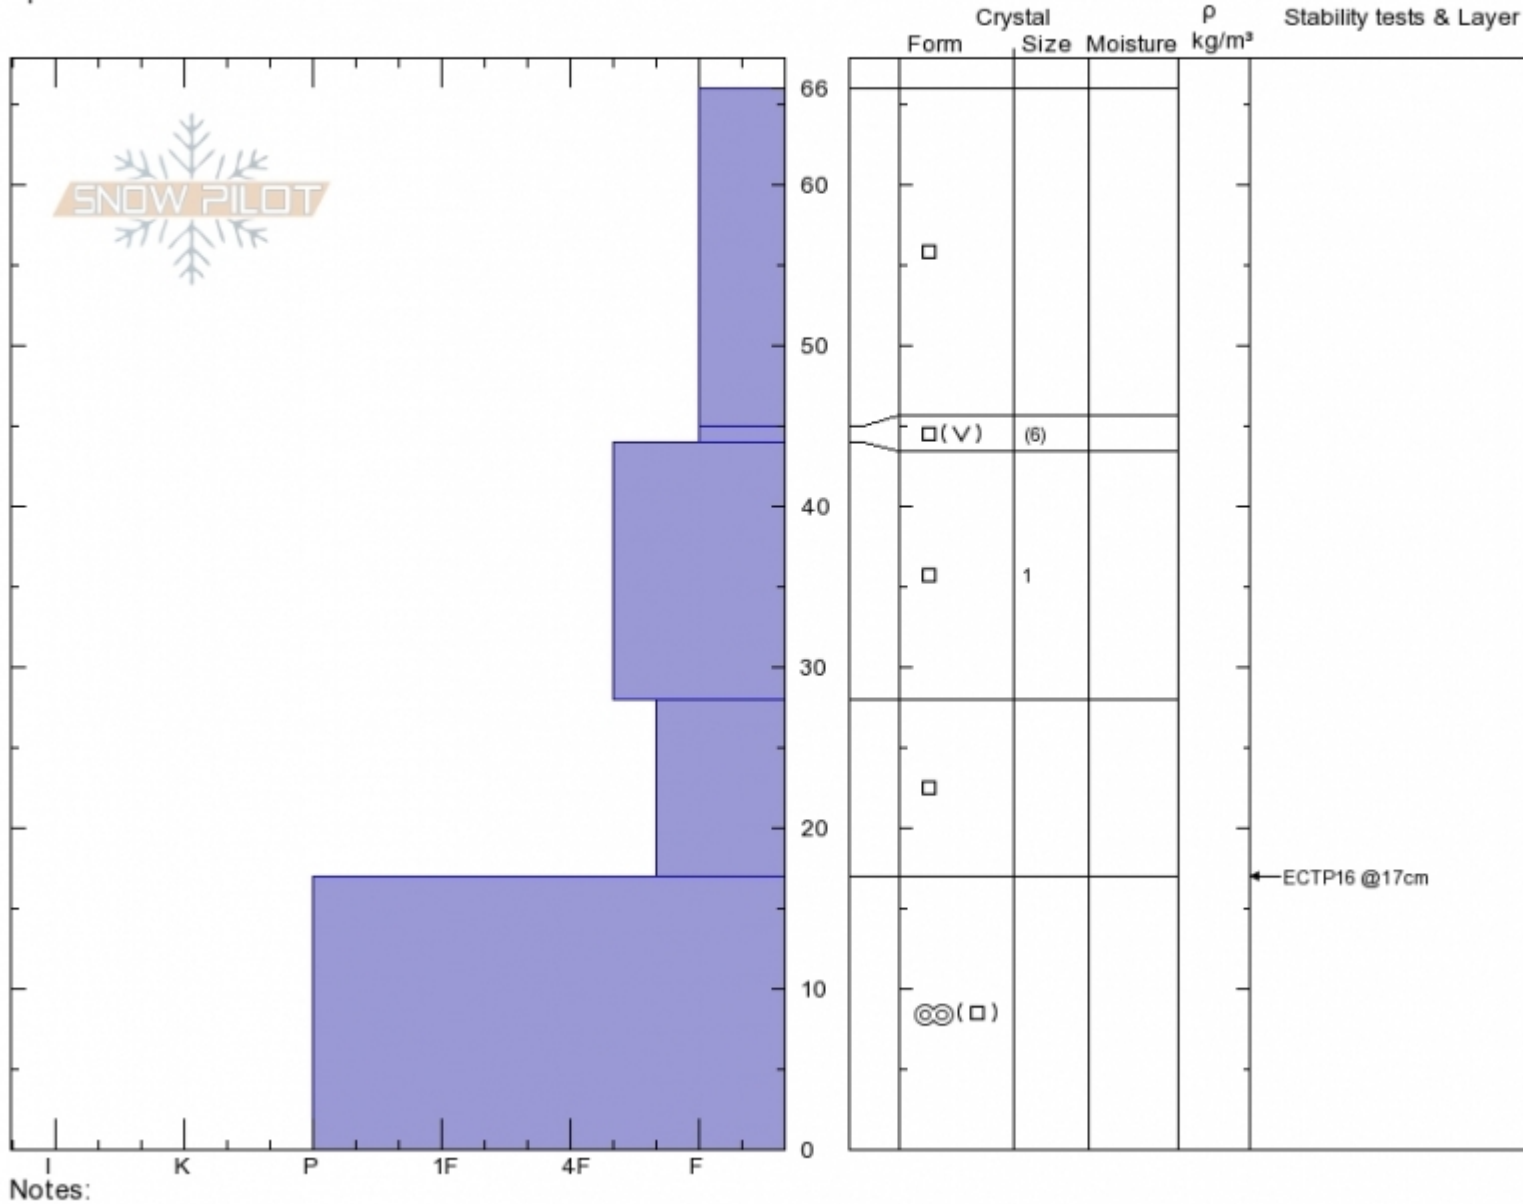

Wilderness Boundary
 Madison Range-S
 MT
 Elevation: 8800 ft
 Aspect: 260°
 Specifics:

Ian Hoyer
 12/23/2019 - 12:00pm
 Co-ord: 44.97668N, -111.35960W
 Slope Angle: 25°
 Wind Loading: no

Stability: Fair
 Air Temperature:
 Sky Cover: BKN
 Precipitation: NO
 Wind: SW Calm

HS:66 Layer Notes:
 28-17cm: Problematic layer

Advisory Region
 Southern Madison
 Longitude
 -111.27W
 Latitude
 45.06N

Forecast link: [GNFAC Avalanche Forecast for Tue Dec 24, 2019](#)
 Southern Madison, 2019-12-23