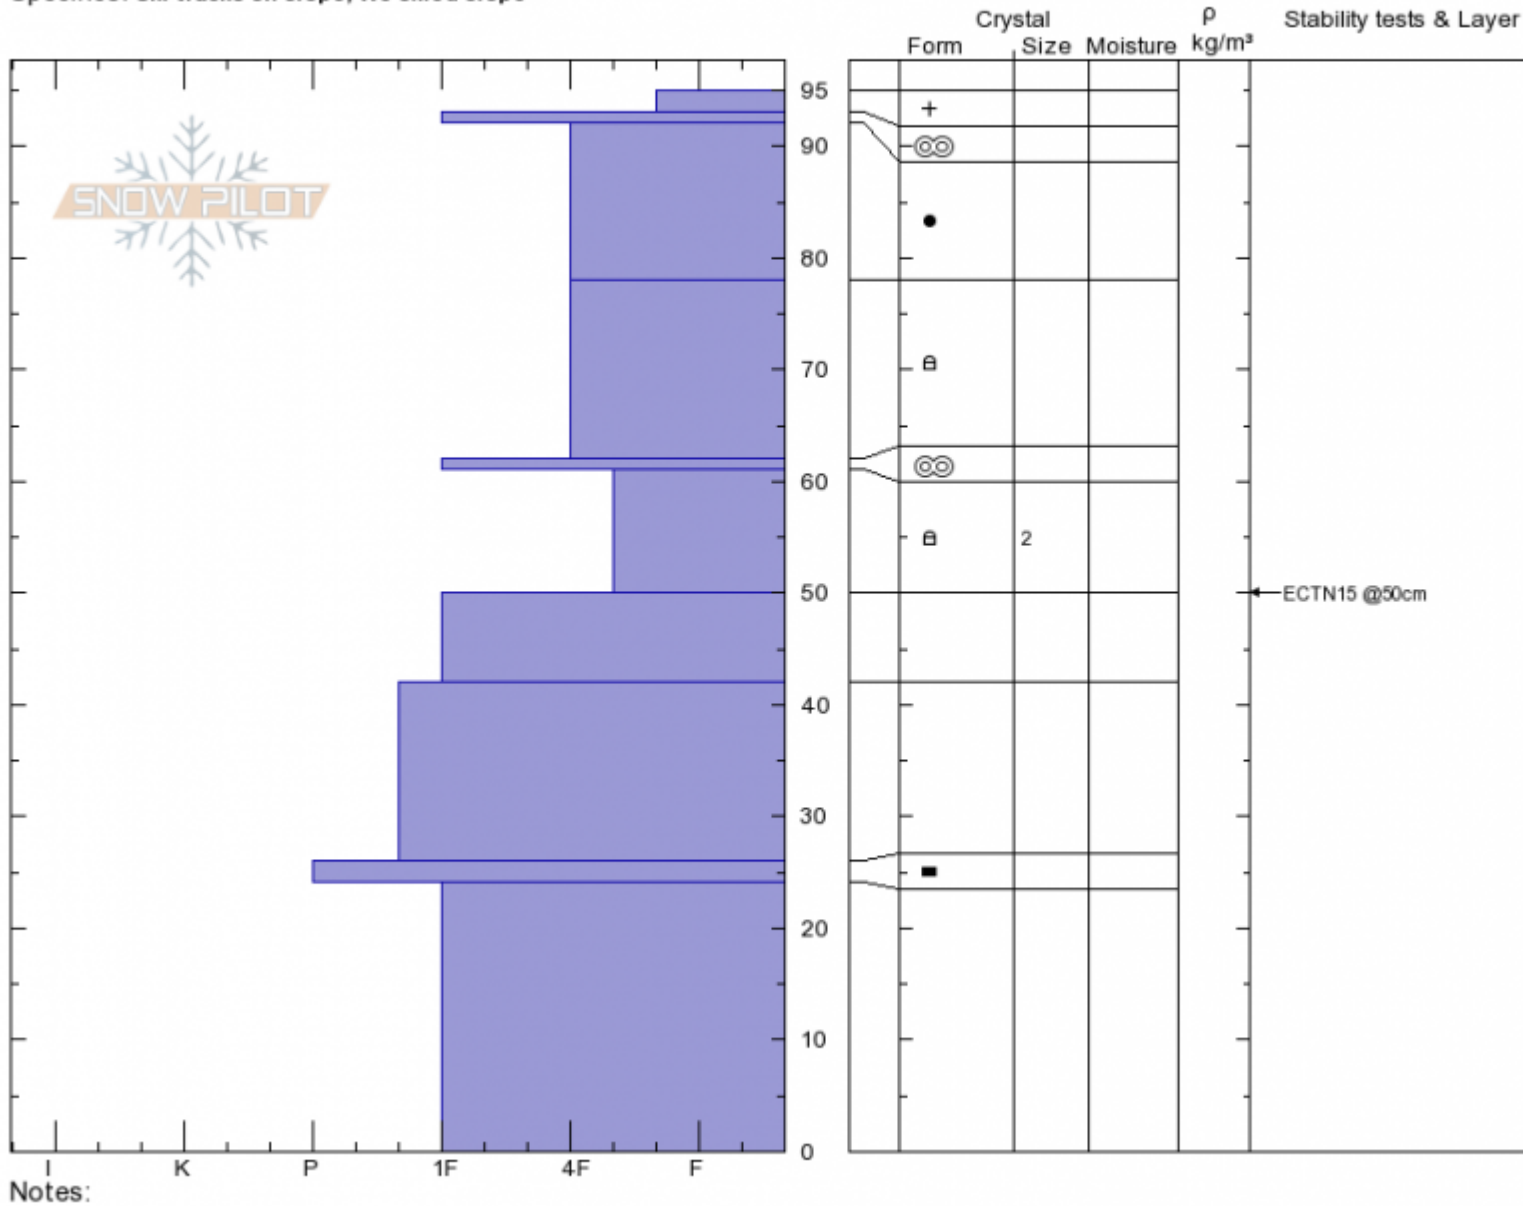

The Throne
Bridger Range
MT
 Elevation: **8268 ft**
 Aspect: **90°**
 Specifics: **Ski tracks on slope; We skied slope**

Doug Chabot-Admin
12/24/2019 - 10:30am
 Co-ord: **45.88304N, -110.95131W**
 Slope Angle: **27°**
 Wind Loading: **previous**

Stability: **Very Good**
 Air Temperature: **-4°C**
 Sky Cover: **OVC**
 Precipitation: **S1**
 Wind: **Calm**

HS: **95** Layer Notes:
 61-50cm: **Problematic layer**

Advisory Region
 Bridger Range
 Longitude
 -110.95W
 Latitude
 45.88N
 Bridger Range, 2019-12-24