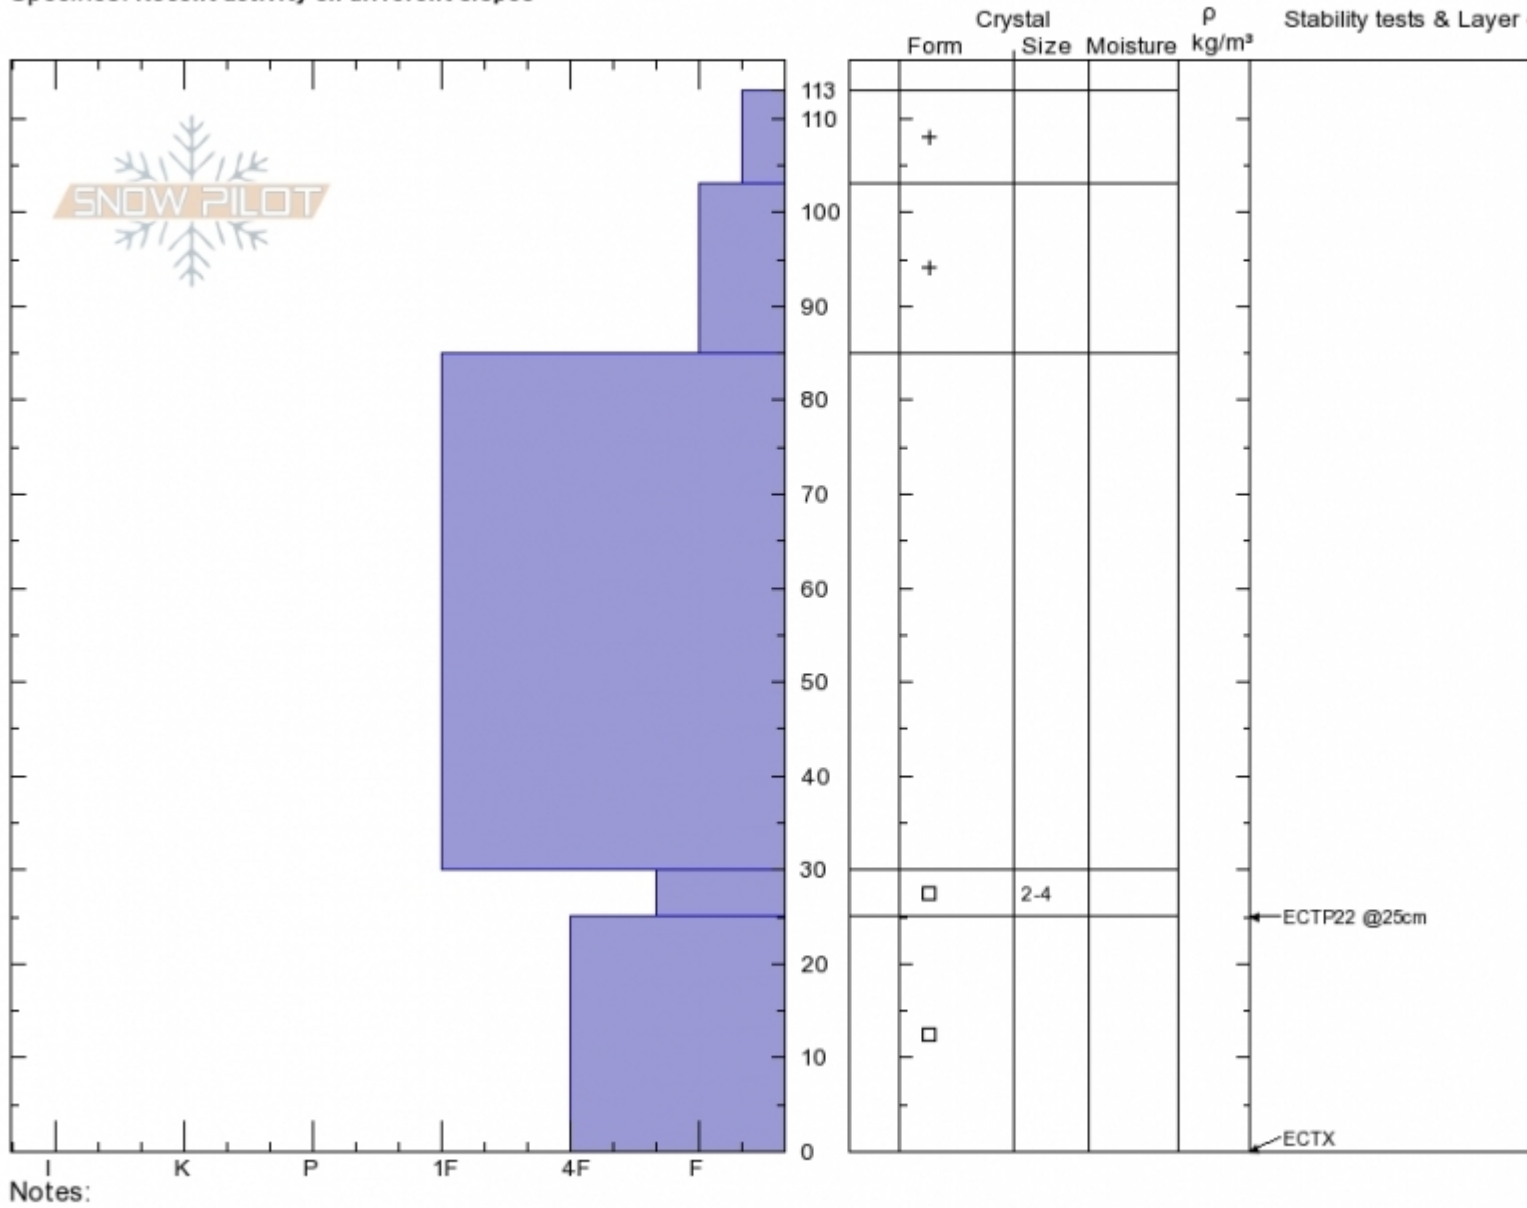

Lionhead Ridge (Marge) Alex Marienthal
Lionhead Range 12/26/2019 - 12:00pm
MT Co-ord: 44.71546N, -111.31808W
 Elevation: 9000 ft Slope Angle:
 Aspect: 45° Wind Loading: **previous**
 Specifics: Recent activity on different slopes

Stability: **Fair** HS:113 Layer Notes:
 Air Temperature:
 Sky Cover: **OVC**
 Precipitation: **NO**
 Wind: **Calm**

Advisory Region
 Lionhead Range
 Longitude
 -111.32W
 Latitude
 44.71N
 Lionhead Range, 2019-12-27