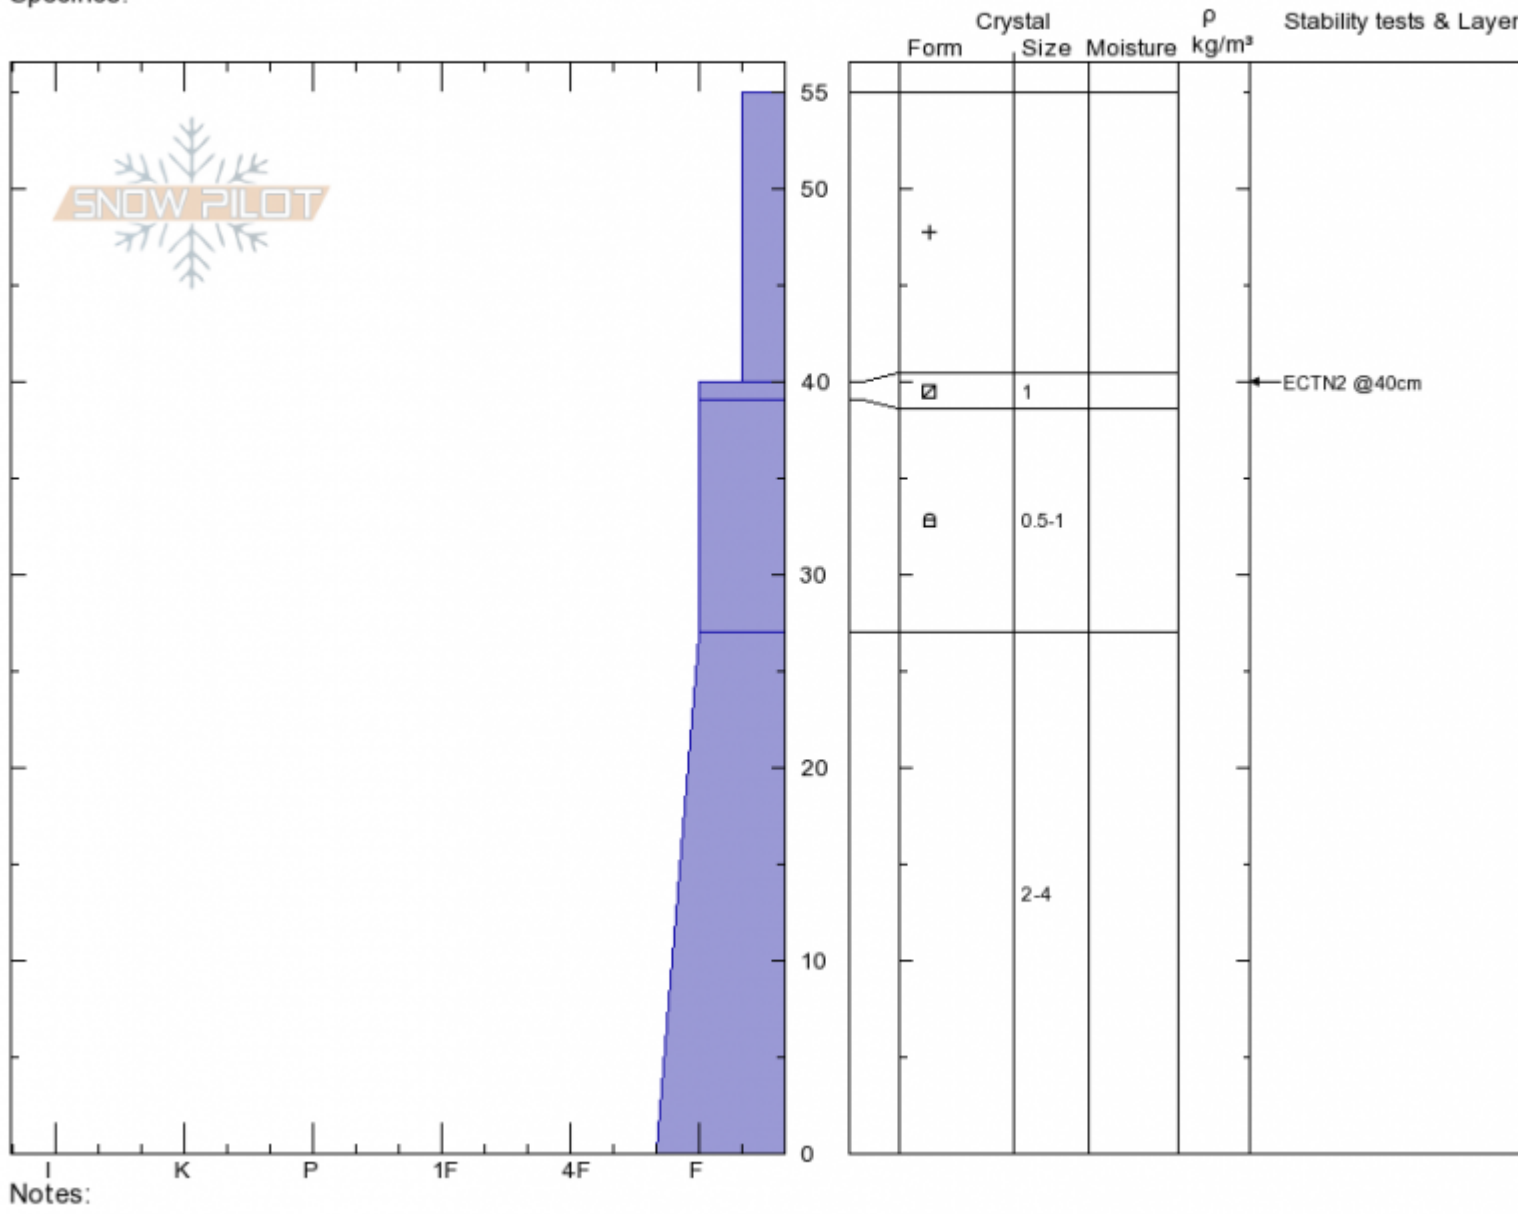

Bacon Rind Low
Madison Range-S
MT
 Elevation:
 Aspect: **120°**
 Specifics:

Doug Chabot-Admin
01/01/2020 - 10:00am
 Co-ord:
 Slope Angle: **32°**
 Wind Loading: **no**

Stability: **Fair**
 Air Temperature: **-9°C**
 Sky Cover: **OVC**
 Precipitation: **S1**
 Wind:

HS:55 Layer Notes:

Notes:
 Advisory Region
 Southern Madison
 Longitude
 -111.10W
 Latitude
 44.96N
 Southern Madison, 2020-01-01