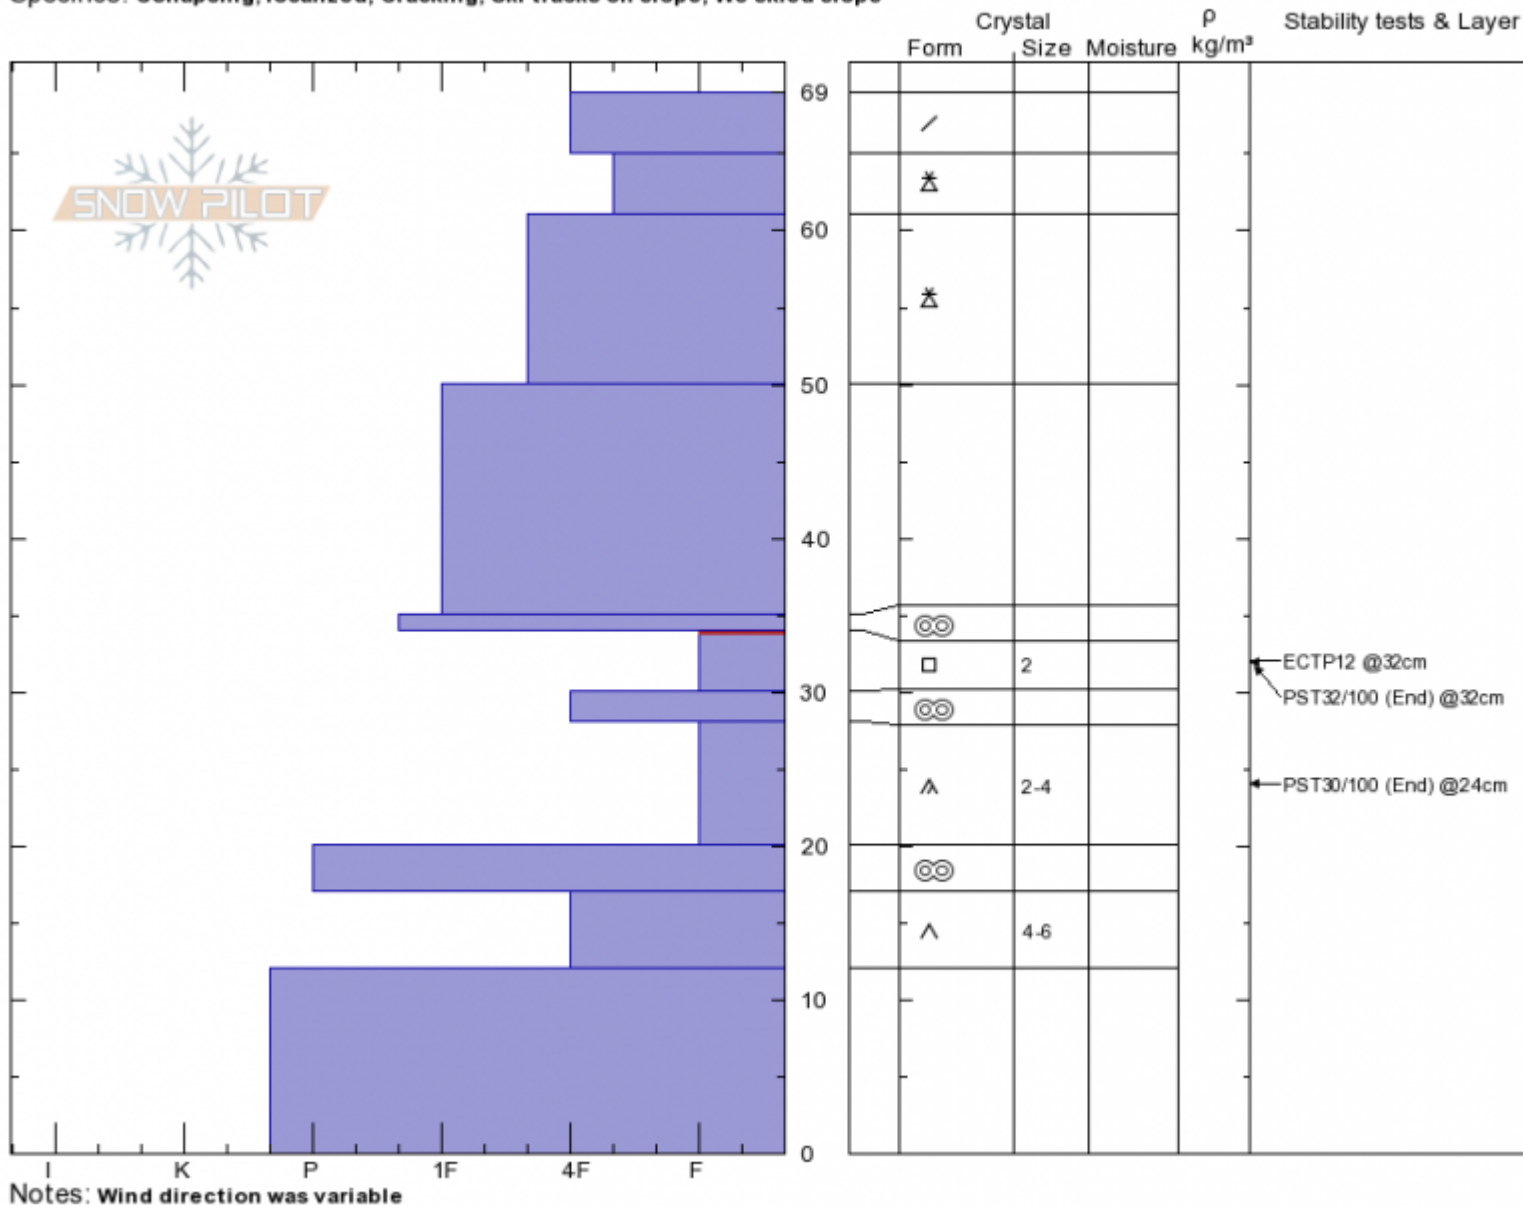

Throne  
 Bridger Range  
 MT  
 Elevation: 7940 ft  
 Aspect: 69°

Andrew Schauer  
 01/03/2020 - 11:00am  
 Co-ord: 45.88417N, -110.94890W  
 Slope Angle: 30°  
 Wind Loading: yes

Stability: **Poor**  
 Air Temperature: -1°C  
 Sky Cover: **BKN**  
 Precipitation: **NO**  
 Wind: **Moderate**

HS:69  
 Layer Notes:  
 34-30cm: **Problematic layer**

Specifics: Collapsing, localized; Cracking; Ski tracks on slope; We skied slope

Advisory Region  
 Bridger Range  
 Longitude  
 -110.95W  
 Latitude  
 45.88N  
 Bridger Range, 2020-01-03