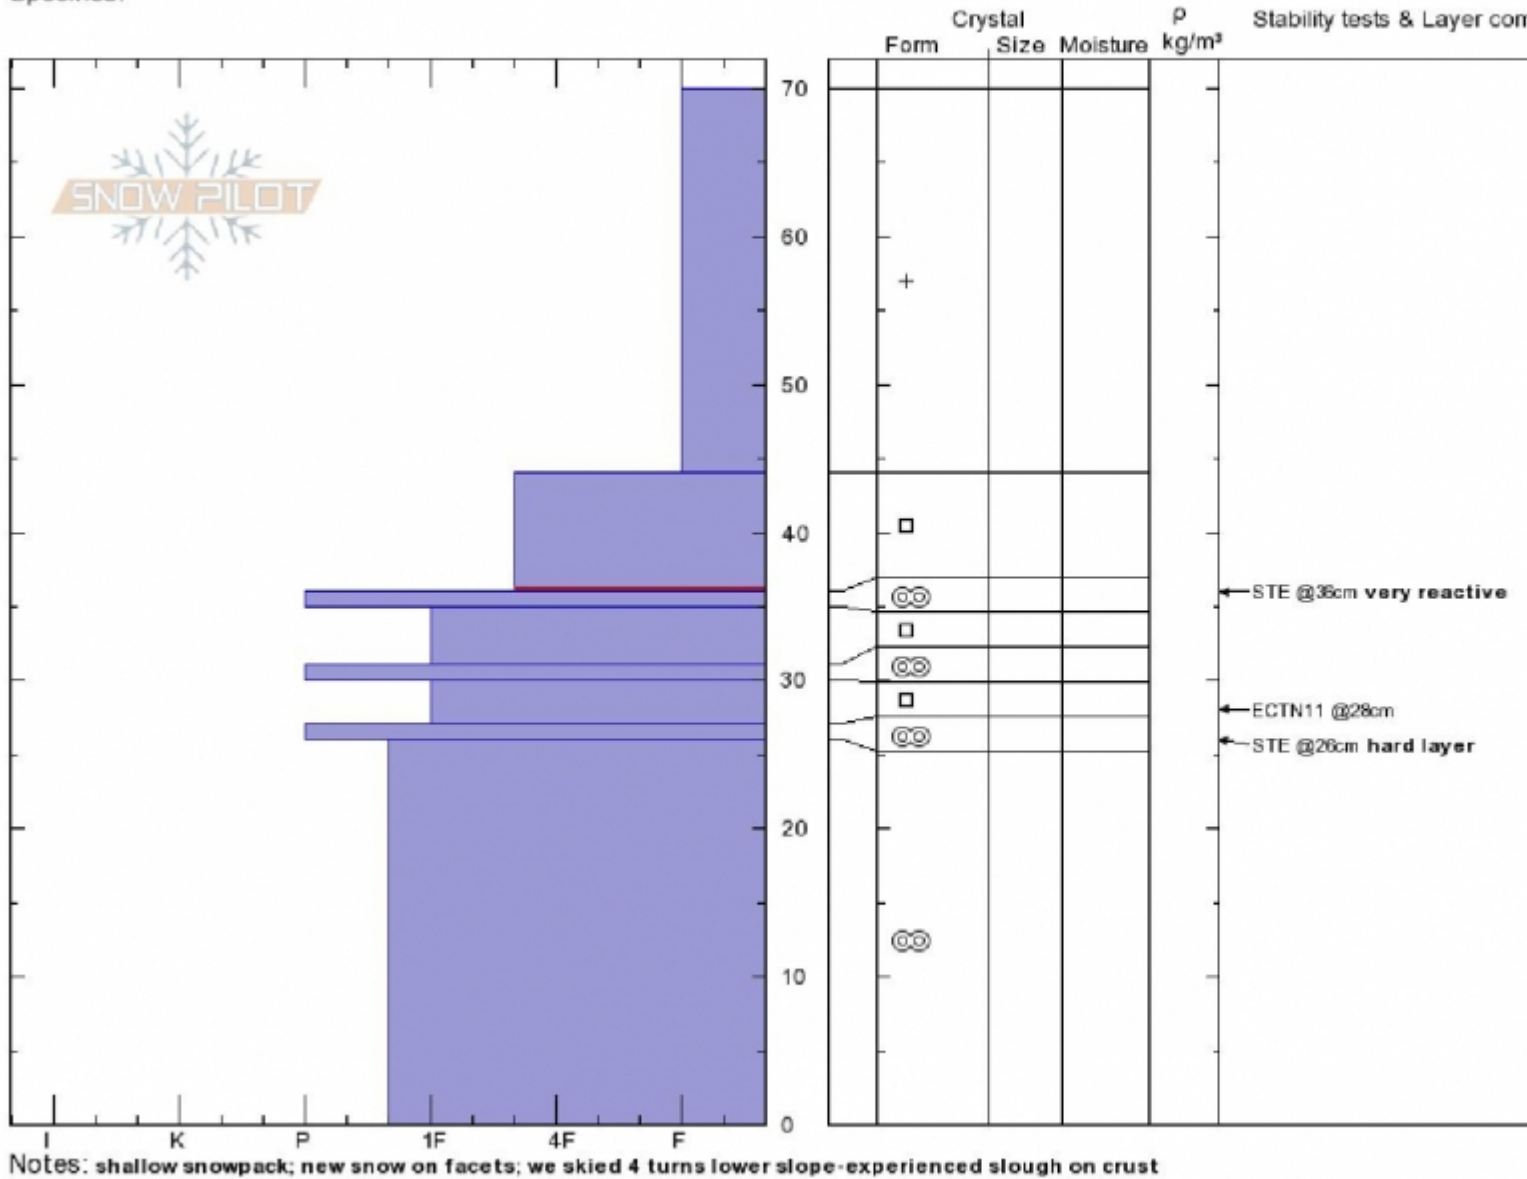

Lower Ole's
Absaroka Range
MT
Elevation: 8872 ft
Aspect: 185°
Specifics:

Don Carroll
01/03/2020 - 12:30pm
Co-ord: 44.99106N, -109.90557W
Slope Angle: 32°
Wind Loading: yes

Stability:
Air Temperature: 24°F
Sky Cover: BKN
Precipitation: S-1
Wind: SW Moderate

HS:70
Layer Notes:
44-36cm: Problematic layer

Advisory Region
Cooke City
Longitude
-109.91W
Latitude
45.00N
Cooke City, 2020-01-04