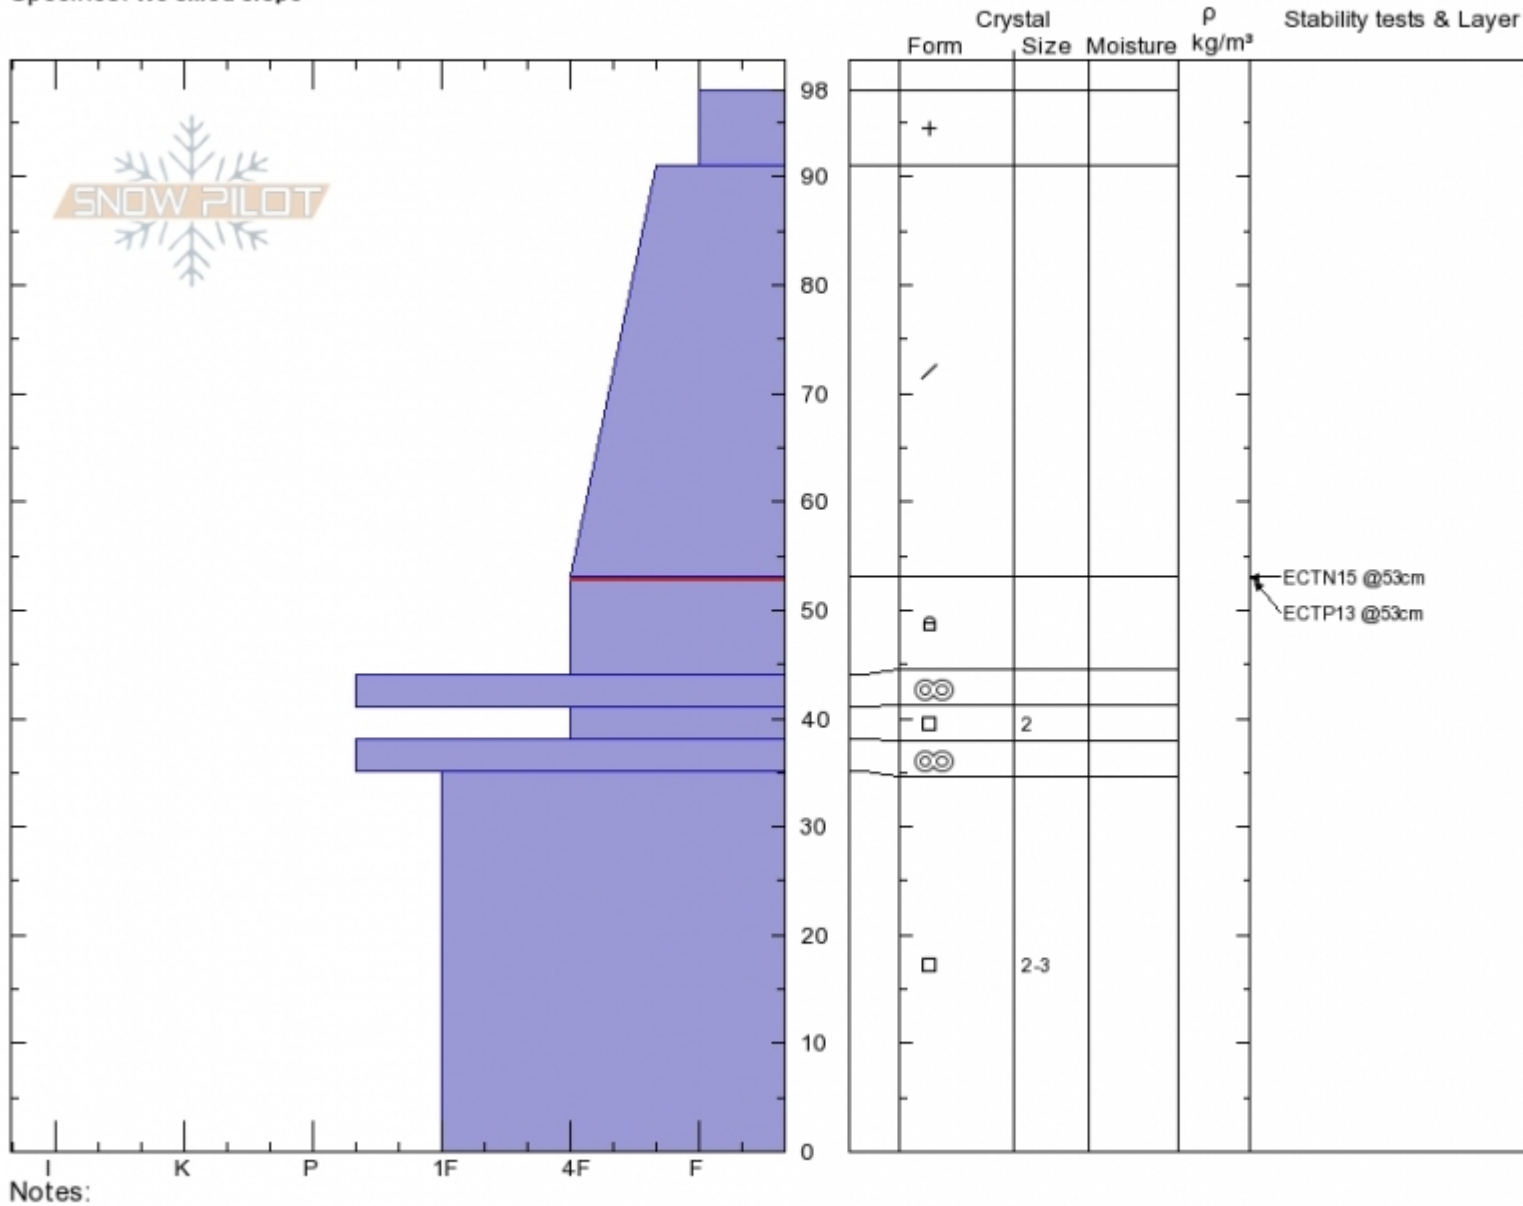

Upper Middle Basin  
 Madison Range-N  
 MT  
 Elevation: 9192 ft  
 Aspect: 115°  
 Specifics: We skied slope

Dave Zinn  
 01/05/2020 - 12:00pm  
 Co-ord: 45.32379N, -111.38056W  
 Slope Angle: 25°  
 Wind Loading: previous

Stability: Fair  
 Air Temperature: -12°C  
 Sky Cover: OVC  
 Precipitation: S-1  
 Wind: W Light Breeze

HS:98  
 Layer Notes:  
 53-44cm: Problematic layer

Advisory Region  
 Northern Madison  
 Longitude  
 -111.38W  
 Latitude  
 45.34N  
 Northern Madison, 2020-01-06