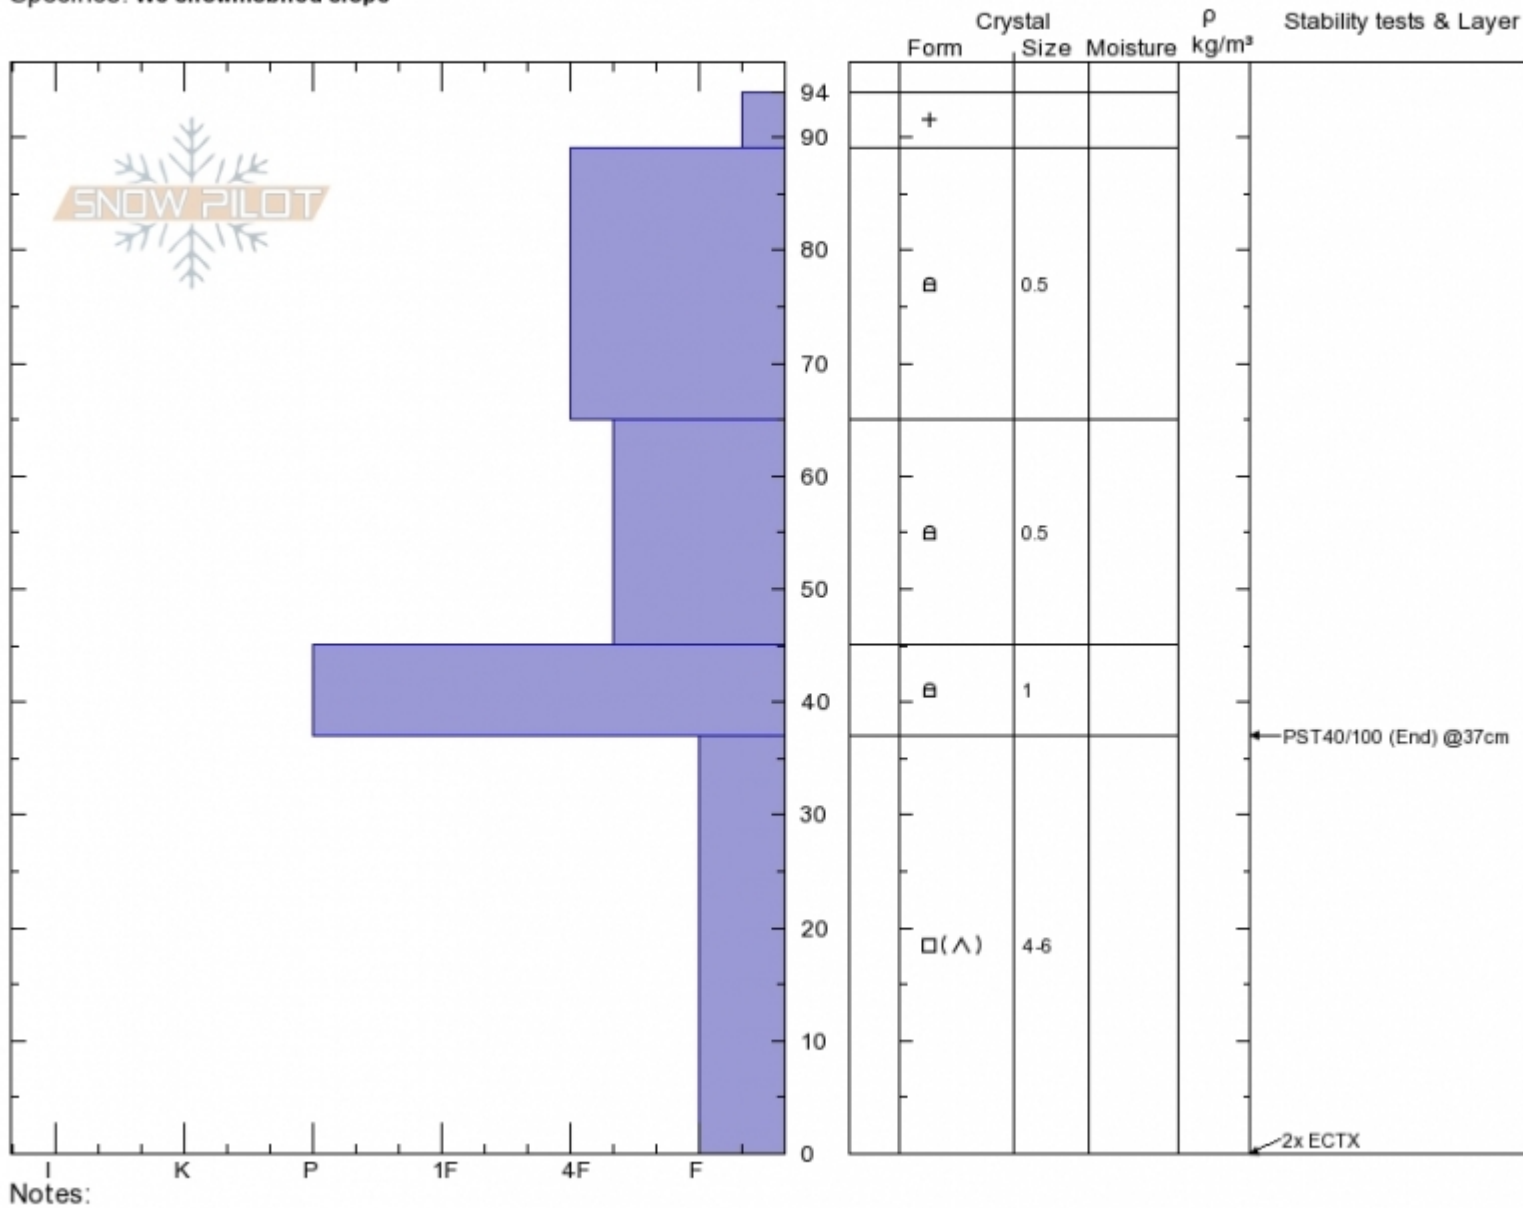

Sage/Carrot Basin  
 Madison Range-S  
 MT  
 Elevation: 9245 ft  
 Aspect: 80°  
 Specifics: We snowmobiled slope

Spencer Jonas  
 01/06/2020 - 12:30pm  
 Co-ord: 44.95634N, -111.31751W  
 Slope Angle: 31°  
 Wind Loading: no

Stability:  
 Air Temperature:  
 Sky Cover: X  
 Precipitation: S1  
 Wind: SW Strong

HS:94 Layer Notes:

Advisory Region  
 Southern Madison  
 Longitude  
 -111.27W  
 Latitude  
 45.06N  
 Southern Madison, 2020-01-06