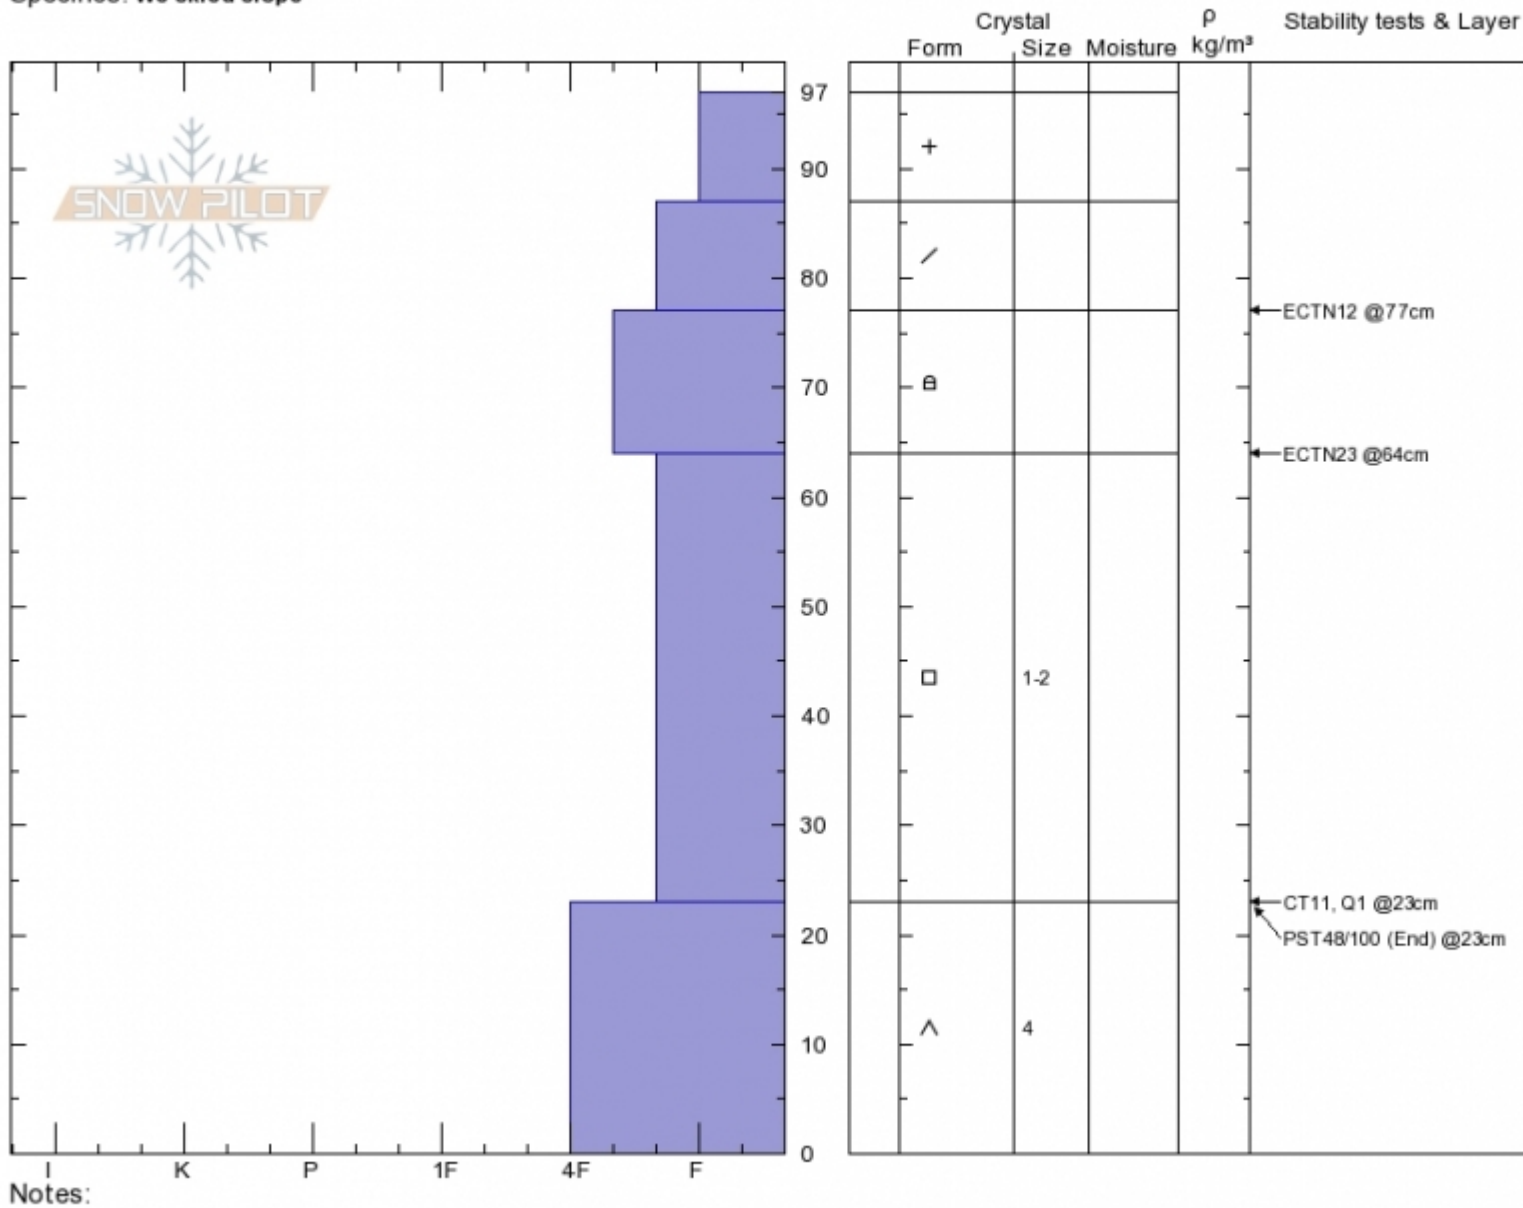

Bacon Rind
Madison Range-S
MT
 Elevation: **8700 ft**
 Aspect: **70°**
 Specifics: **We skied slope**

Spencer Jonas
01/09/2020 - 12:30pm
 Co-ord: **44.95980N, -111.09907W**
 Slope Angle: **25°**
 Wind Loading: **no**

Stability: **HS:97**
 Air Temperature:
 Sky Cover: **SCT**
 Precipitation: **NO**
 Wind: **Calm**

Layer Notes:

Advisory Region
 Southern Madison
 Longitude
 -111.10W
 Latitude
 44.96N
 Southern Madison, 2020-01-09