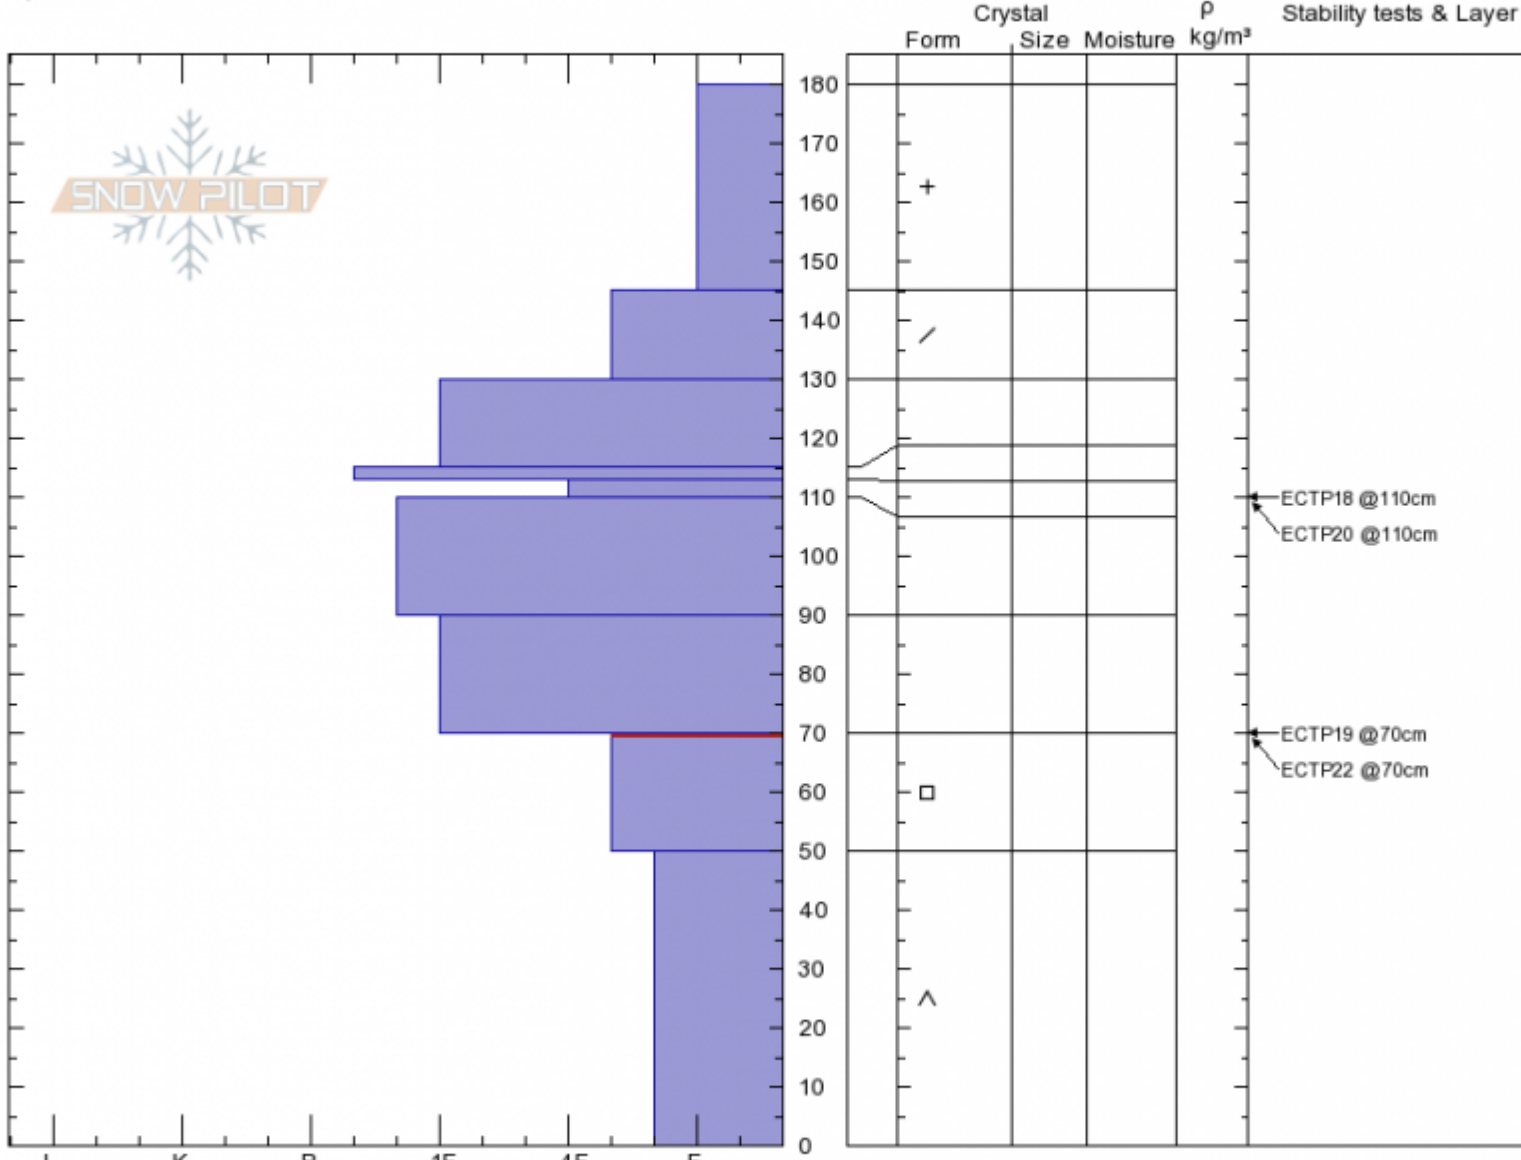

2nd Yellowmule  
Madison Range-N  
MT

Elevation: 9481 ft  
Aspect: 45°

Doug Chabot-Admin  
01/12/2020 - 10:00am  
Co-ord: 45.17772N, -111.39356W  
Slope Angle: 20°  
Wind Loading:

Stability: Fair  
Air Temperature: -7°C  
Sky Cover: X  
Precipitation: S1  
Wind:

HS:180 Layer Notes:  
70-50cm: Problematic layer

Specifics: Recent activity on similar slopes; Recent activity on different slopes; Snowmobile tracks on slope

Notes: The layer at 110 was breaking, but I could not isolate the grain type responsible for this. This is the only pit with this instability isolated weakness.

Advisory Region  
Northern Madison  
Longitude  
-111.38W  
Latitude  
45.17N  
Northern Madison, 2020-01-13