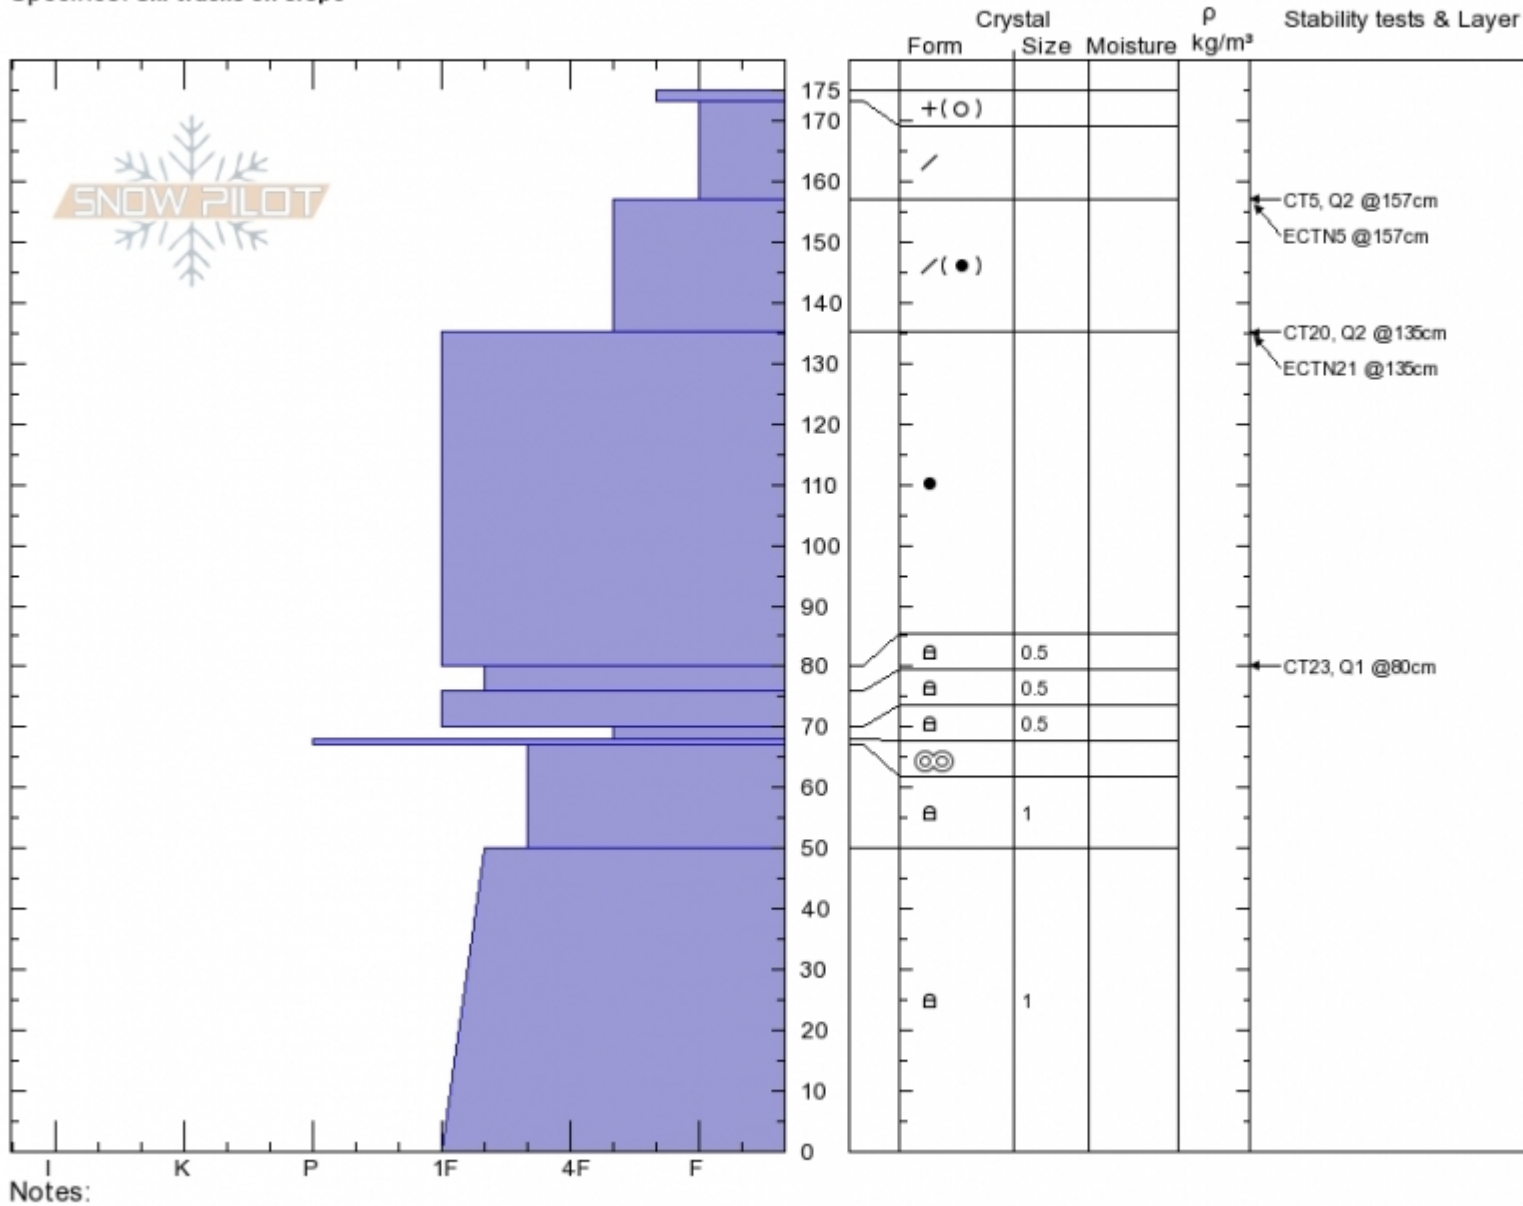

Divide Peak, S Face
Gallatin Range-N
MT
 Elevation: **9655 ft**
 Aspect: **160°**
 Specifics: **Ski tracks on slope**

Spencer Jonas
01/20/2020 - 12:00pm
 Co-ord: **45.40230N, -110.97249W**
 Slope Angle: **28°**
 Wind Loading: **no**

Stability:
 Air Temperature: **2°C**
 Sky Cover: **FEW**
 Precipitation: **NO**
 Wind: **W Light Breeze**

HS:175 Layer Notes:

Advisory Region
 Northern Gallatin
 Longitude
 -110.98W
 Latitude
 45.40N
 Northern Gallatin, 2020-01-22