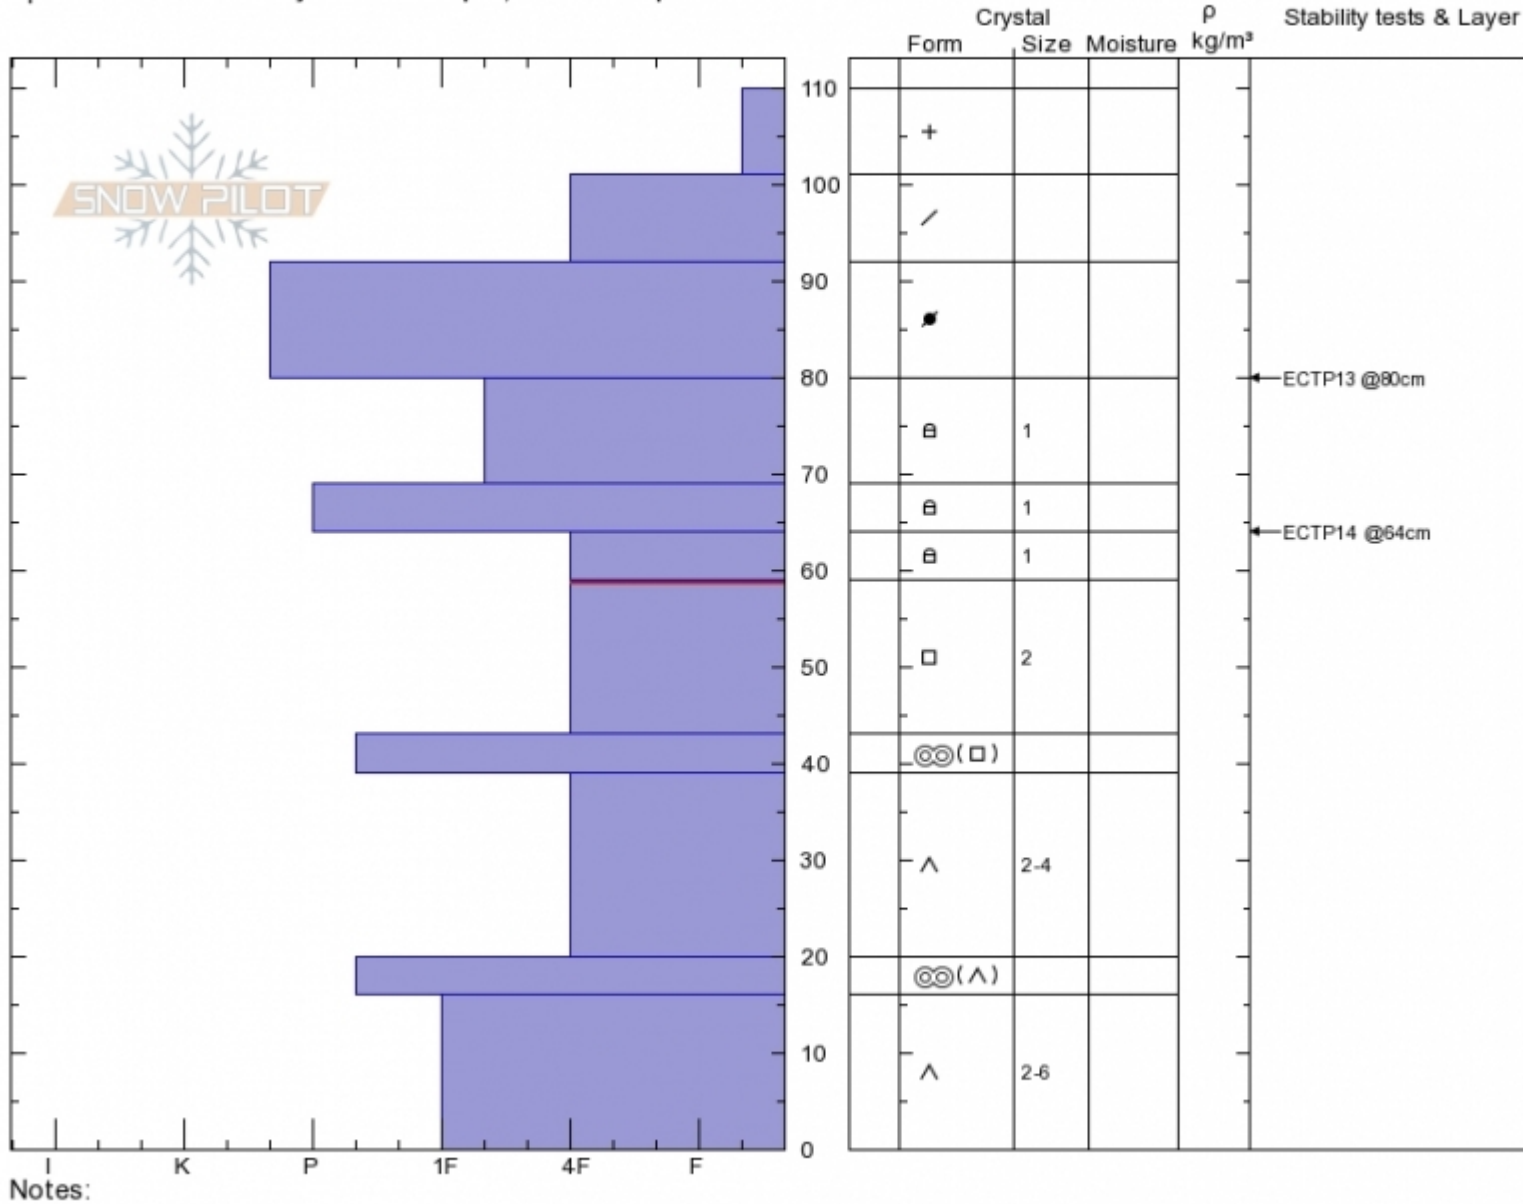

Flanders Bowl
Gallatin Range-N
MT
 Elevation: **9833 ft**
 Aspect: **130°**
 Specifics: **Recent activity on similar slopes; We skied slope**

Dave Zinn
01/22/2020 - 1:00pm
 Co-ord: **45.43712N, -110.94399W**
 Slope Angle: **25°**
 Wind Loading: **previous**

Stability: **Fair**
 Air Temperature:
 Sky Cover: **SCT**
 Precipitation: **NO**
 Wind: **Calm**

HS: **110** Layer Notes:
 59-43cm: **Problematic layer**

Advisory Region
 Northern Gallatin
 Longitude
 -110.94W
 Latitude
 45.44N
 Northern Gallatin, 2020-01-22