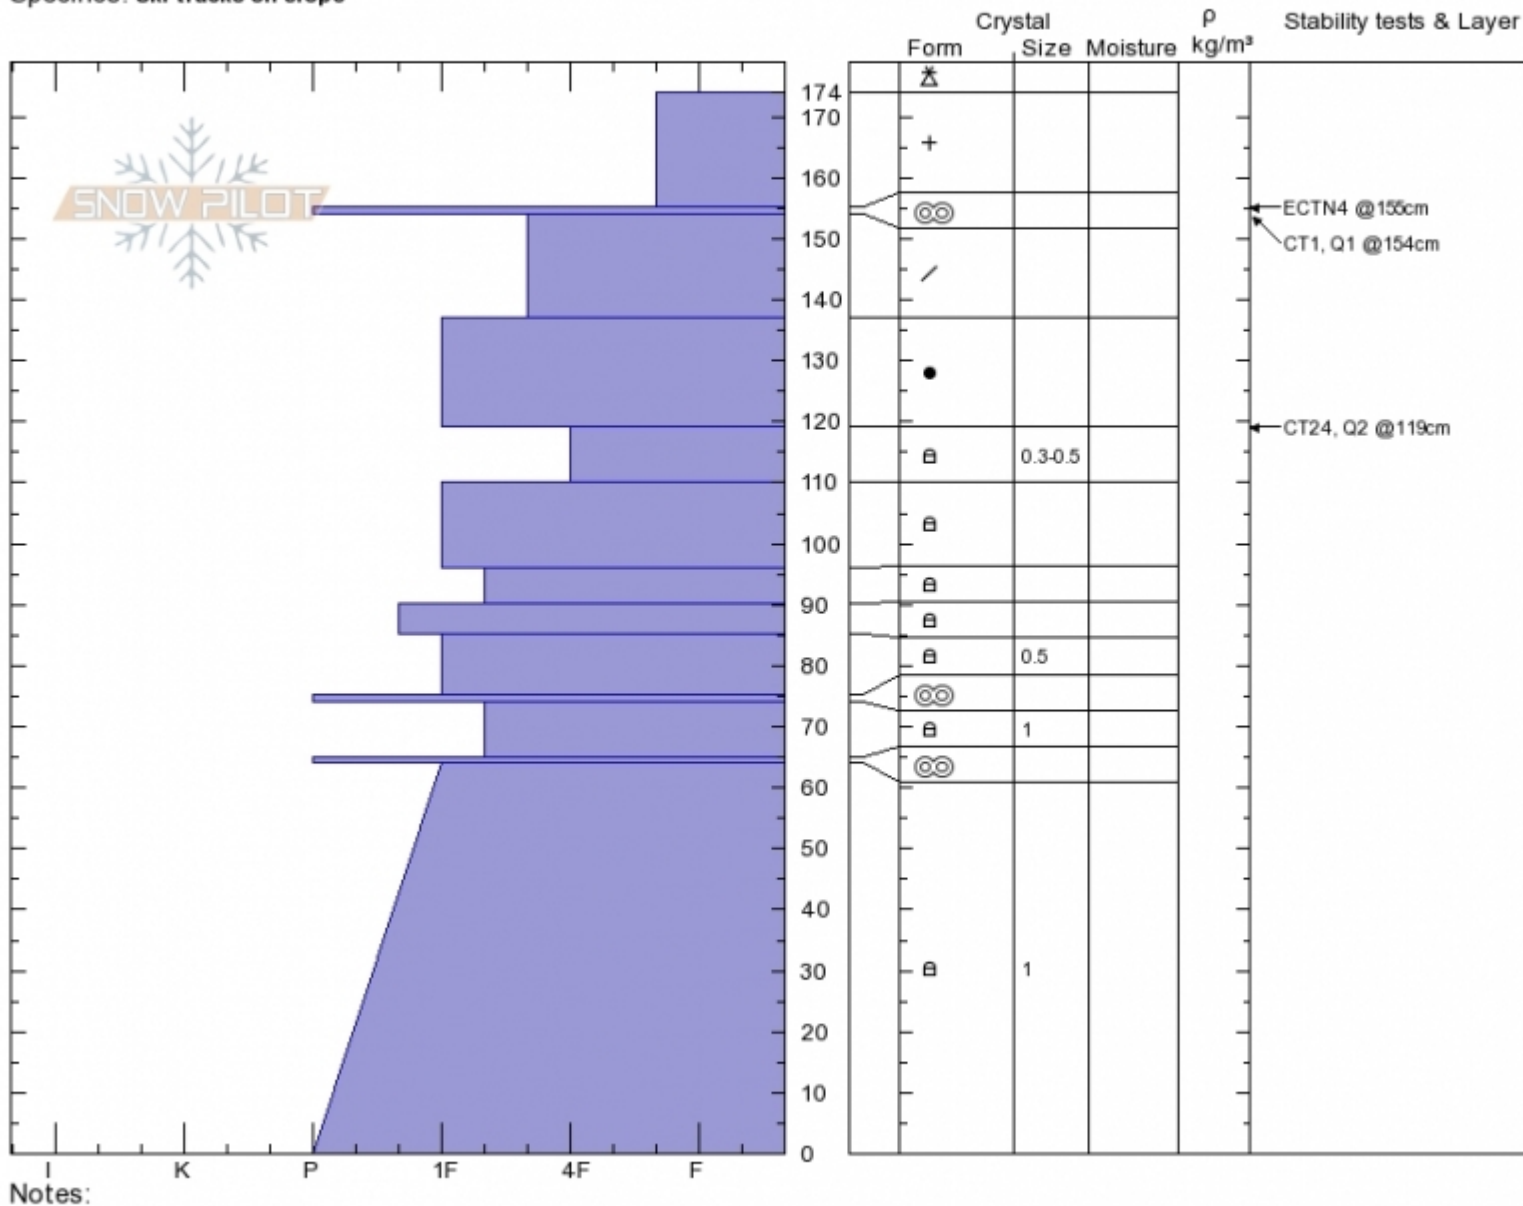

N Side of Texas Meadow Spencer Jonas

Bridger Range 01/27/2020 - 1:00pm
MT Co-ord: 45.83014N, -110.92960W
 Elevation: 7800 ft Slope Angle: 25°
 Aspect: 340° Wind Loading: no
 Specifics: Ski tracks on slope

Stability: HS:174 Layer Notes:
 Air Temperature:
 Sky Cover: SCT
 Precipitation: NO
 Wind: Calm

Notes:
 Advisory Region
 Bridger Range
 Longitude
 -110.93W
 Latitude
 45.84N
 Bridger Range, 2020-01-27