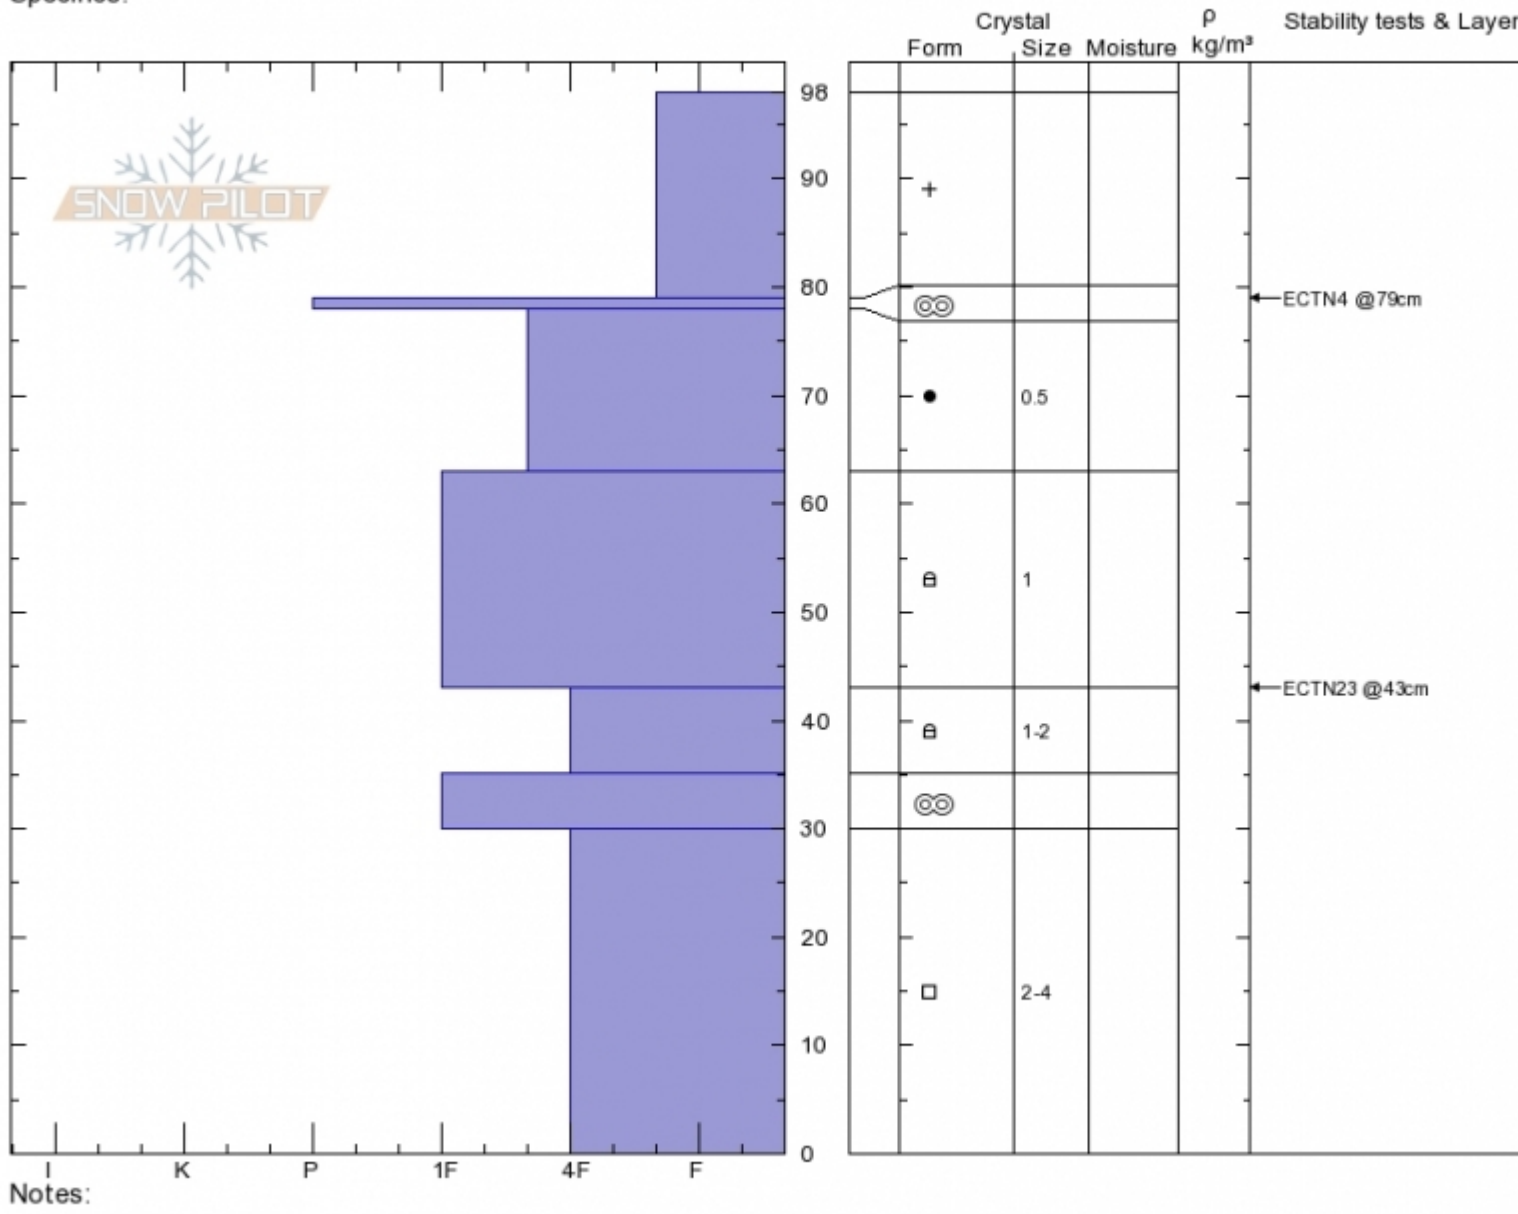

E Face of Texas Meadow
Bridger Range
MT
 Elevation: **7850 ft**
 Aspect: **80°**
 Specifics:

Spencer Jonas
01/27/2020 - 1:30pm
 Co-ord: **45.83069N, -110.92756W**
 Slope Angle: **33°**
 Wind Loading: **no**

Stability:
 Air Temperature:
 Sky Cover: **SCT**
 Precipitation: **NO**
 Wind: **W Light Breeze**

HS:98 Layer Notes:
PF:98
PS:30

Advisory Region
 Bridger Range
 Longitude
 -110.93W
 Latitude
 45.84N

Forecast link: [GNFAC Avalanche Forecast for Tue Jan 28, 2020](#)
 Bridger Range, 2020-01-27