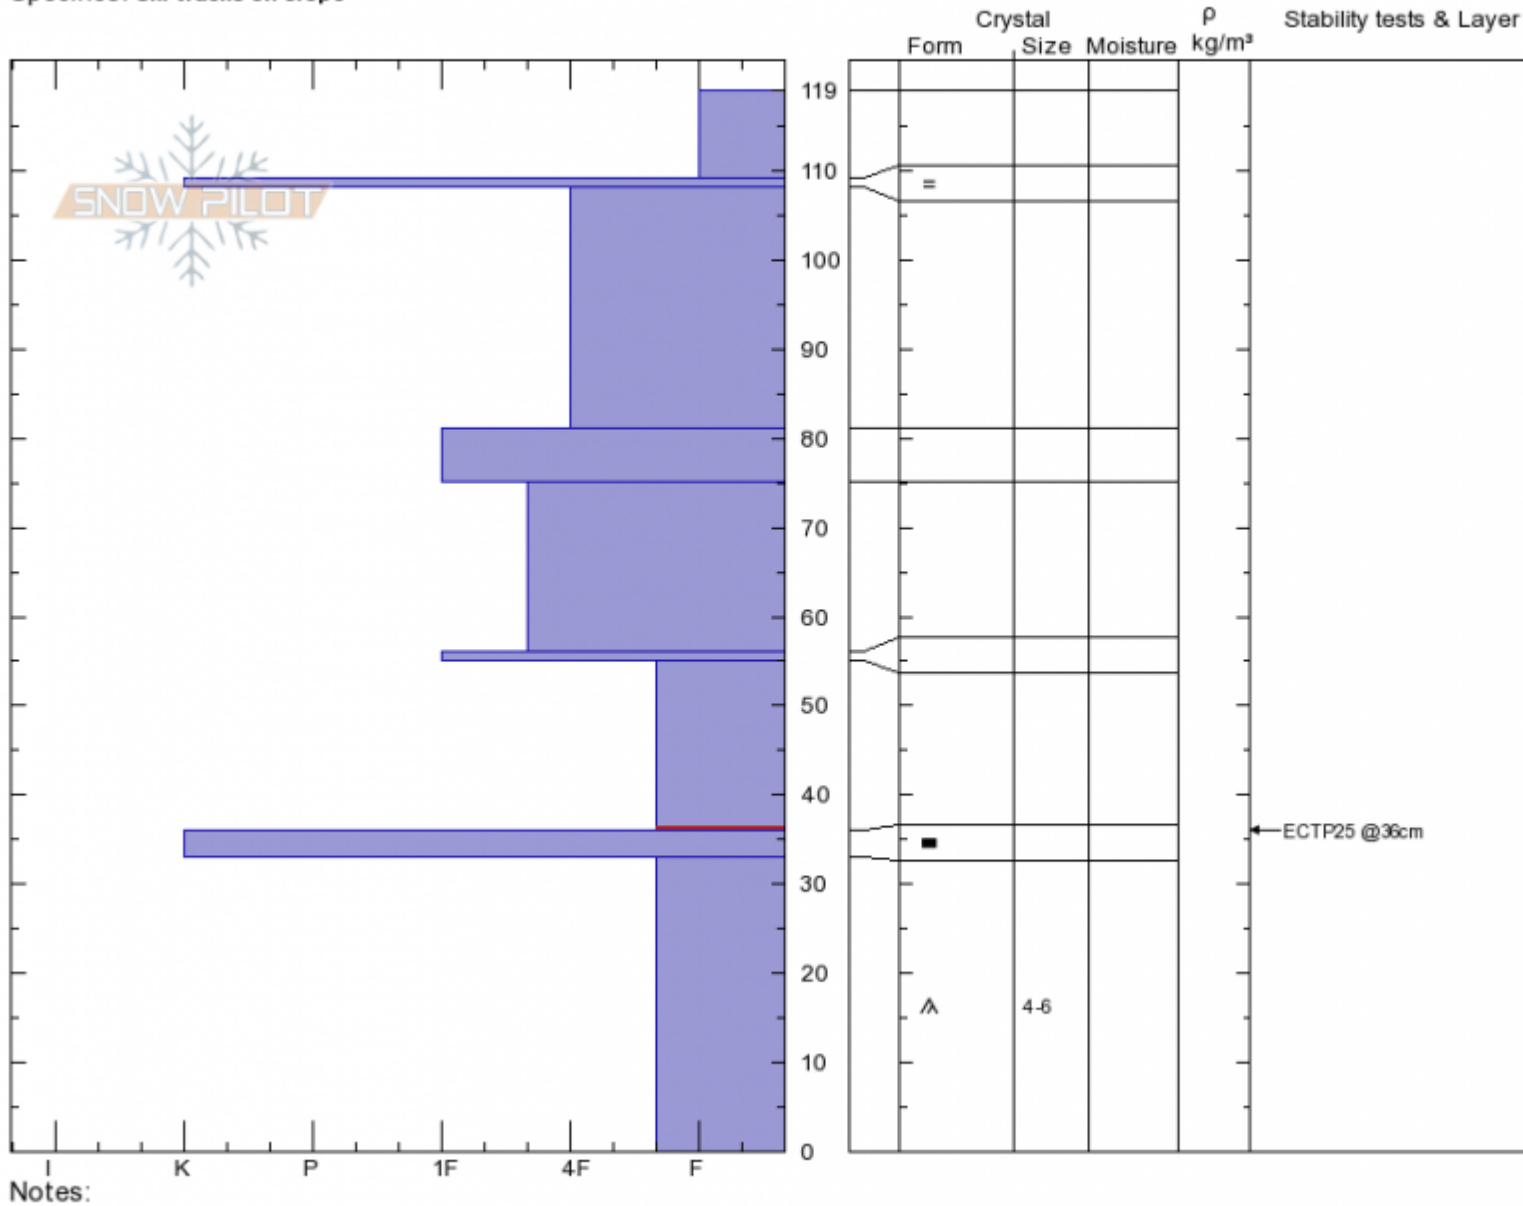

Tyler's Slope
 Madison Range-N
 MT
 Elevation: 9086 ft
 Aspect: 240°
 Specifics: Ski tracks on slope

Doug Chabot-Admin
 01/28/2020 - 11:00am
 Co-ord: 45.32433N, -111.38257W
 Slope Angle: 35°
 Wind Loading:

Stability:
 Air Temperature: -6°C
 Sky Cover: OVC
 Precipitation: S1
 Wind: Calm

HS:119 Layer Notes:
 55-36cm: Problematic layer

Advisory Region
 Northern Madison
 Longitude
 -111.39W
 Latitude
 45.34N

Forecast link: [GNFAC Avalanche Forecast for Wed Jan 29, 2020](#)
 Northern Madison, 2020-01-28