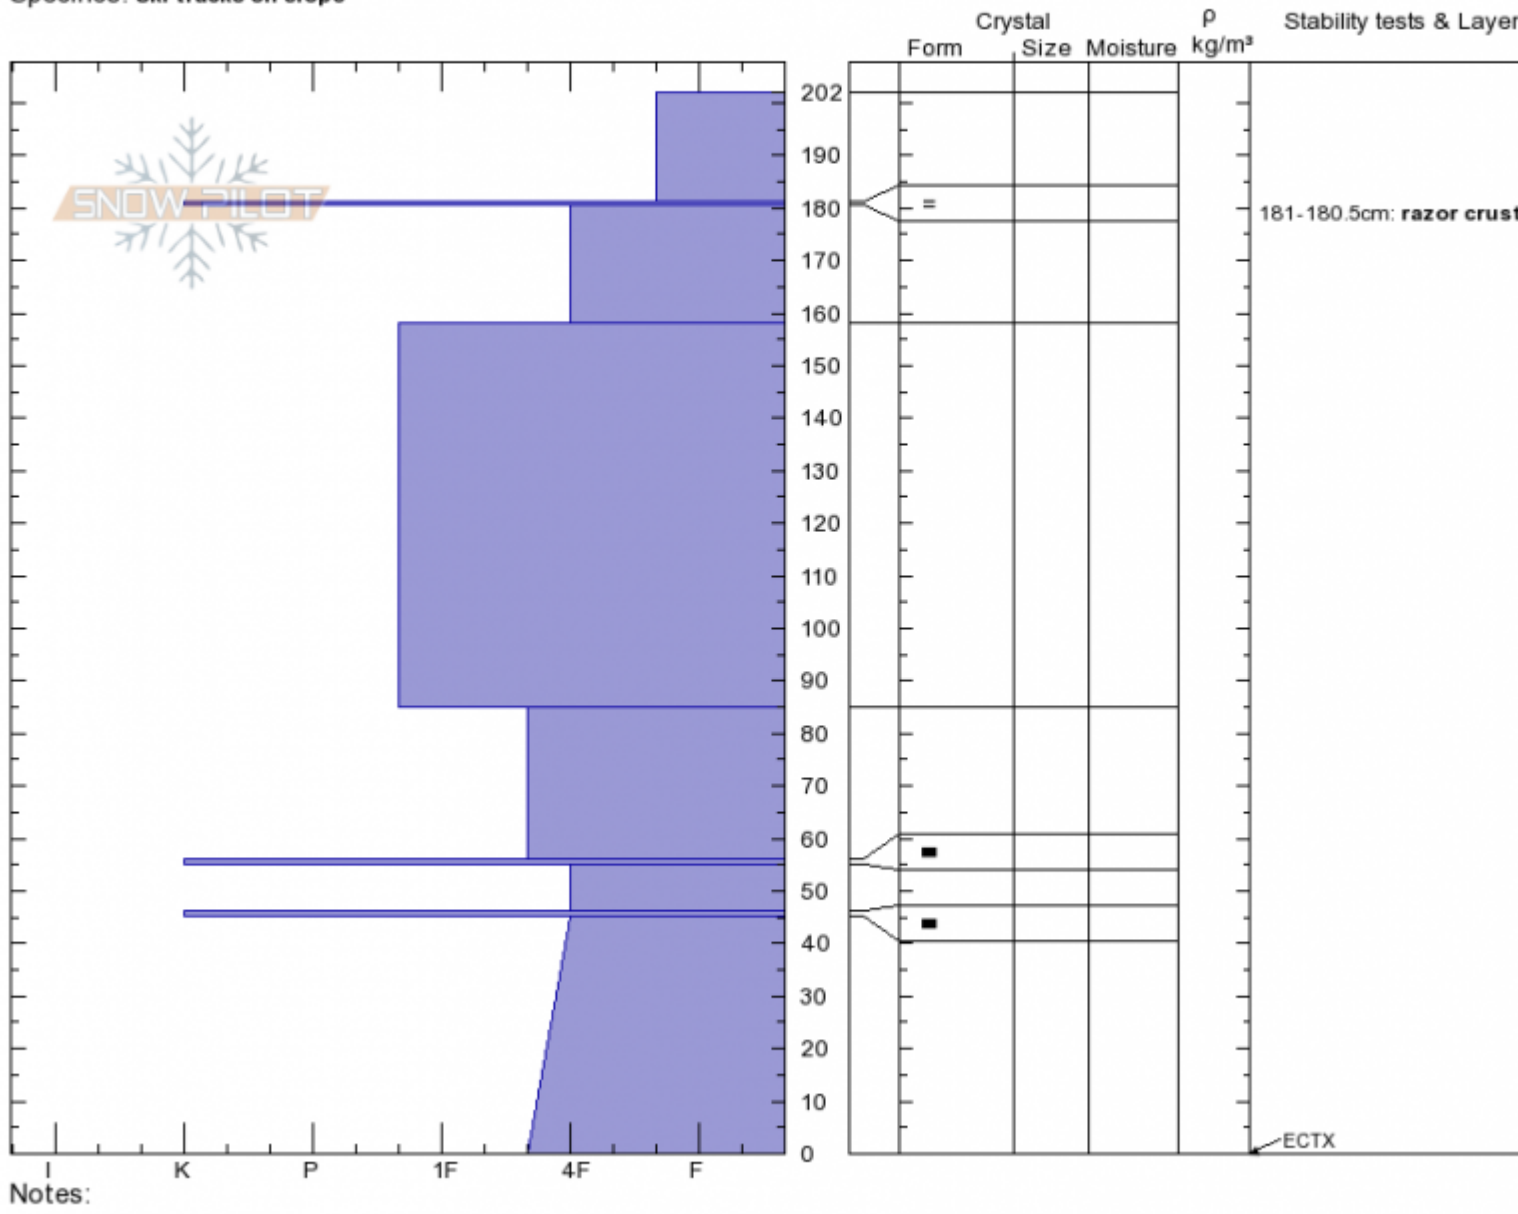

N of Prayer Flags
 Madison Range-N
 MT
 Elevation: 9236 ft
 Aspect: 40°
 Specifics: Ski tracks on slope

Doug Chabot-Admin
 01/28/2020 - 11:40am
 Co-ord: 45.32942N, -111.38090W
 Slope Angle: 35°
 Wind Loading:

Stability:
 Air Temperature: -6°C
 Sky Cover: OVC
 Precipitation: S1
 Wind: Calm

HS:202 Layer Notes:
 181-180.5cm: razor crust
 45-0cm: Problematic layer

Advisory Region
 Northern Madison
 Longitude
 -111.38W
 Latitude
 45.35N
 Northern Madison, 2020-01-28