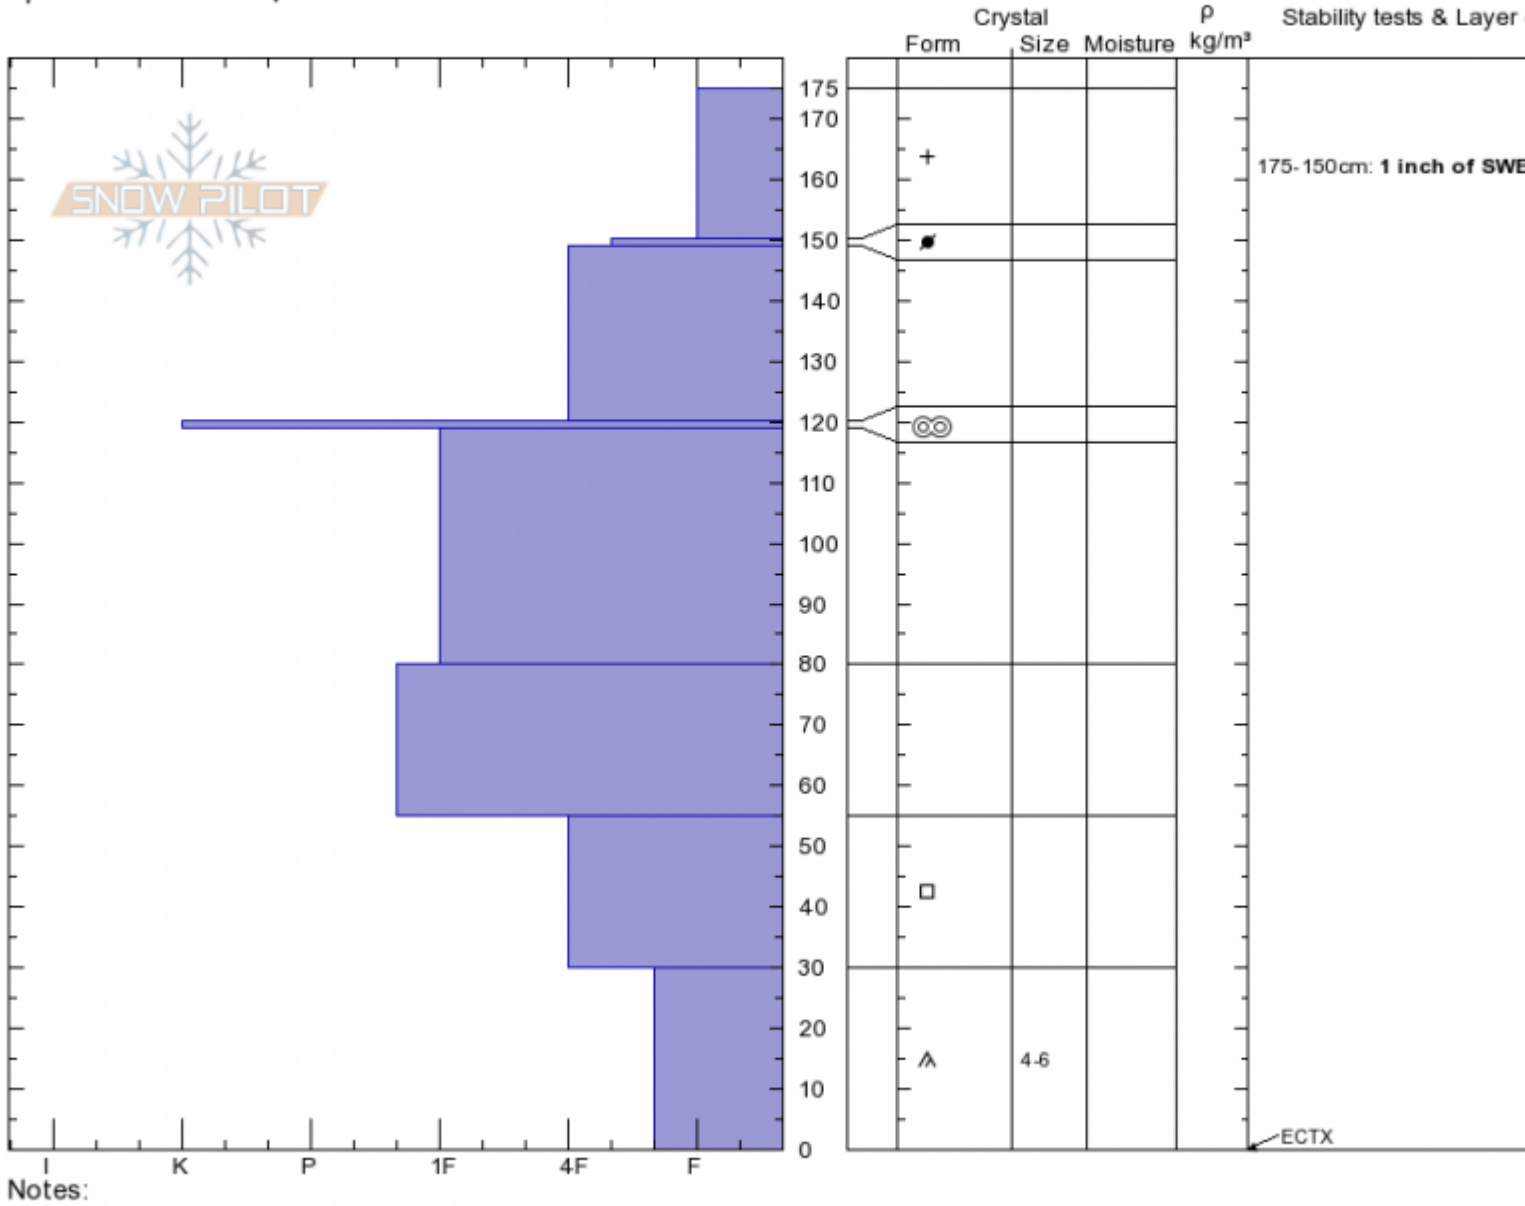

The Throne
Bridger Range
MT
 Elevation: **8243 ft**
 Aspect: **90°**
 Specifics: **We skied slope**

Doug Chabot-Admin
02/02/2020 - 11:00am
 Co-ord: **45.88334N, -110.95106W**
 Slope Angle: **34°**
 Wind Loading: **previous**

Stability: **Fair**
 Air Temperature: **-6°C**
 Sky Cover: **OVC**
 Precipitation: **S2**
 Wind: **Calm**

HS: **175** Layer Notes:
 175-150cm: **1 inch of SWE**

Notes:
 Advisory Region
 Bridger Range
 Longitude
 -110.95W
 Latitude
 45.88N
 Bridger Range, 2020-02-02