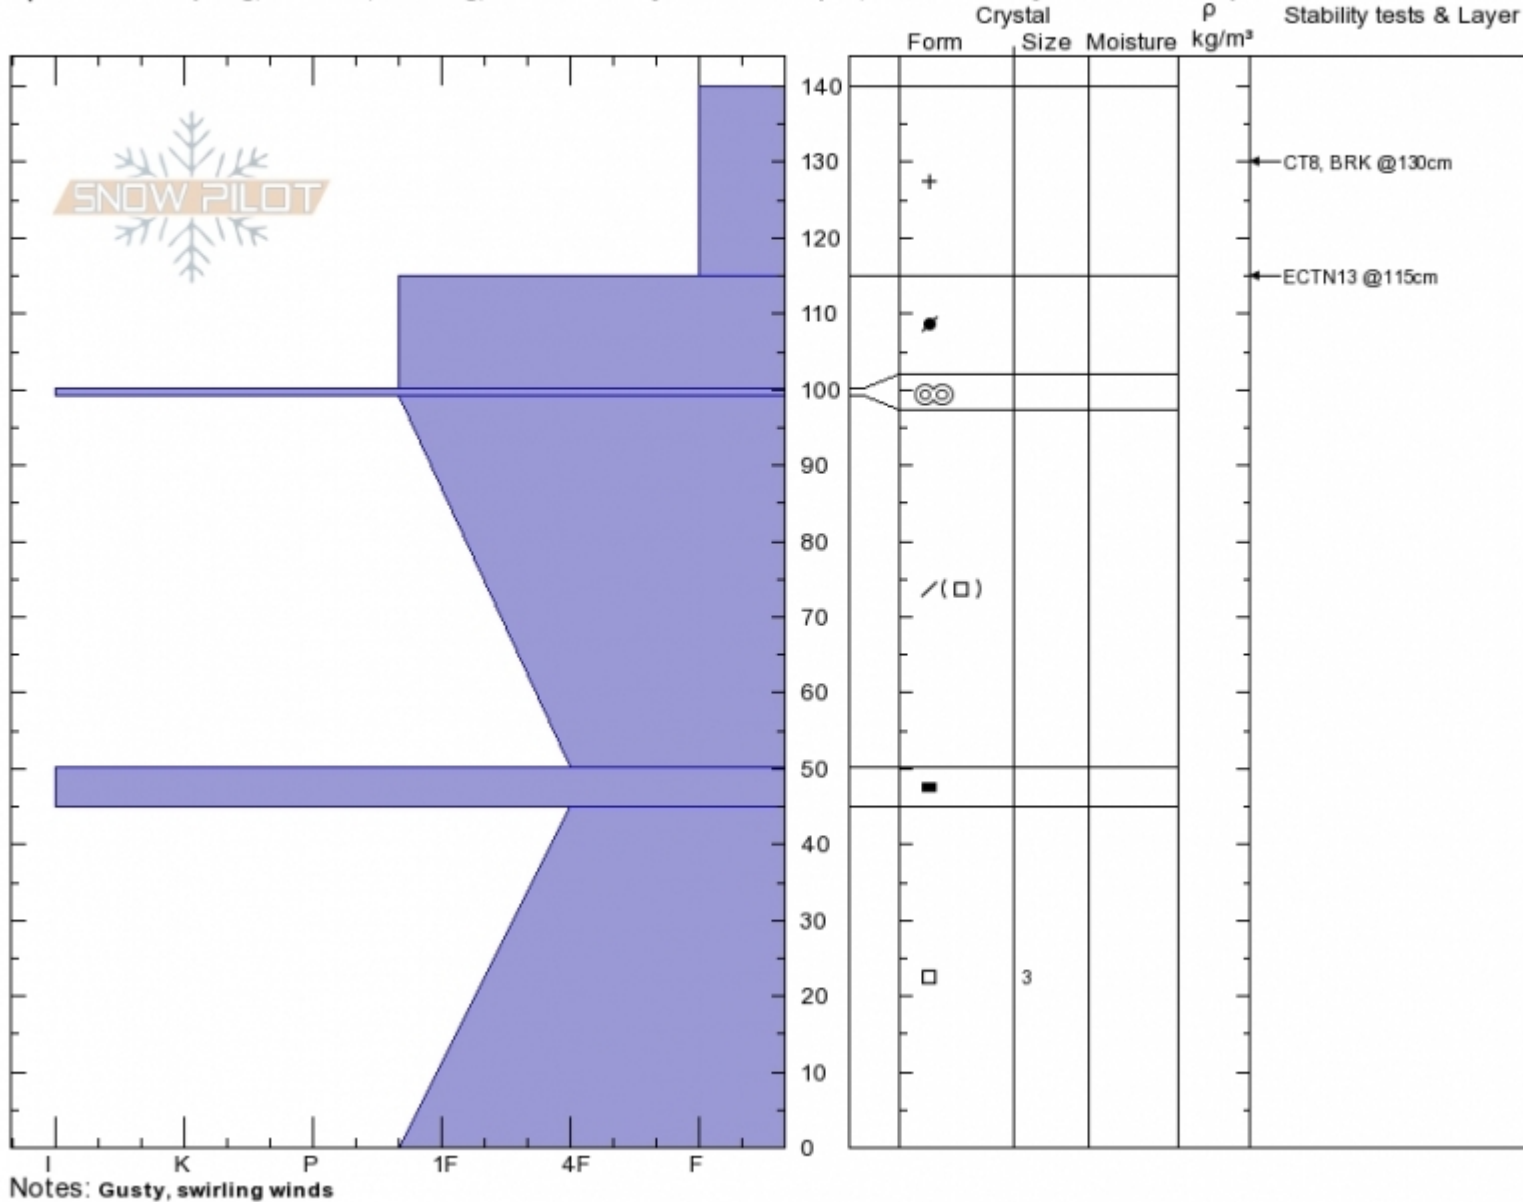

Flathead Pass South
Bridger Range
MT

Ryan Locati
02/04/2020 - 12:00pm
Co-ord:
Slope Angle: 19°
Wind Loading: **yes**

Stability: **Poor**
Air Temperature: 20°C
Sky Cover: **CLR**
Precipitation: **NO**
Wind: **Moderate**

HS:140 Layer Notes:
PF:100 100-99cm:Problematic layer
PS:15

Specifics: Collapsing, localized; Cracking; Recent activity on similar slopes; Recent activity on different slopes

Advisory Region
Bridger Range
Longitude
-111.02W
Latitude
45.97N

Avalanche Details: [Collapsing, cracking and recent natural avalanche in northern Bridgers](#)
Bridger Range, 2020-02-04