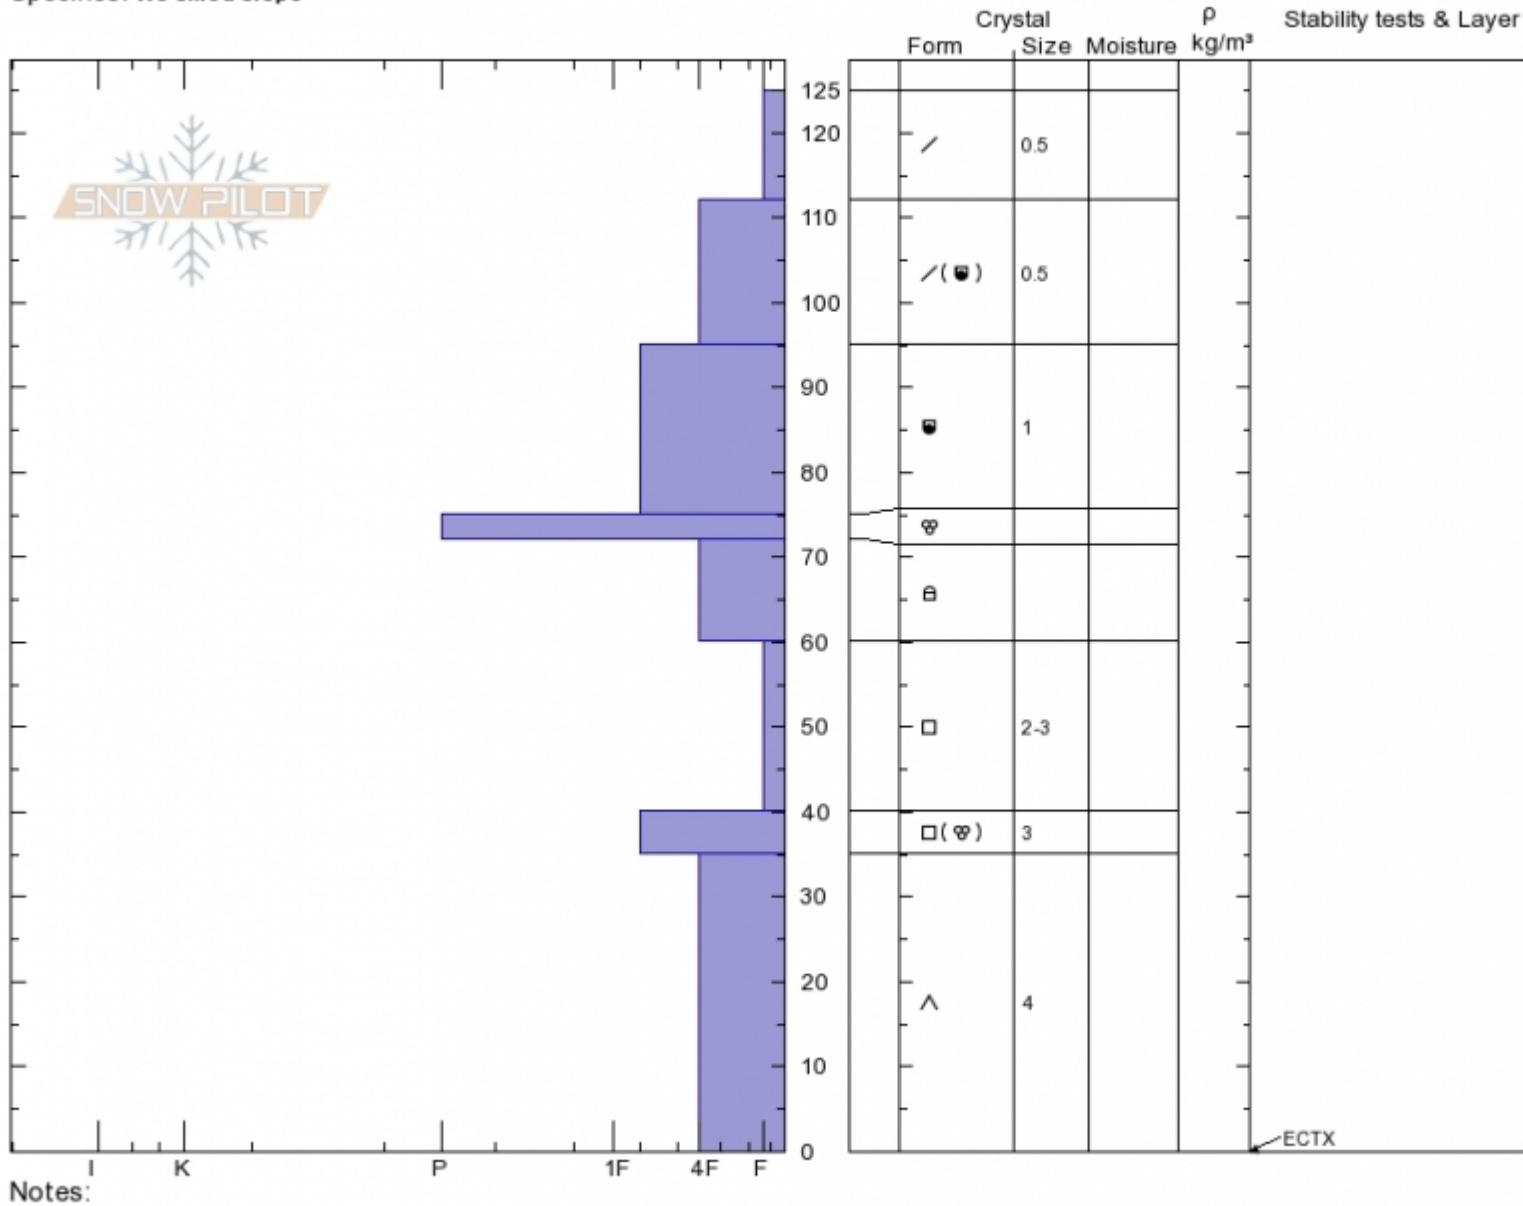

Lick Creek - 2/15/20  
 Gallatin Range-N  
 MT  
 Elevation: 8017 ft  
 Aspect: E  
 Specifics: We skied slope

Chris Pierce  
 02/15/2020 - 12:00pm  
 Co-ord: 12T 503477E 5041218N  
 Slope Angle: 15°  
 Wind Loading: previous

Stability: **Good**  
 Air Temperature:  
 Sky Cover: **BKN**  
 Precipitation: **NO**  
 Wind: **SW Moderate**

HS:125 Layer Notes:  
 60-40cm: **Problematic layer**

Advisory Region  
 Northern Gallatin  
 Longitude  
 -110.96W  
 Latitude  
 45.52N  
 Northern Gallatin, 2020-02-16