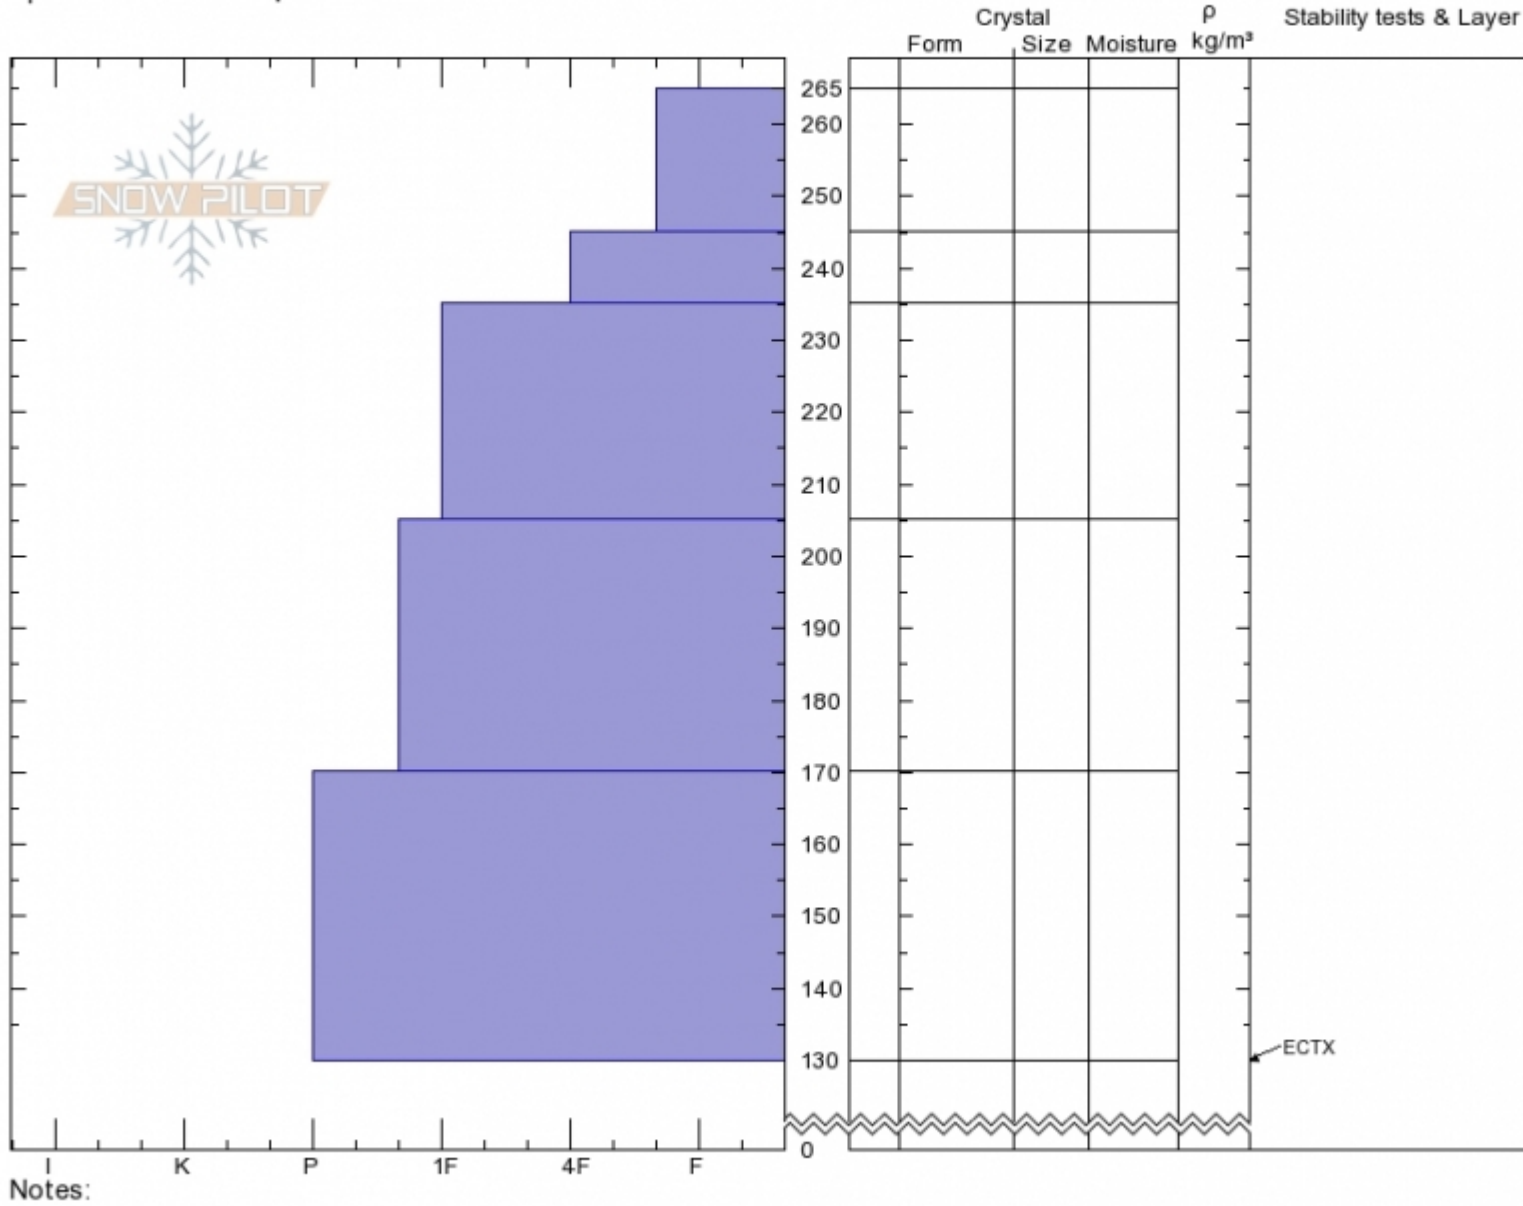

**Republic Creek
Beartooths
MT**
Elevation: **9800 ft**
Aspect: **240°**
Specifics: **We skied slope**

Spencer Jonas
02/24/2020 - 1:30pm
Co-ord: **44.98517N, -109.92538W**
Slope Angle: **28°**
Wind Loading:

Stability:
Air Temperature:
Sky Cover: **BKN**
Precipitation: **NO**
Wind: **S Light Breeze**

HS: **265** Layer Notes:
PS: **20**

Advisory Region
Cooke City
Longitude
-109.94W
Latitude
44.99N

Forecast link: [GNFAC Avalanche Forecast for Tue Feb 25, 2020](#)
Cooke City, 2020-02-24