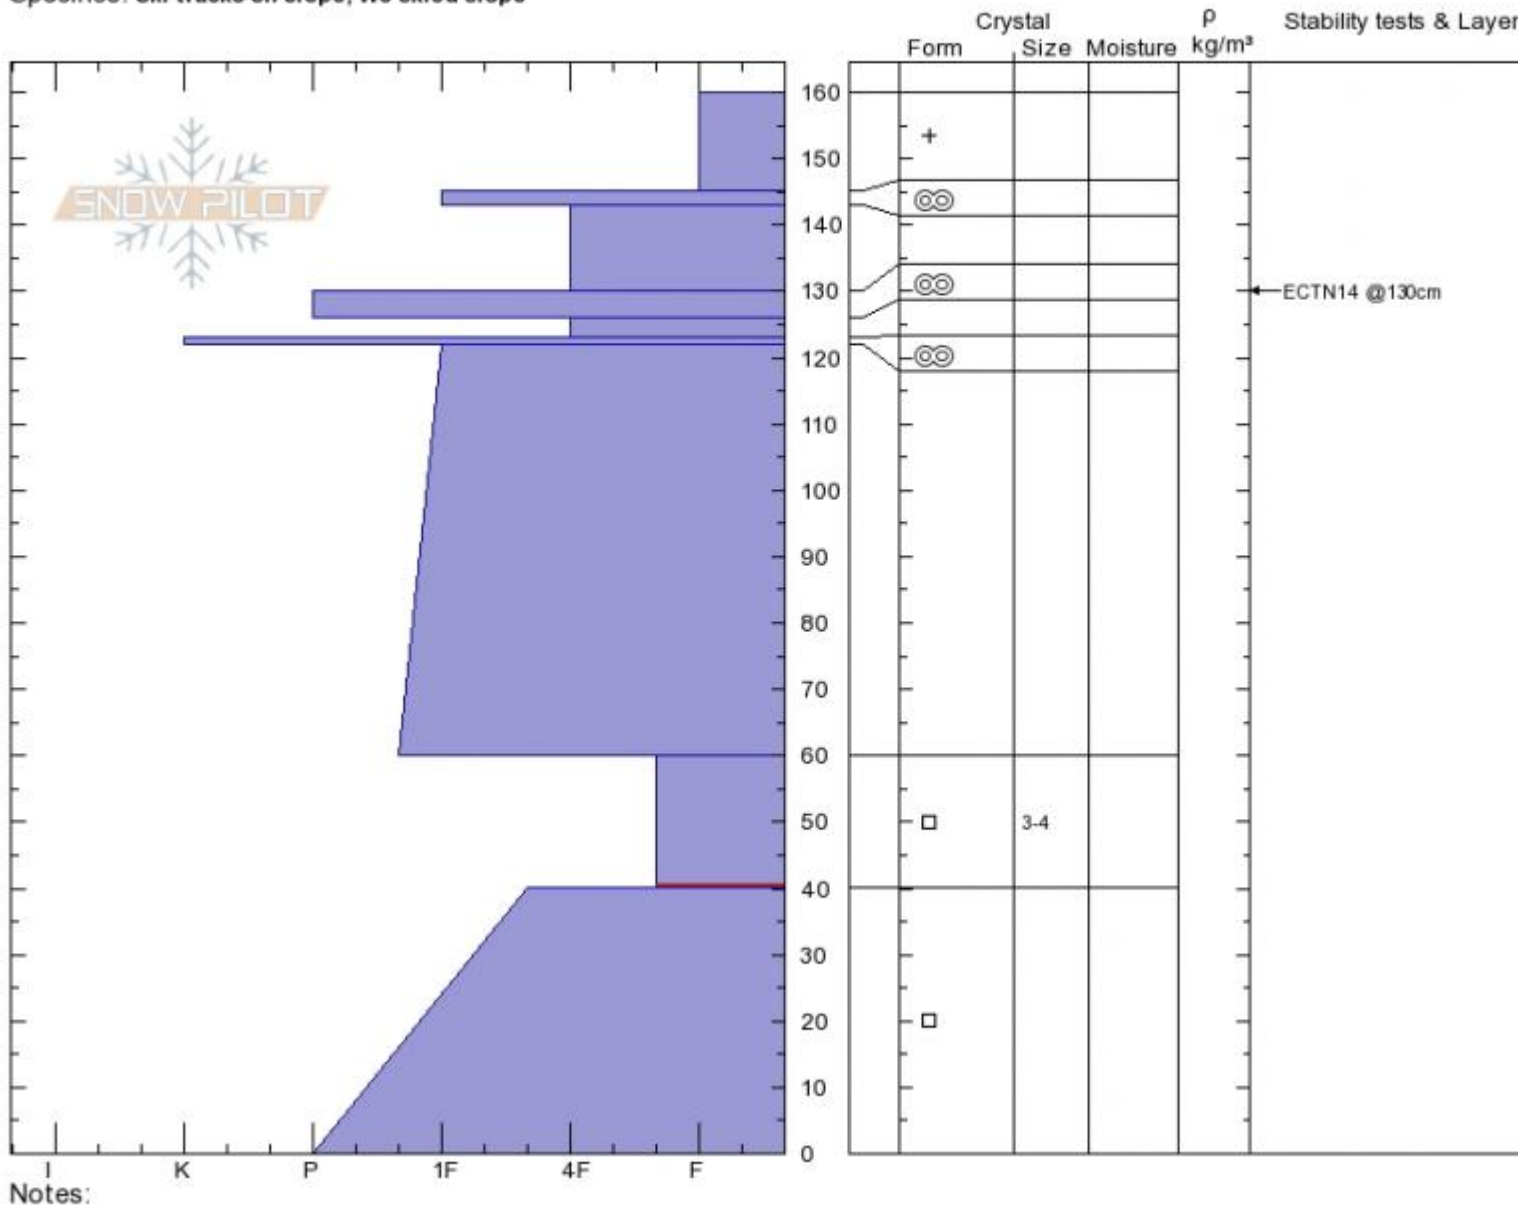

Wheeler
Gallatin Range-N
MT
 Elevation: **8200 ft**
 Aspect: **85°**
 Specifics: **Ski tracks on slope; We skied slope**

Ian Hoyer
03/14/2020 - 12:00pm
 Co-ord: **45.50250N, -111.07666W**
 Slope Angle: **25°**
 Wind Loading:

Stability: **Good**
 Air Temperature:
 Sky Cover: **OVC**
 Precipitation: **S1**
 Wind: **Calm**

HS: **160** Layer Notes:
 PF: **20** 60-40cm: **Problematic layer**
 PS: **20**

Advisory Region
 Northern Gallatin
 Longitude
 -111.08W
 Latitude
 45.51N
 Northern Gallatin, 2020-03-14