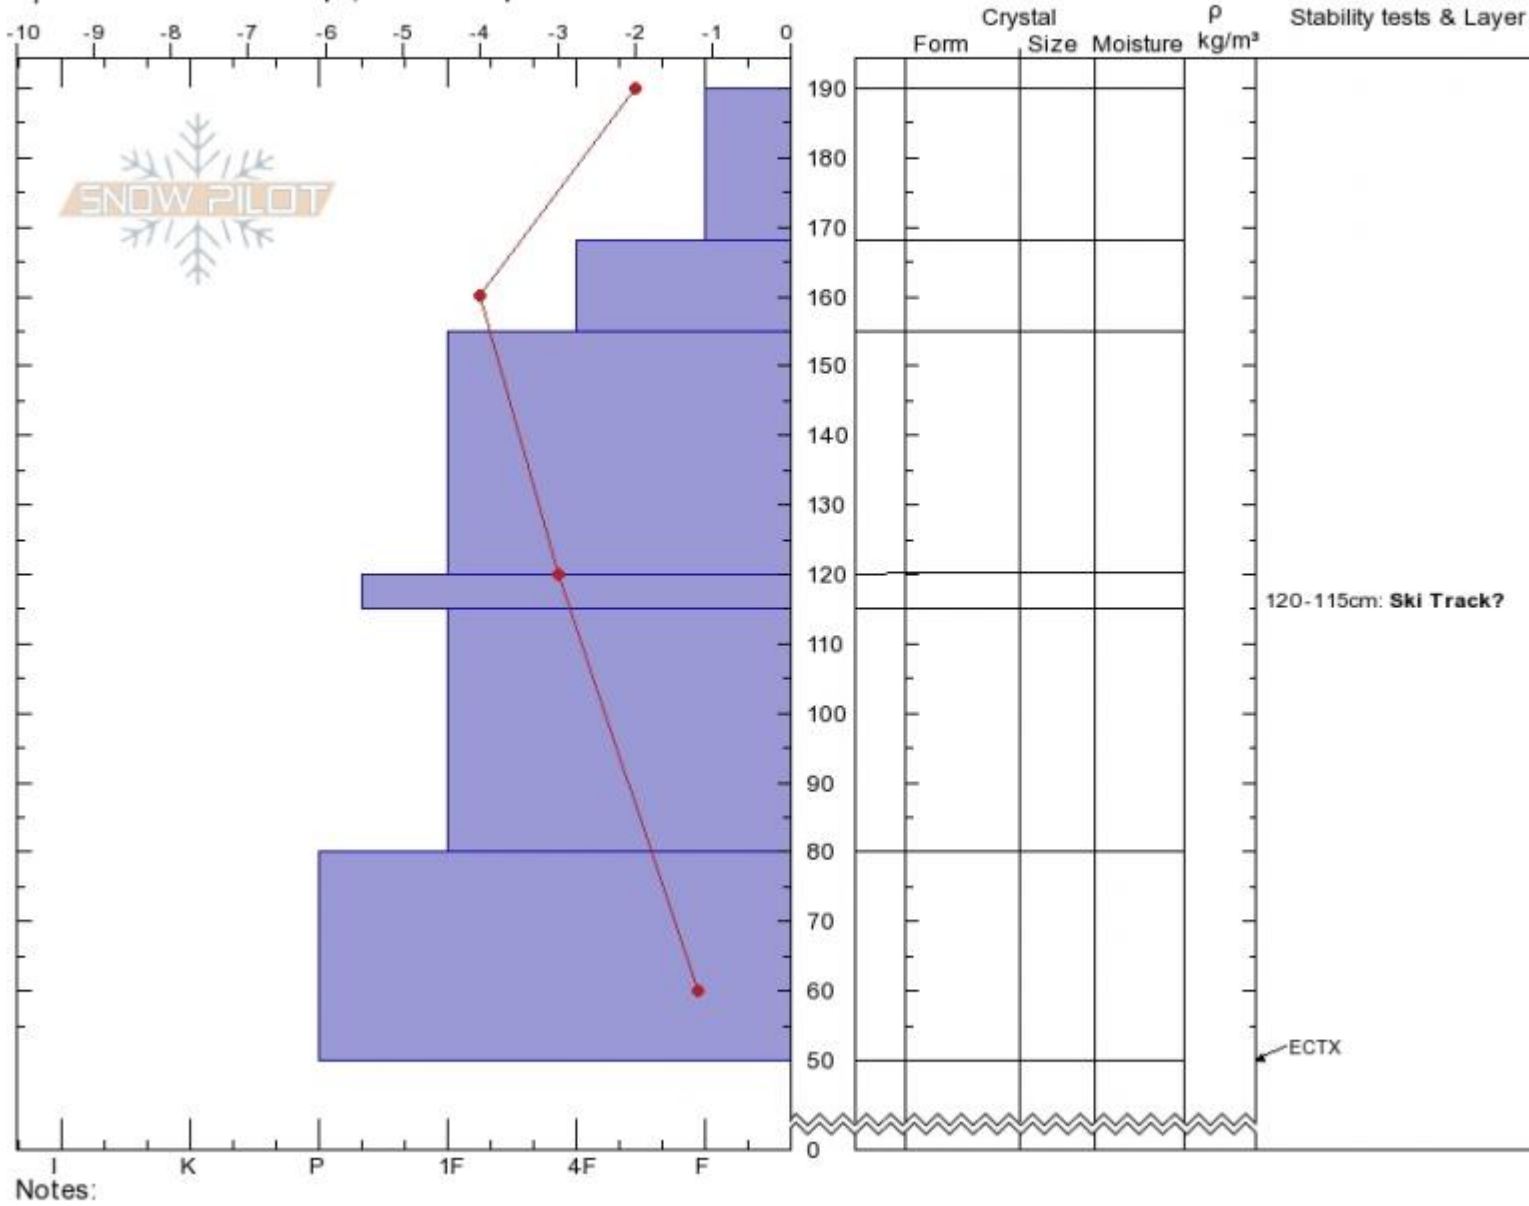

Tyler's
Madison Range-N
MT
Elevation: 9375 ft
Aspect: 260°
Specifics: Ski tracks on slope; We skied slope

Spencer Jonas
03/15/2020 - 10:40am
Co-ord: 45.33159N, -111.38476W
Slope Angle: 33°
Wind Loading: no

Stability:
Air Temperature: -3°C
Sky Cover: OVC
Precipitation:
Wind: **Calm**

HS:190 Layer Notes:
120-115cm: **Ski Track?**

Advisory Region
Northern Madison
Longitude
-111.39W
Latitude
45.34N
Northern Madison, 2020-03-15