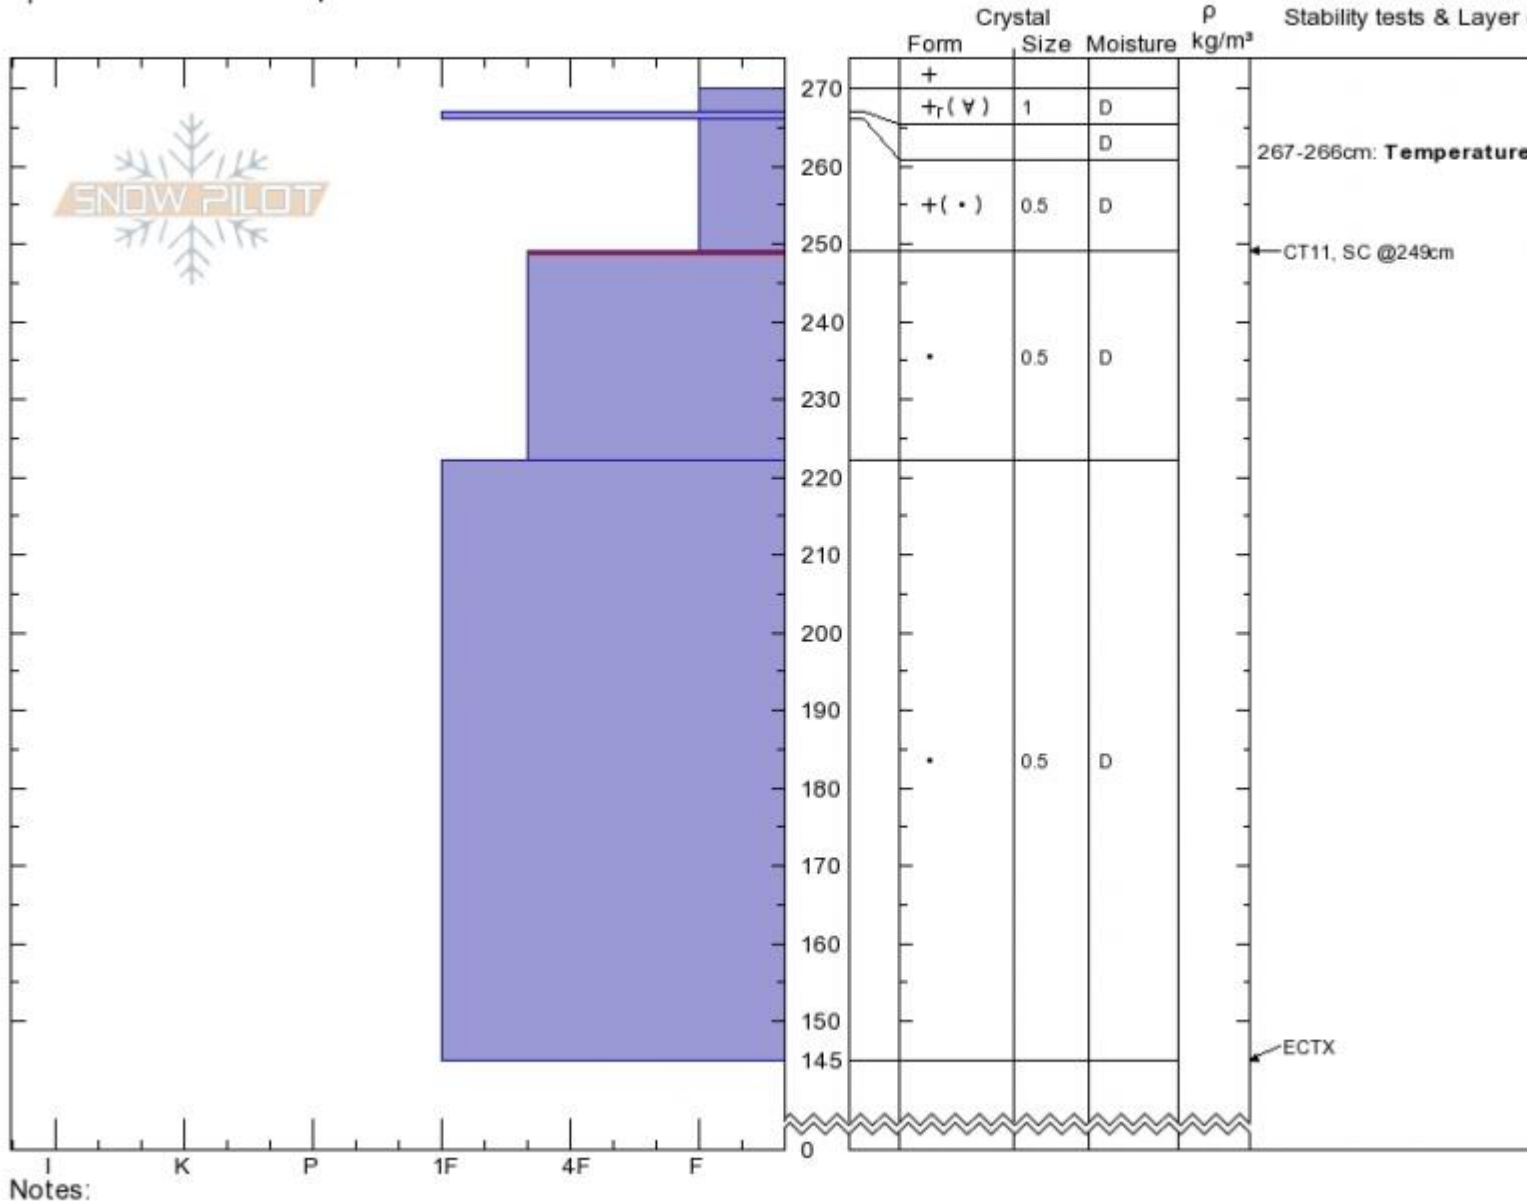

**Bear Basin**  
**Madison Range-N**  
**MT**  
 Elevation: **9070 ft**  
 Aspect: **NE**  
 Specifics: **Ski tracks on slope**

**Wyatt Gober**  
**03/18/2020 - 12:45pm**  
 Co-ord: **45.33030N, -111.38080W**  
 Slope Angle: **25°**  
 Wind Loading: **no**

Stability: **Calm**  
 Air Temperature:  
 Sky Cover: **OVC**  
 Precipitation: **NO**  
 Wind: **Calm**

HS:**270** Layer Notes:  
 PF:**30** 267-266cm: **Temperature Cru**  
 249-222cm: **Problematic layer**

Advisory Region  
 Northern Madison  
 Longitude  
 -111.38W  
 Latitude  
 45.33N  
 Northern Madison, 2020-03-19