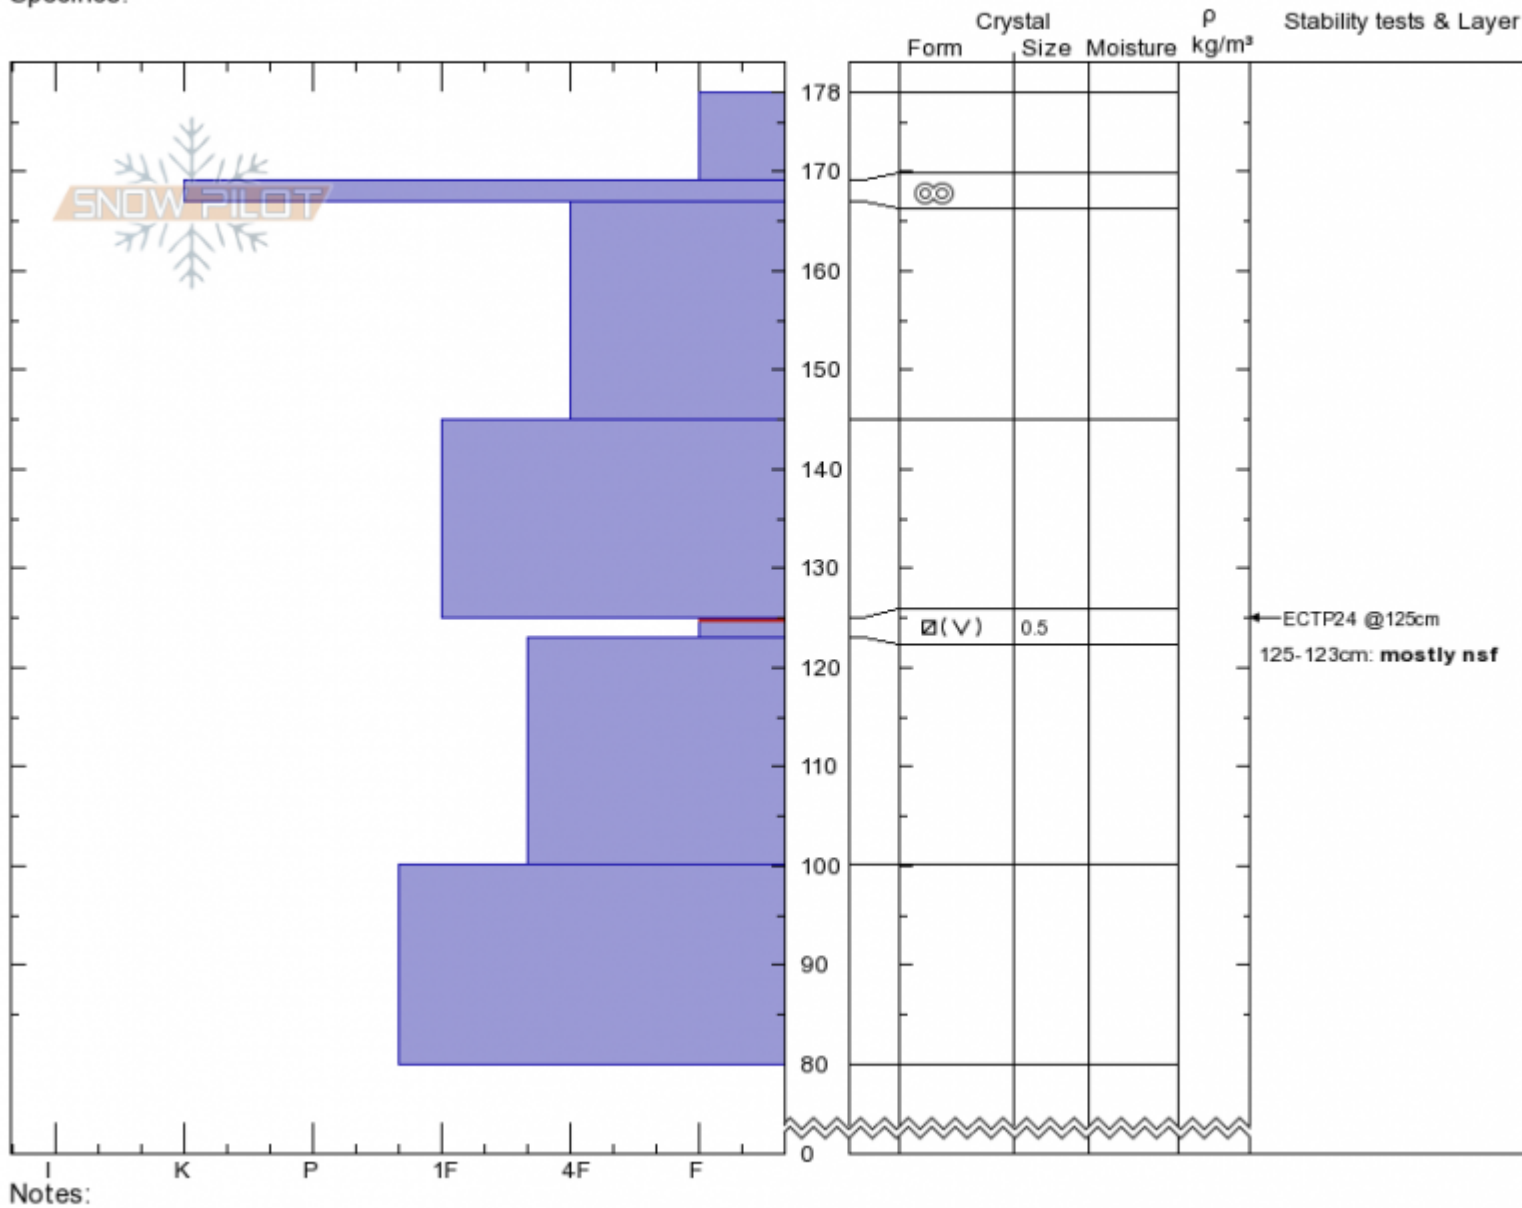

Marge
Lionhead Range
MT
 Elevation: **8918 ft**
 Aspect: **75°**
 Specifics:

Doug Chabot-Admin
03/27/2020 - 12:30pm
 Co-ord: **44.71511N, -111.31721W**
 Slope Angle: **28°**
 Wind Loading: **previous**

Stability: **Fair**
 Air Temperature: **2°C**
 Sky Cover: **SCT**
 Precipitation: **NO**
 Wind:

HS:**178** Layer Notes:
 125-123cm: **mostly nsf**
 125-123cm: **Problematic layer**

Advisory Region
 Lionhead Range
 Longitude
 -111.32W
 Latitude
 44.71N
 Lionhead Range, 2020-03-28