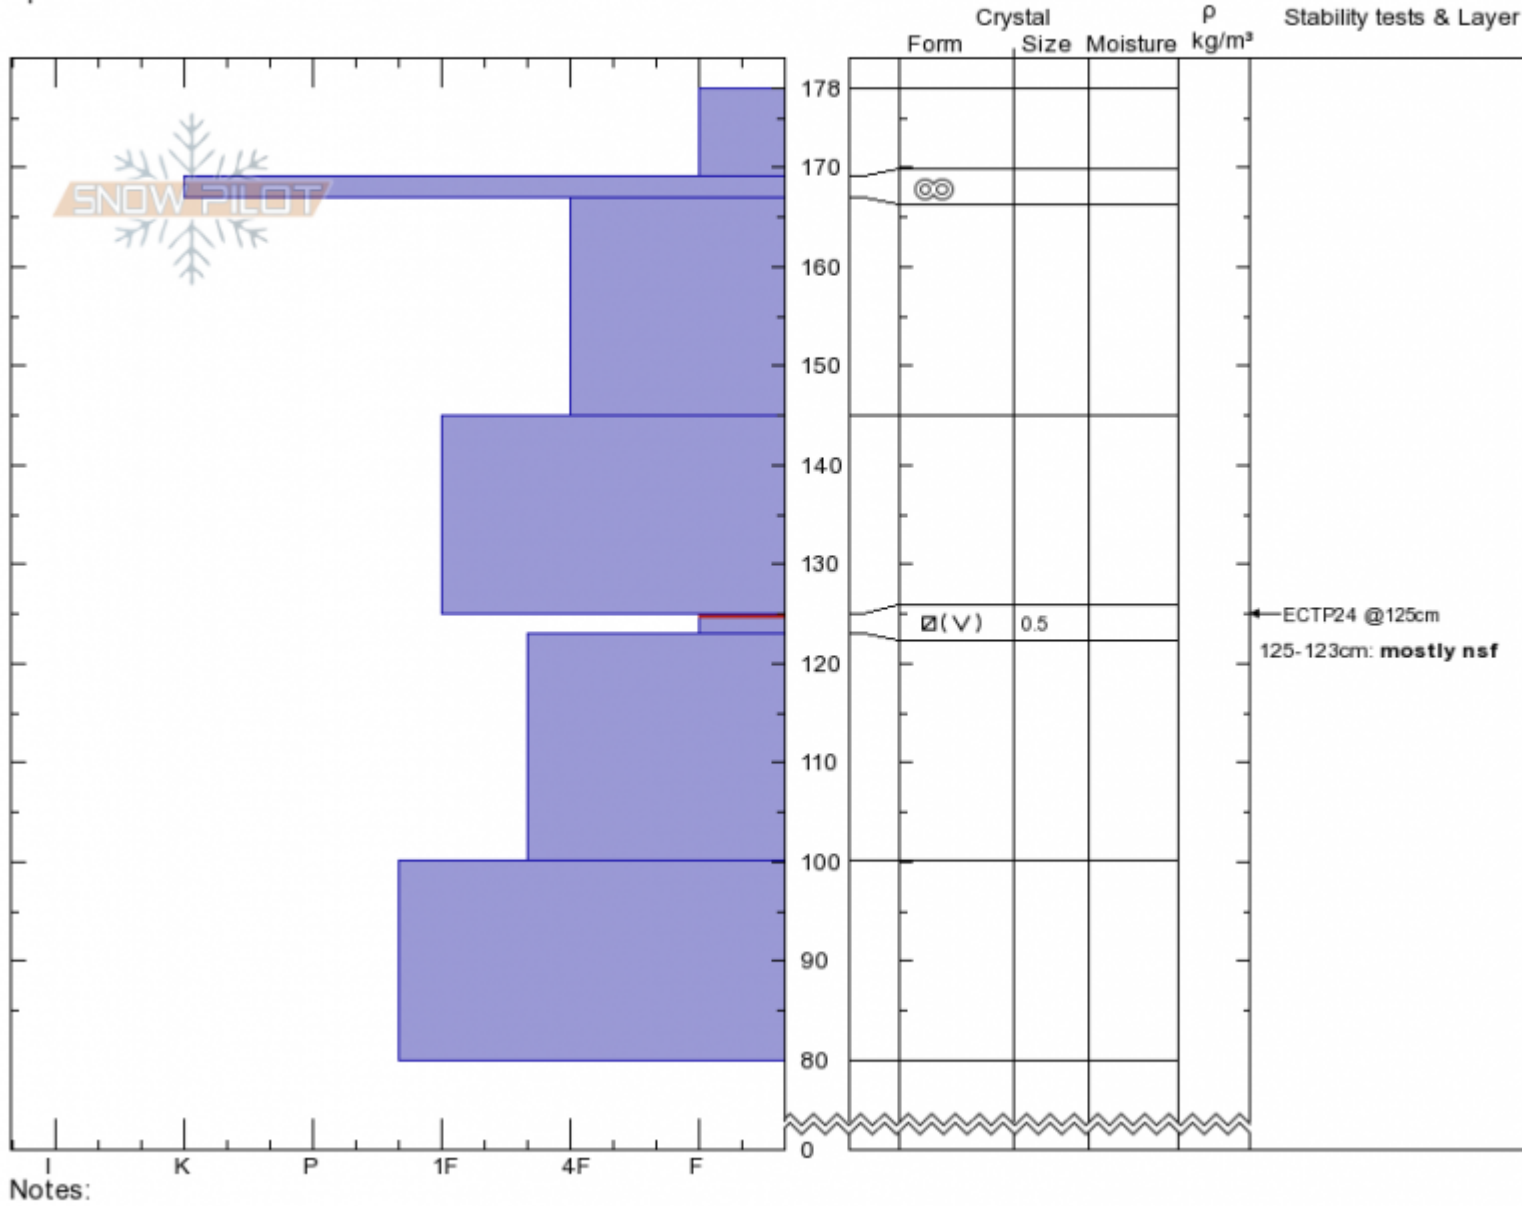

Marge  
 Lionhead Range  
 MT  
 Elevation: 8918 ft  
 Aspect: 75°  
 Specifics:

Doug Chabot-Admin  
 03/27/2020 - 12:30pm  
 Co-ord: 44.71511N, -111.31721W  
 Slope Angle: 28°  
 Wind Loading: previous

Stability: Fair  
 Air Temperature: 2°C  
 Sky Cover: SCT  
 Precipitation: NO  
 Wind:

HS:178 Layer Notes:  
 125-123cm: mostly nsf  
 125-123cm: Problematic layer

Advisory Region  
 Lionhead Range  
 Longitude  
 -111.32W  
 Latitude  
 44.71N  
 Lionhead Range, 2020-03-28