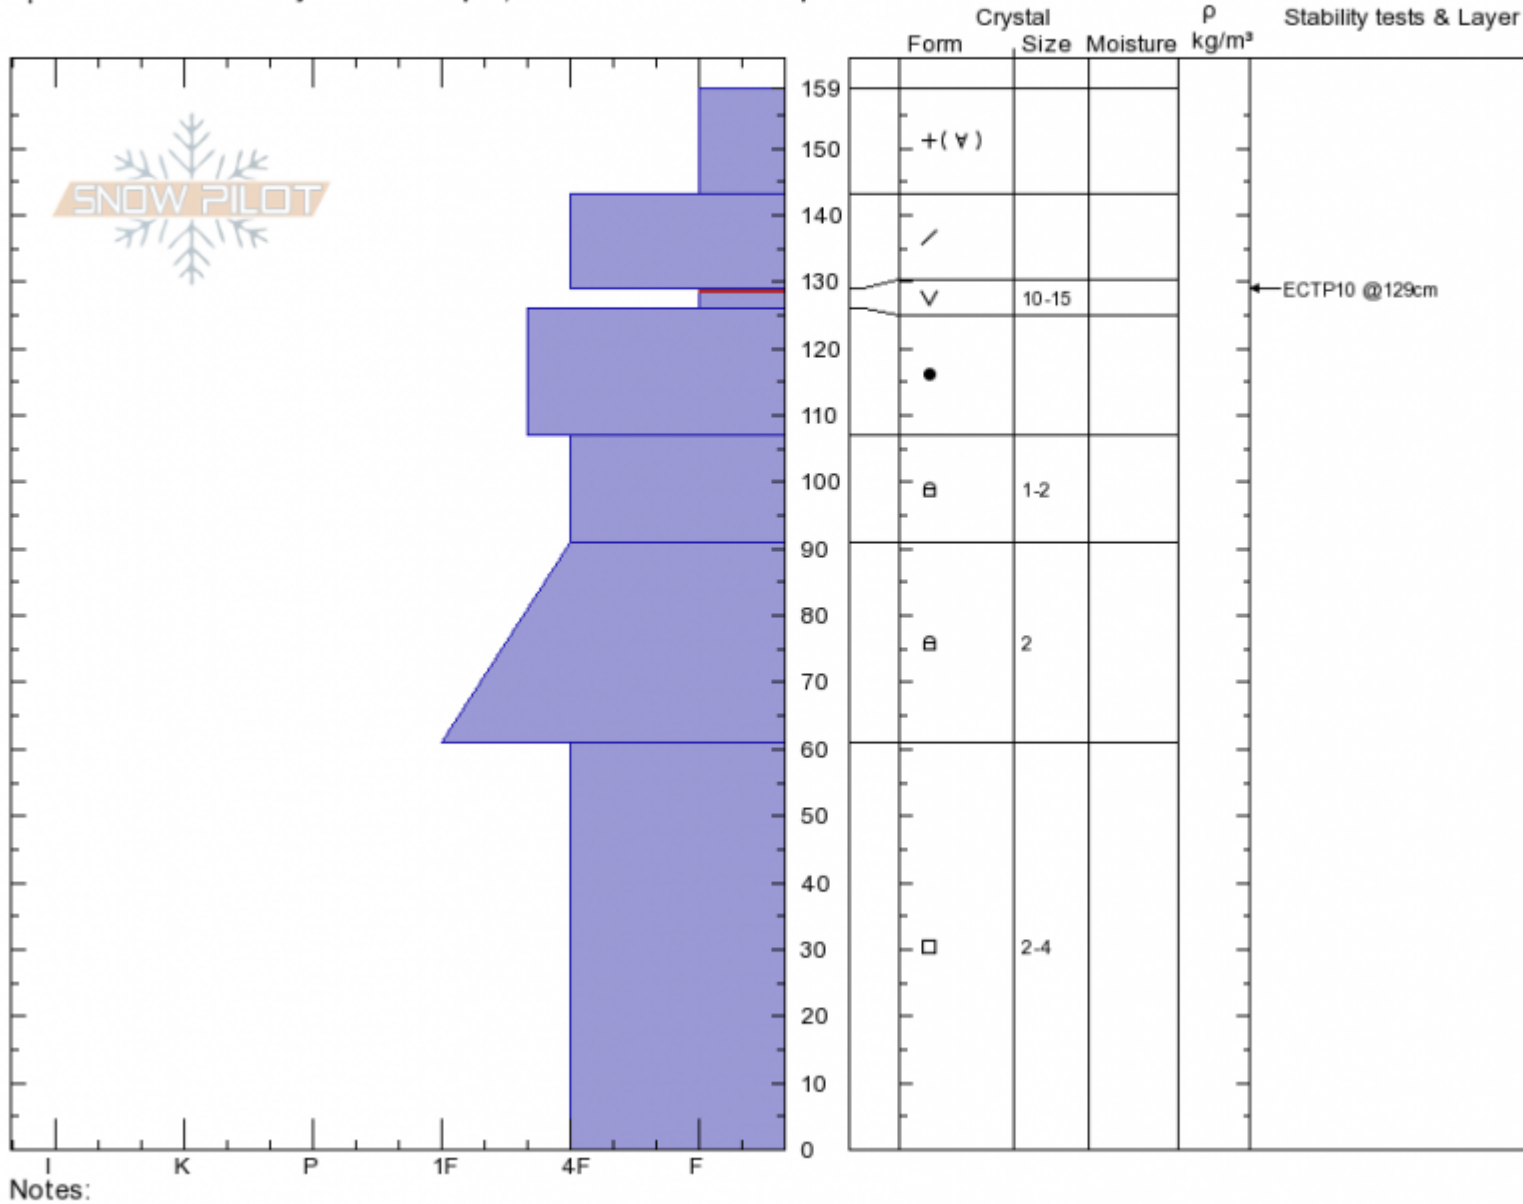

**First Yellowmule**  
**Madison Range-N**  
**MT**  
 Elevation: **9500 ft**  
 Aspect: **360°**  
 Specifics: **Recent activity on similar slopes; Snowmobile tracks on slope**

**Doug Chabot-Admin**  
**03/30/2020 - 10:00am**  
 Co-ord: **45.17627N, -111.38824W**  
 Slope Angle: **36°**  
 Wind Loading:

Stability: **Fair**  
 Air Temperature: **-5°C**  
 Sky Cover: **OVC**  
 Precipitation: **NO**  
 Wind: **Calm**

HS: **159**    Layer Notes:  
 129-126cm: **Problematic layer**

Advisory Region  
 Northern Madison  
 Longitude  
 -111.38W  
 Latitude  
 45.17N