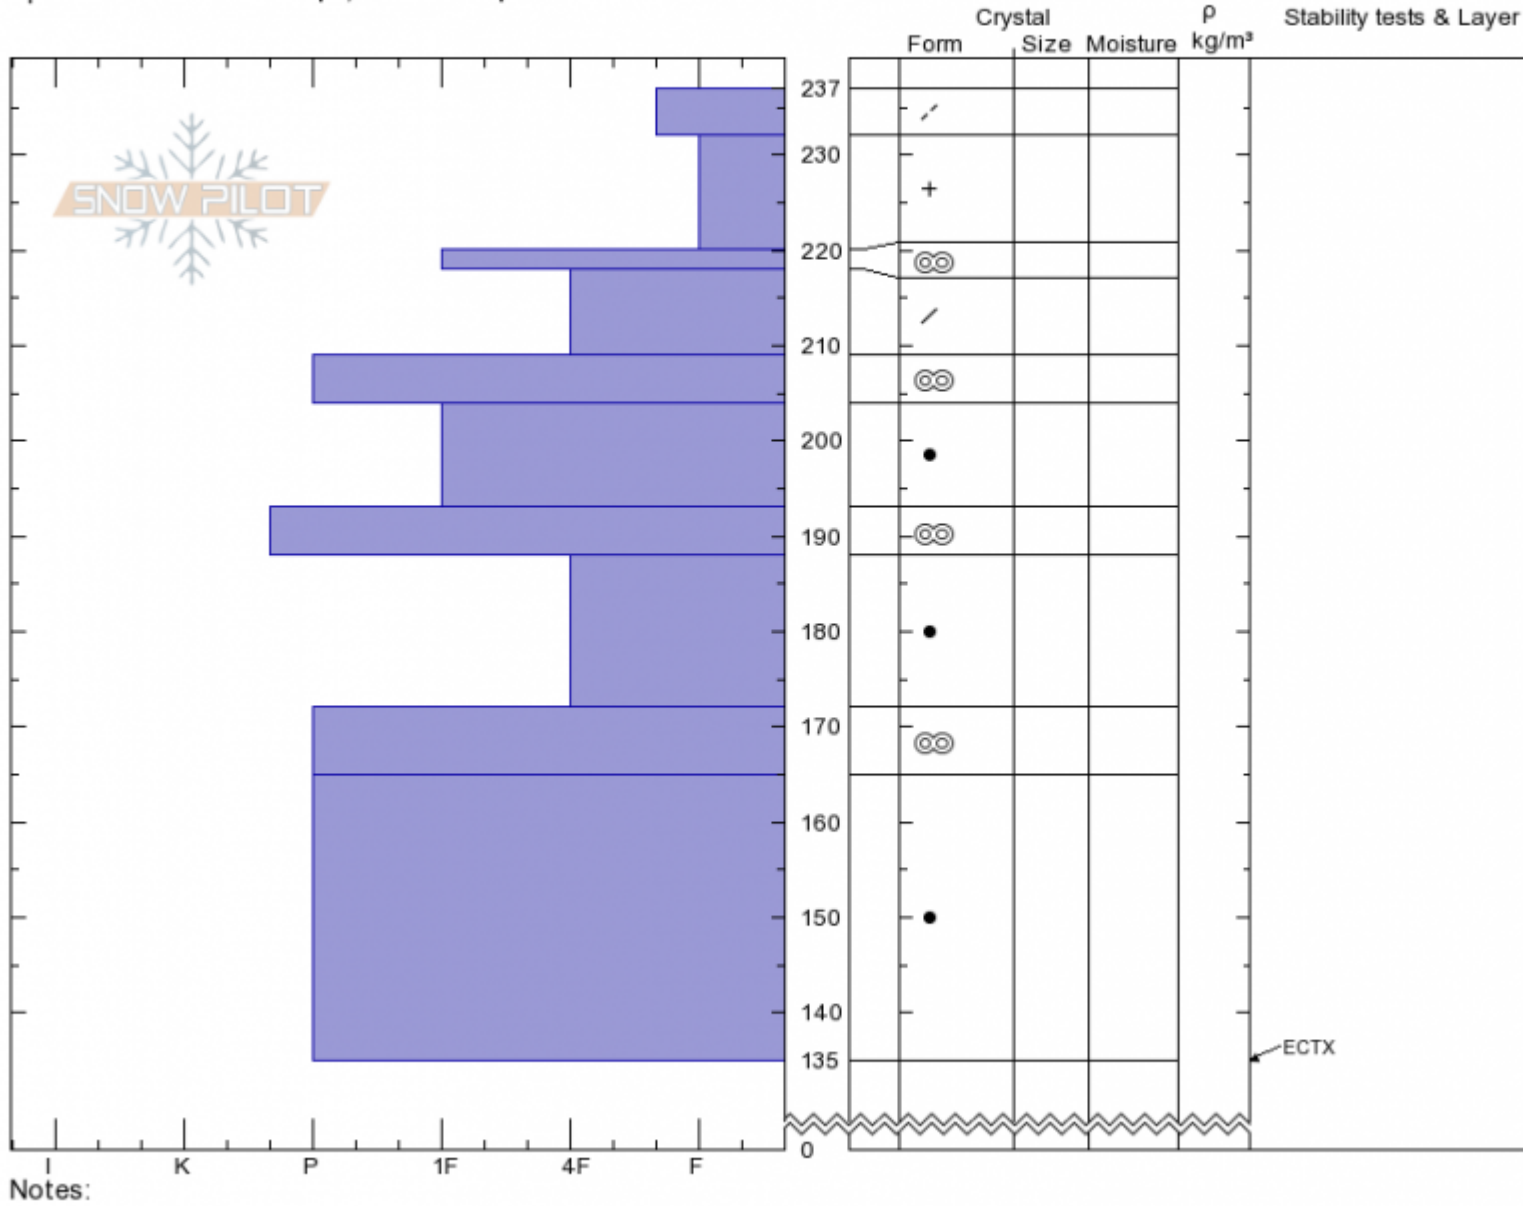

**Beehive Low**  
**Madison Range-N**  
**MT**  
 Elevation: **8681 ft**  
 Aspect: **250°**  
 Specifics: **Ski tracks on slope; We skied slope**

**Doug Chabot-Admin**  
**04/03/2020 - 10:10am**  
 Co-ord: **45.32324N, -111.38493W**  
 Slope Angle: **22°**  
 Wind Loading:

Stability: **Very Good**    HS:**237**    Layer Notes:  
 Air Temperature: **-9°C**  
 Sky Cover: **CLR**  
 Precipitation: **NO**  
 Wind:

Advisory Region  
 Northern Madison  
 Longitude  
 -111.39W  
 Latitude  
 45.34N  
 Northern Madison, 2020-04-03