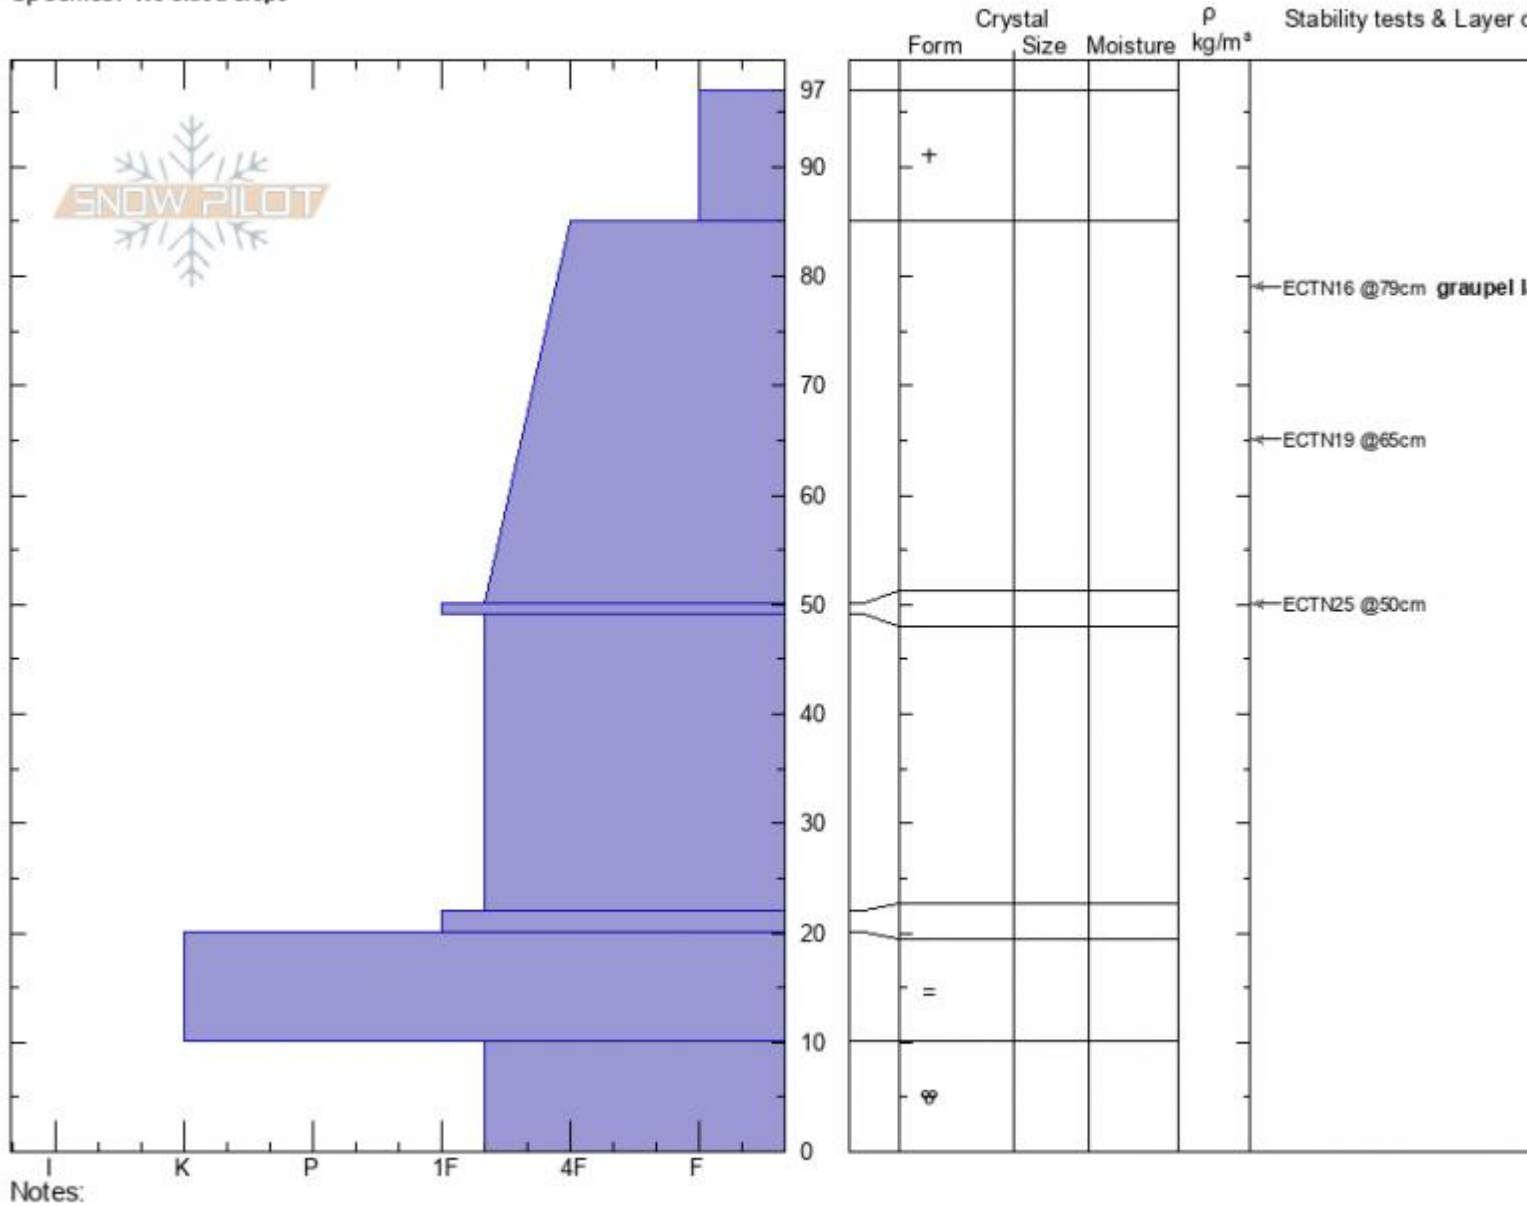

**east Mt. Republic**  
**Absaroka Range**  
**MT**  
 Elevation: **9398 ft**  
 Aspect: **56°**  
 Specifics: **We skied slope**

**Beau Fredlund**  
**10/23/2020 - 10:45am**  
 Co-ord: **45.00521N, -109.94418E**  
 Slope Angle: **27°**  
 Wind Loading:

Stability:  
 Air Temperature:  
 Sky Cover: **BKN**  
 Precipitation:  
 Wind: **SW**

HS: **97**      Layer Notes:  
 85-50cm: **Problematic layer**

Advisory Region  
 Cooke City  
 Longitude  
 -109.96W  
 Latitude  
 45.00N