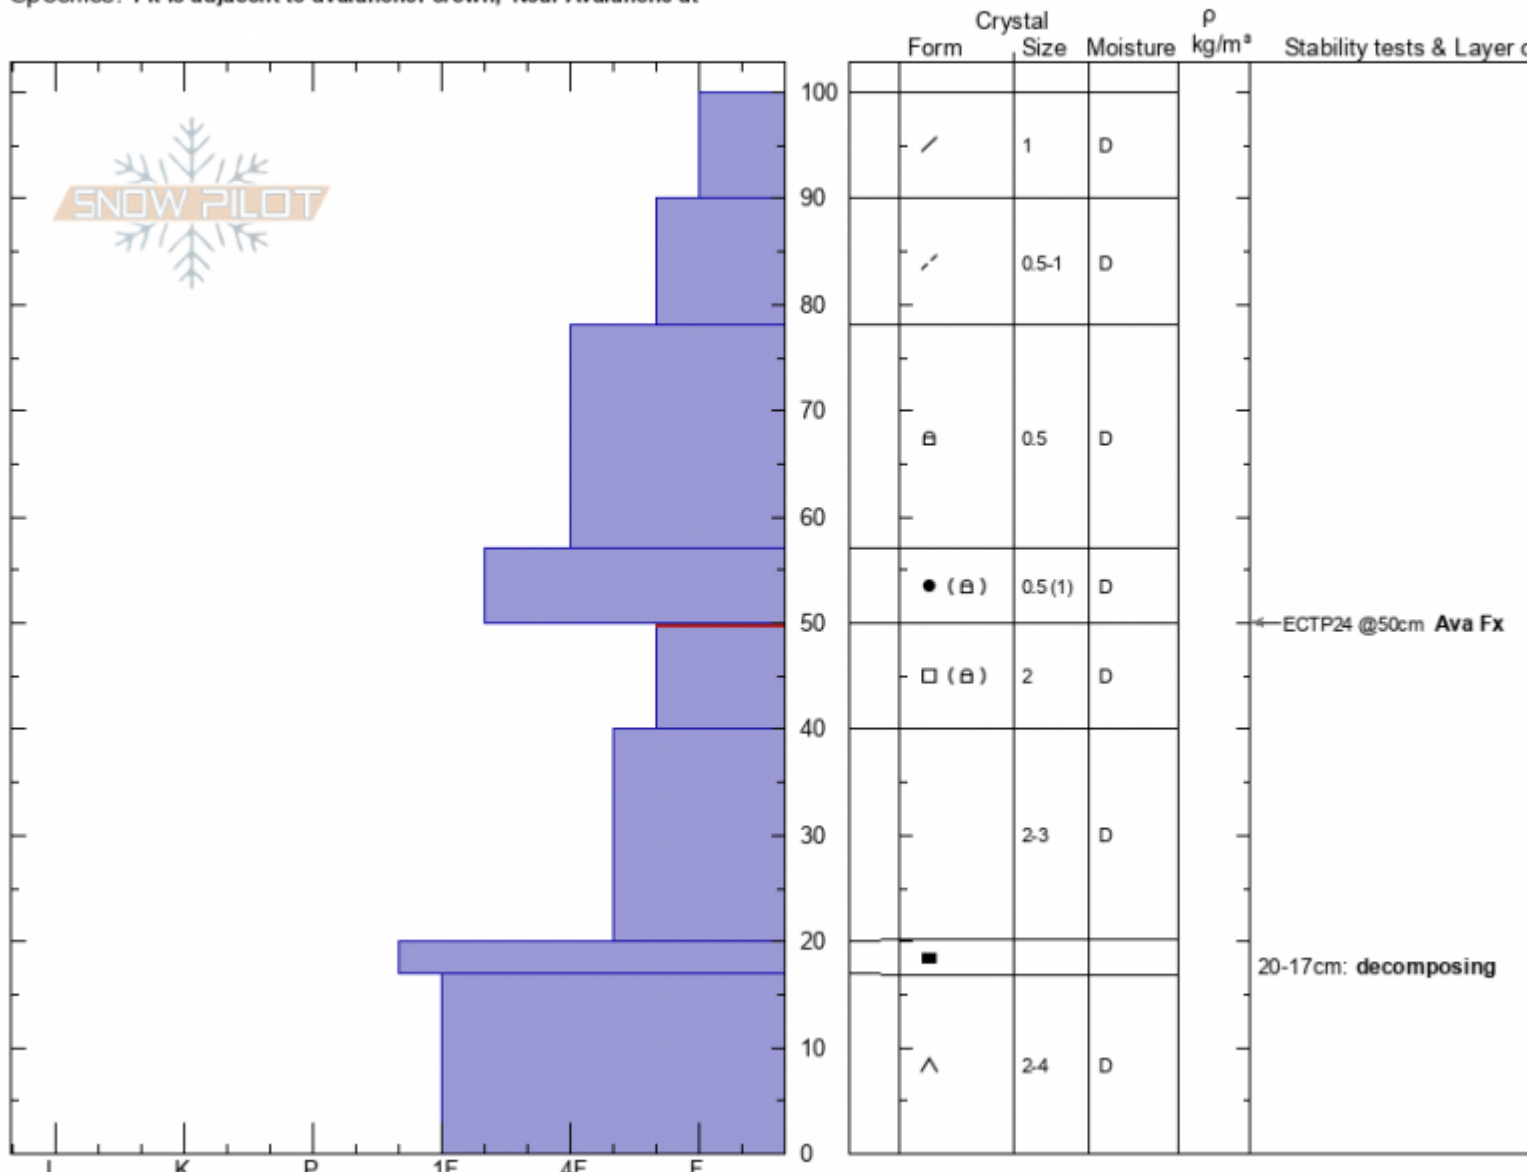

**The Fin Avalanche**  
**Absaroka Range**  
**MT**  
 Elevation: **9775 ft**  
 Aspect: **82°**  
 Specifics: Pit is adjacent to avalanche: crown; Near Avalanche at

**Doug Chabot-Admin**  
**01/09/2021 - 1:00pm**  
 Co-ord: **45.00608N, -109.95671W**  
 Slope Angle: **33°**  
 Wind Loading: **no**

Stability:  
 Air Temperature: **-7°C**  
 Sky Cover: **CLR**  
 Precipitation: **NO**  
 Wind: **Calm**

HS: **100** Layer Notes:  
 50-40cm: **Problematic layer**  
 20-17cm: **decomposing**

Notes: The avalanche caught and partially buried three skiers. Info and pictures are here: <https://www.mtavalanche.com/node/23644>

Advisory Region  
 Cooke City  
 Longitude  
 -109.95W  
 Latitude  
 45.00N

**Avalanche Details:** [Skier triggered, caught and injured on The Fin](#)  
 Cooke City, 2021-01-10