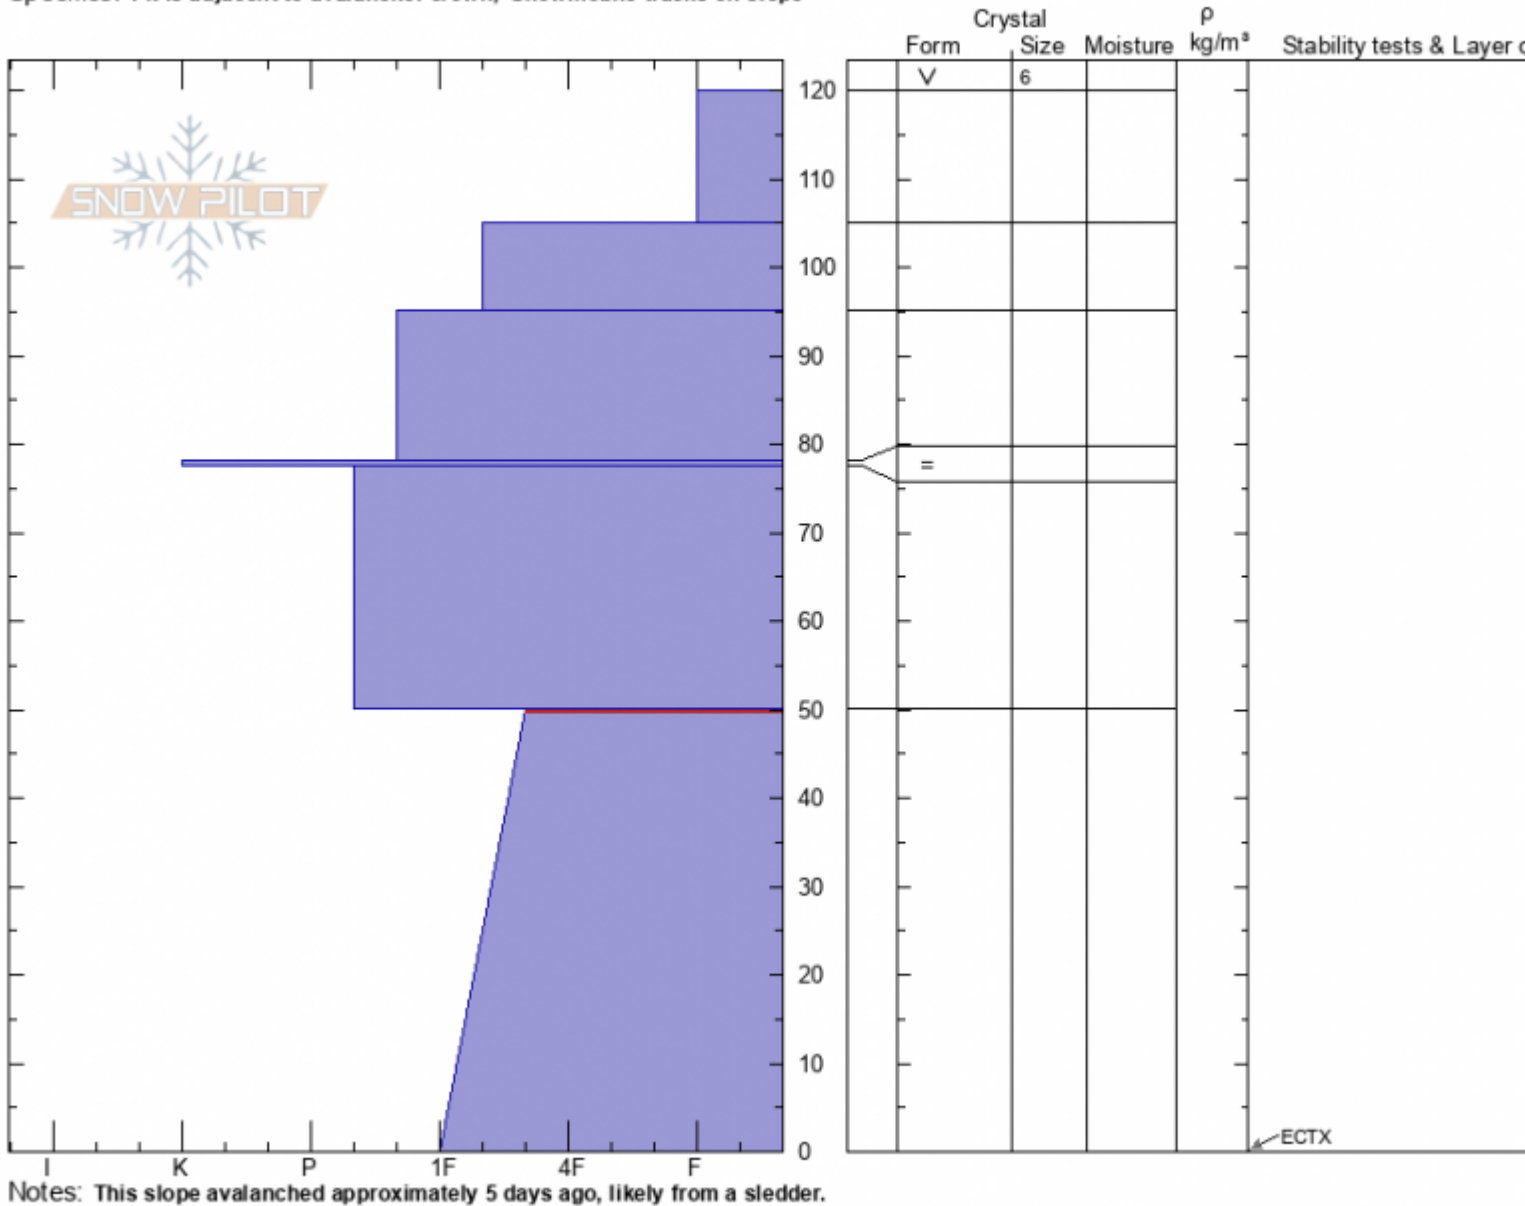

Ski Hill
Lionhead Range
MT
 Elevation: **8060 ft**
 Aspect: **90°**
 Specifics: Pit is adjacent to avalanche: crown; Snowmobile tracks on slope

Doug Chabot-Admin
01/12/2021 - 1:00pm
 Co-ord: **44.70364N, -111.29736W**
 Slope Angle: **30°**
 Wind Loading:

Stability:
 Air Temperature: **-7°C**
 Sky Cover: **FEW**
 Precipitation: **NO**
 Wind: **Calm**

HS: **120** Layer Notes:
 50-0cm: **Problematic layer**

Advisory Region
 Lionhead Range
 Longitude
 -111.29W
 Latitude
 44.70N

Forecast link: [GNFAC Avalanche Forecast for Wed Jan 13, 2021](#)
 Lionhead Range, 2021-01-12