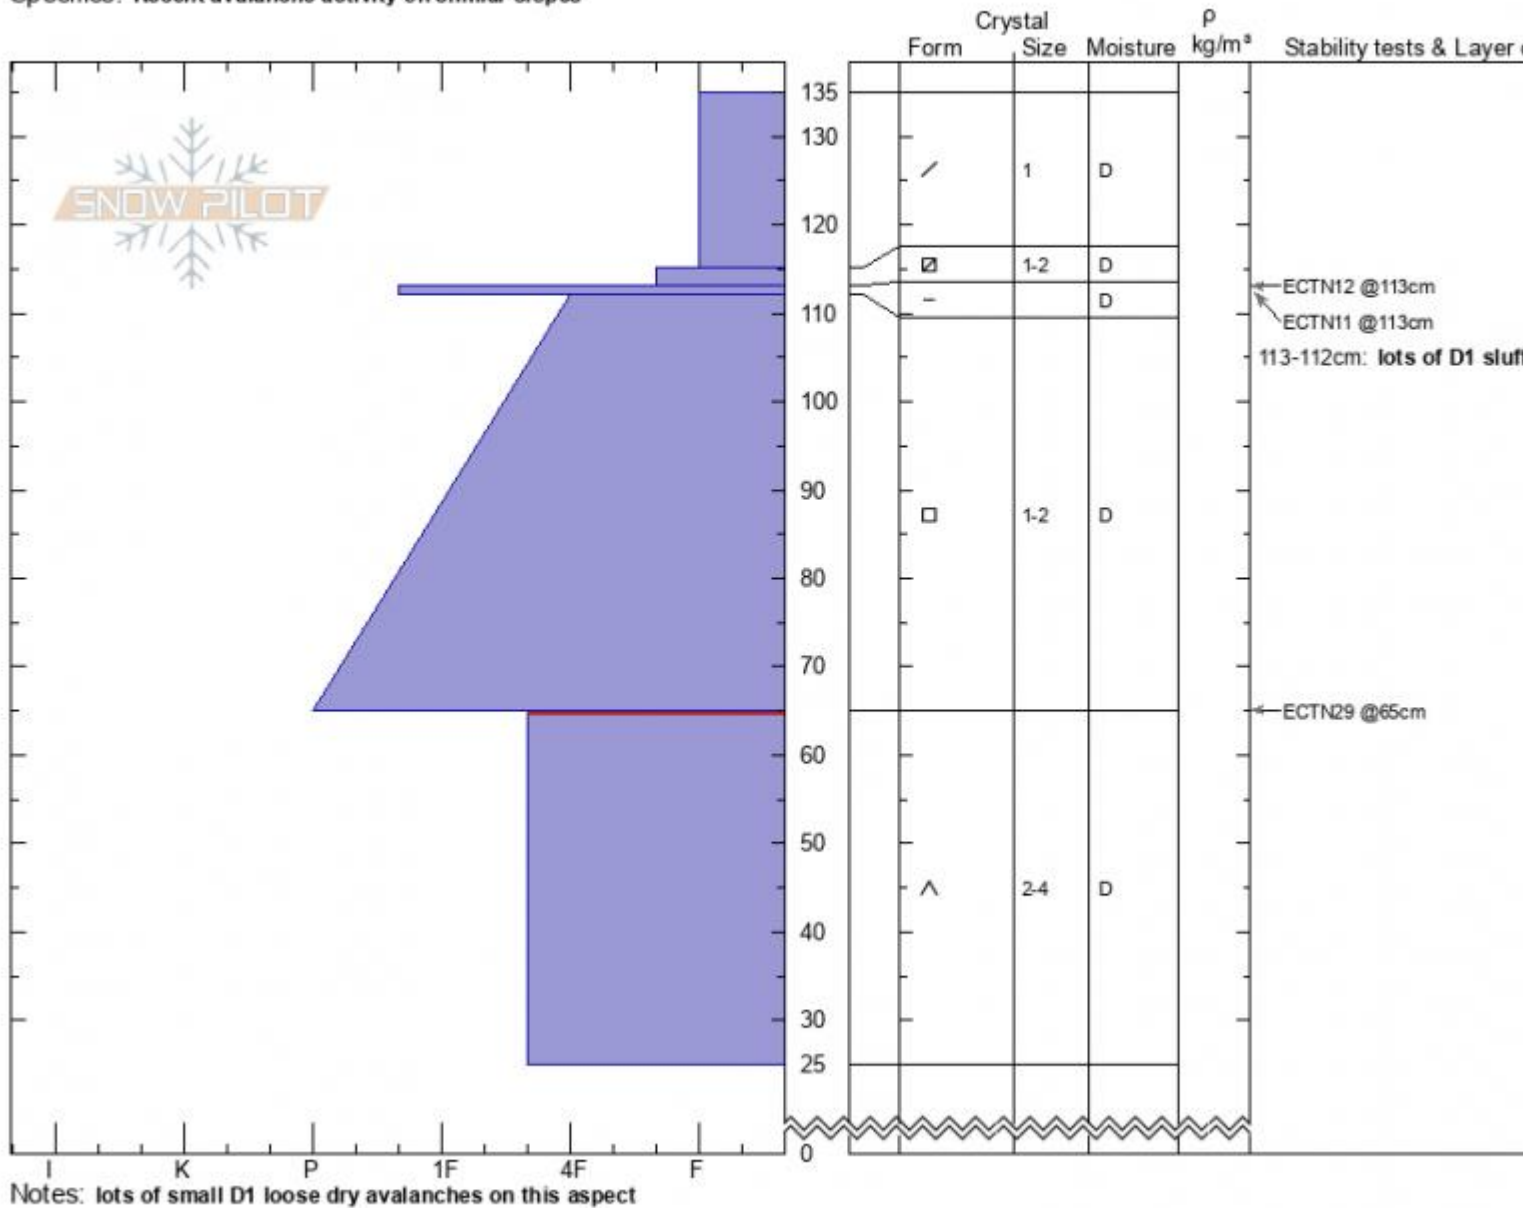

The Throne
Bridger Range
MT
 Elevation: **7883 ft**
 Aspect: **NE**
 Specifics: Recent avalanche activity on similar slopes

Zach Keskinen
01/26/2021 - 12:15pm
 Co-ord: **45.87524N, -110.95308W**
 Slope Angle: **32°**
 Wind Loading: **previous**

Stability:
 Air Temperature: **-4°C**
 Sky Cover: **FEW**
 Precipitation: **S-1**
 Wind: **SE Light Breeze**

HS: **135** Layer Notes:
 PF: **35** 113-112cm: lots of D1 sluffs on
 65-25cm: Problematic layer

Advisory Region
 Bridger Range
 Longitude
 -110.95W
 Latitude
 45.88N

Avalanche Details: [Loose Dry Avalanches on the Throne](#)
 Bridger Range, 2021-01-26