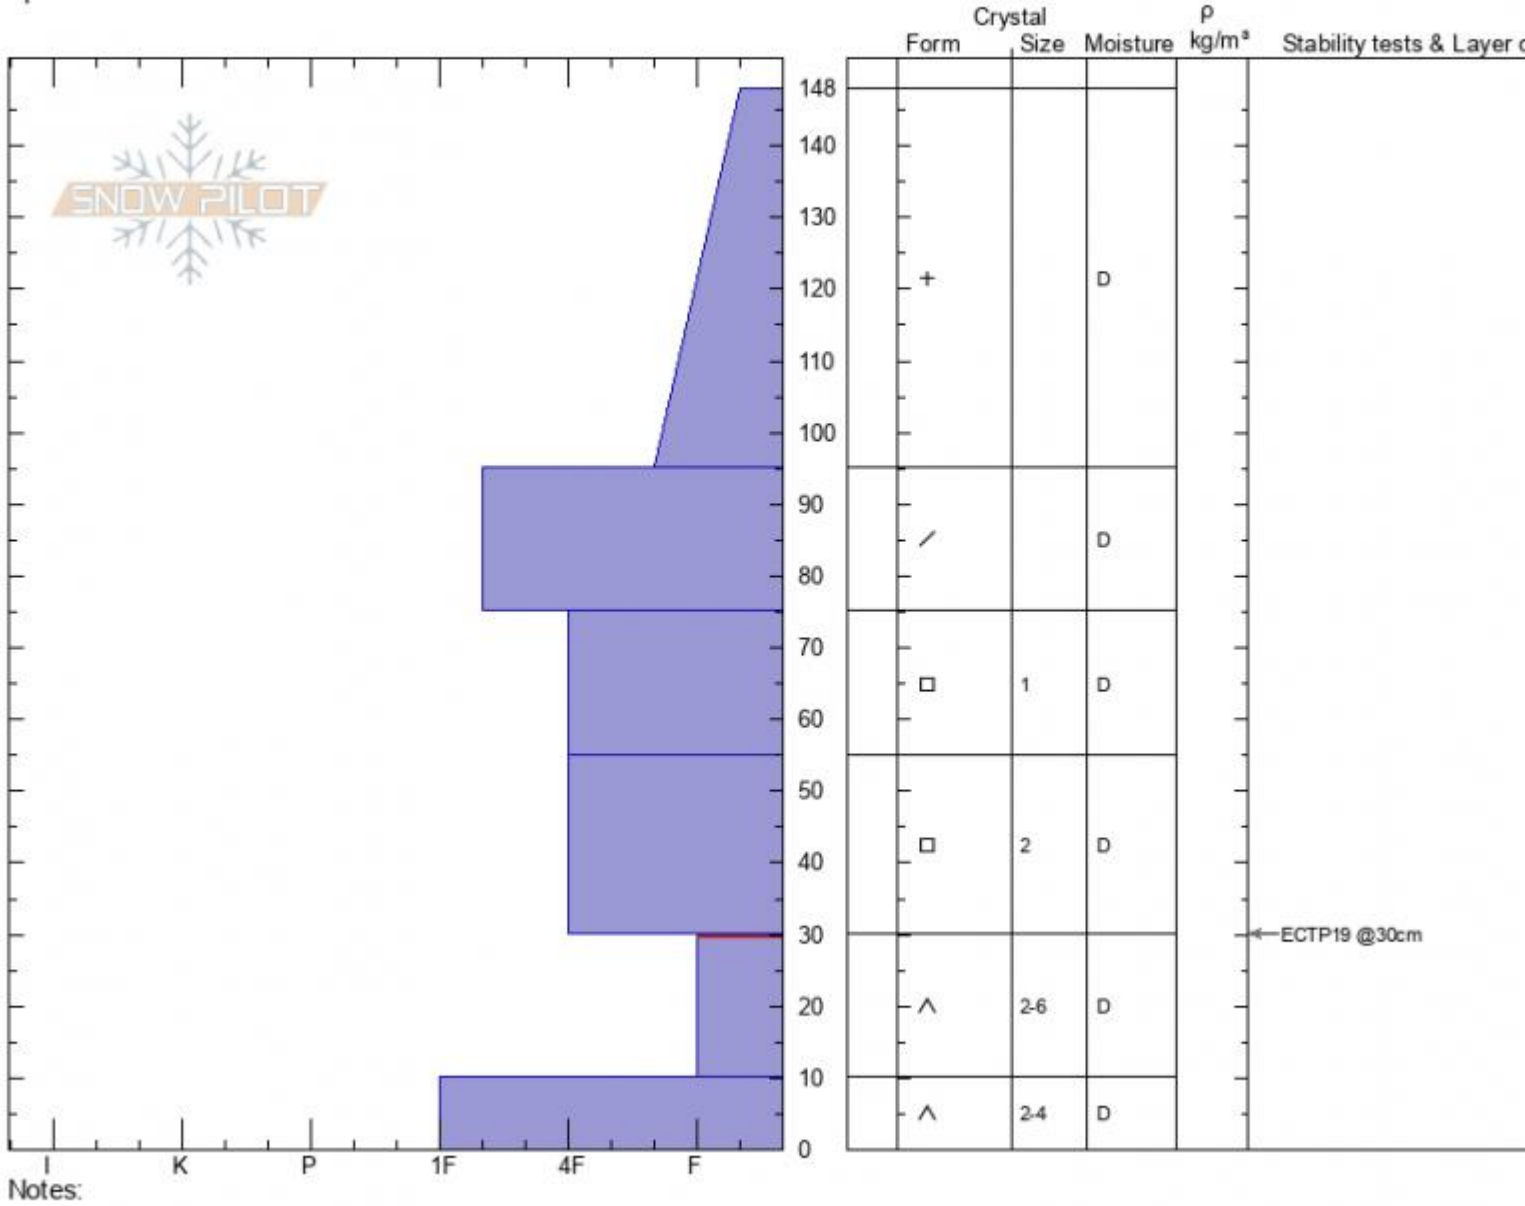

**Mt Ellis SE Ridge**  
**Gallatin Range-N**  
**MT**  
 Elevation: **8187 ft**  
 Aspect: **90°**  
 Specifics:

**Doug Chabot-Admin**  
**02/08/2021 - 1:58pm**  
 Co-ord: **45.57722N, -110.95325W**  
 Slope Angle: **23°**  
 Wind Loading: **no**

Stability:  
 Air Temperature: **-12°C**  
 Sky Cover: **OVC**  
 Precipitation: **S1**  
 Wind: **SE Light Breeze**

HS: **148** Layer Notes:  
 PF: **120** 30-10cm: **Problematic layer**

Advisory Region  
 Northern Gallatin  
 Longitude  
 -110.96W  
 Latitude  
 45.58N  
 Northern Gallatin, 2021-02-08