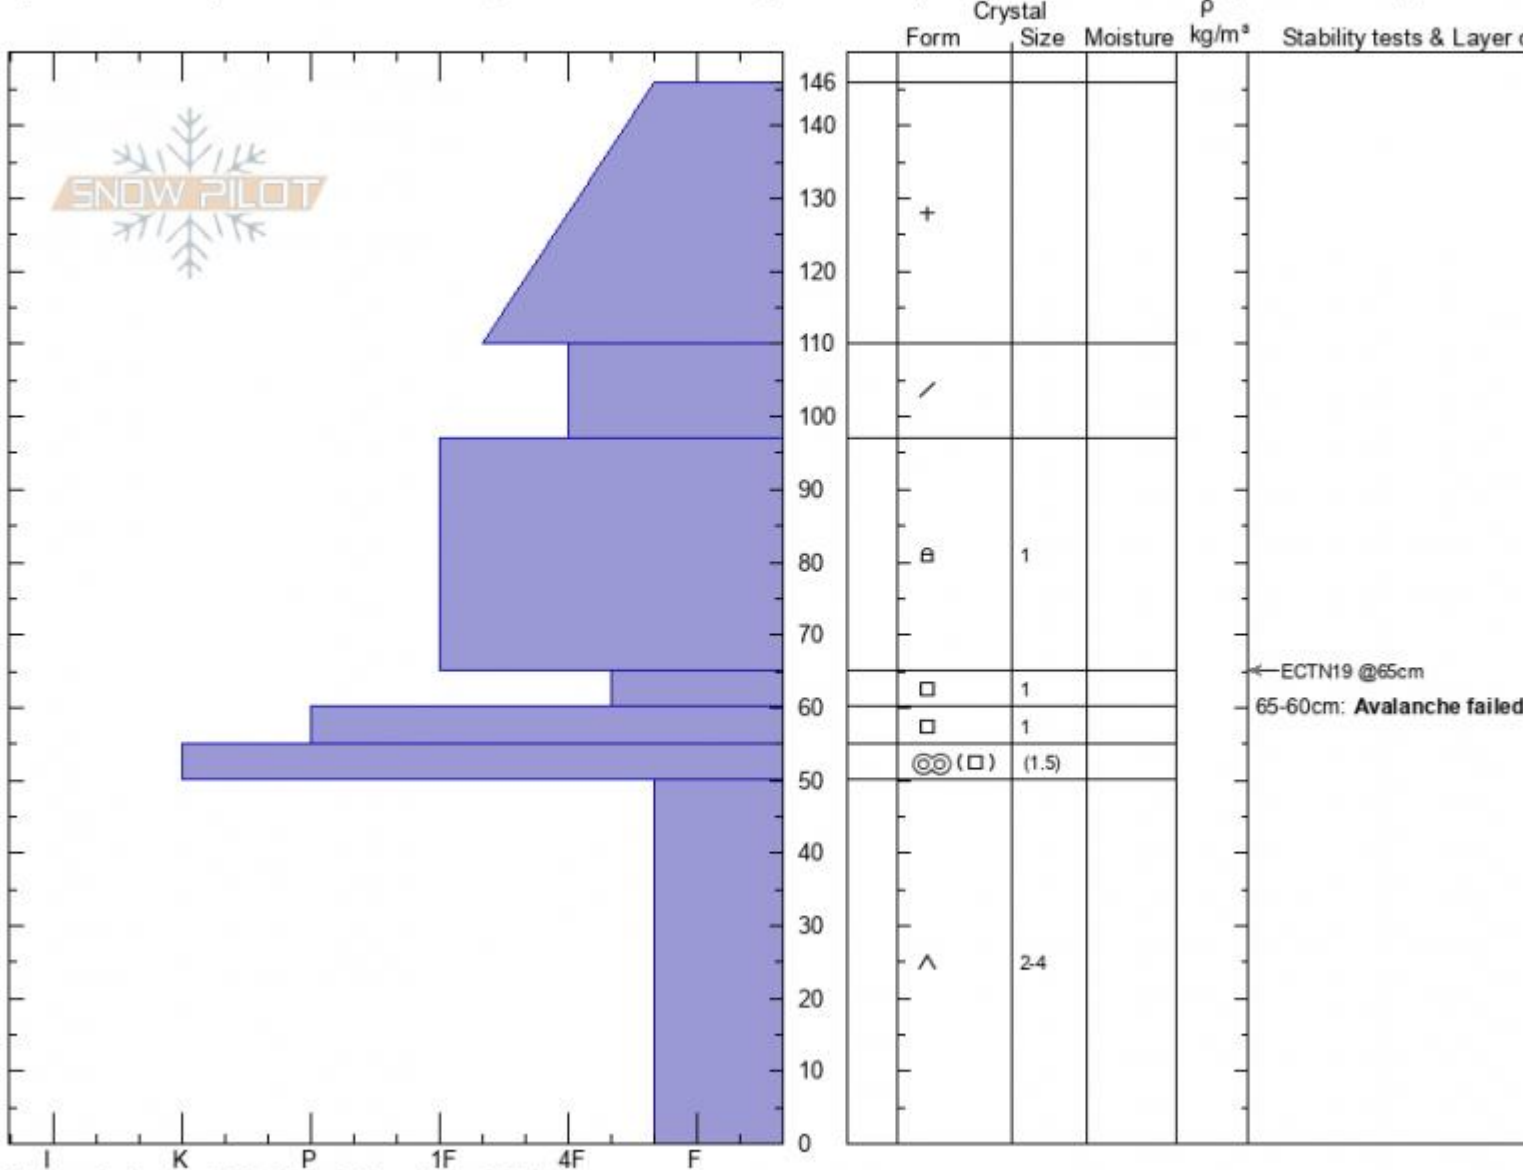

Big Cut Crown Profile
Madison Range-N
MT
 Elevation: **8109 ft**
 Aspect: **20°**

Dave Zinn
02/09/2021 - 12:00pm
 Co-ord: **45.22439N, -111.41820W**
 Slope Angle: **38°**
 Wind Loading: **no**

Stability: **poor**
 Air Temperature:
 Sky Cover: **CLR**
 Precipitation: **NO**
 Wind: **Calm**

HS: **146** Layer Notes:
 65-60cm: **Avalanche failed here**
 50-0cm: **Problematic layer**

Specifics: Pit is adjacent to avalanche: crown; Recent avalanche activity on similar slopes; Recent avalanche activity on different slopes

← ECTN19 @65cm
 65-60cm: **Avalanche failed**

Notes: Avalanche: 150' wide x 200' vertical x 2.5' deep
 Remote trigger from flat terrain 10' uphill of crown

Advisory Region
 Northern Madison
 Longitude
 -111.44W
 Latitude
 45.23N
 Northern Madison, 2021-02-11