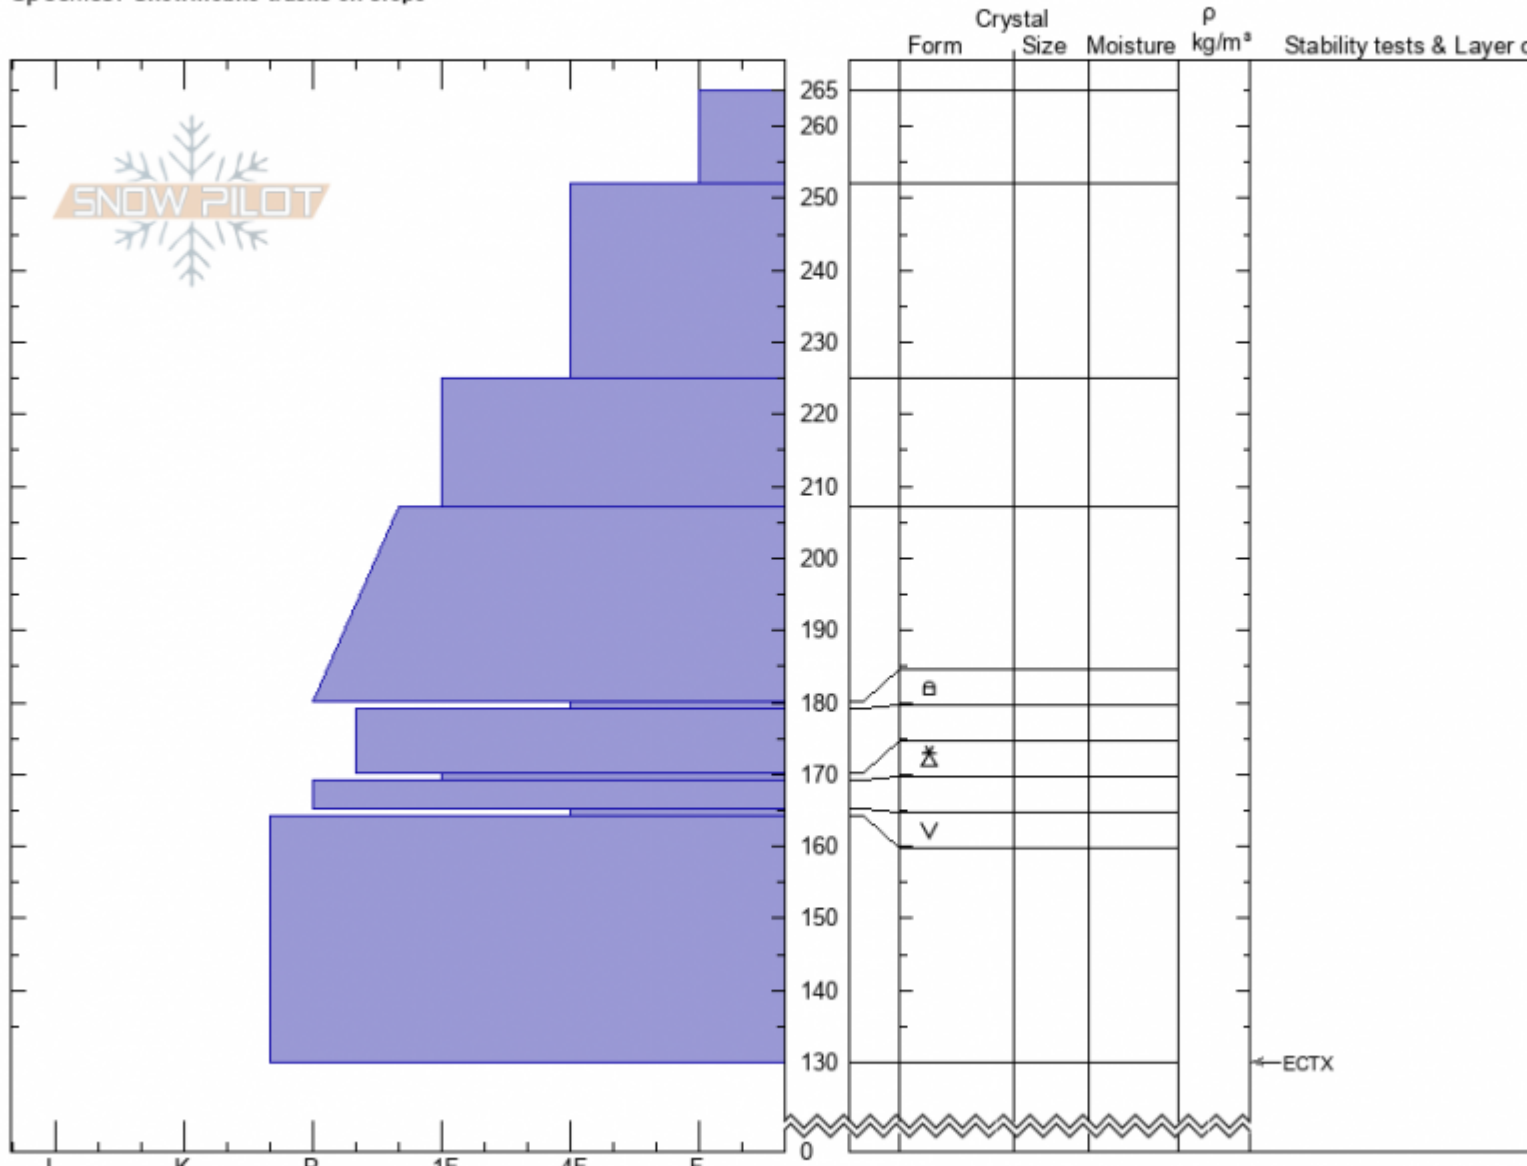

Almost Died
Cooke City
MT
 Elevation: **9544 ft**
 Aspect: **35°**
 Specifics: **Snowmobile tracks on slope**

Doug Chabot-Admin
02/13/2021 - 12:50pm
 Co-ord: **45.04981N, -109.93228W**
 Slope Angle: **27°**
 Wind Loading:

Stability: **good**
 Air Temperature: **-18°C**
 Sky Cover: **FEW**
 Precipitation: **NO**
 Wind: **Calm**

HS: **265** Layer Notes:

Notes: Surface hoar layer at 164 cm does not seem to be a player anymore. After the ECTX I pried the block and it did not break on any of the "we

Advisory Region
 Cooke City
 Longitude
 -109.95W
 Latitude
 45.06N
 Cooke City, 2021-02-13