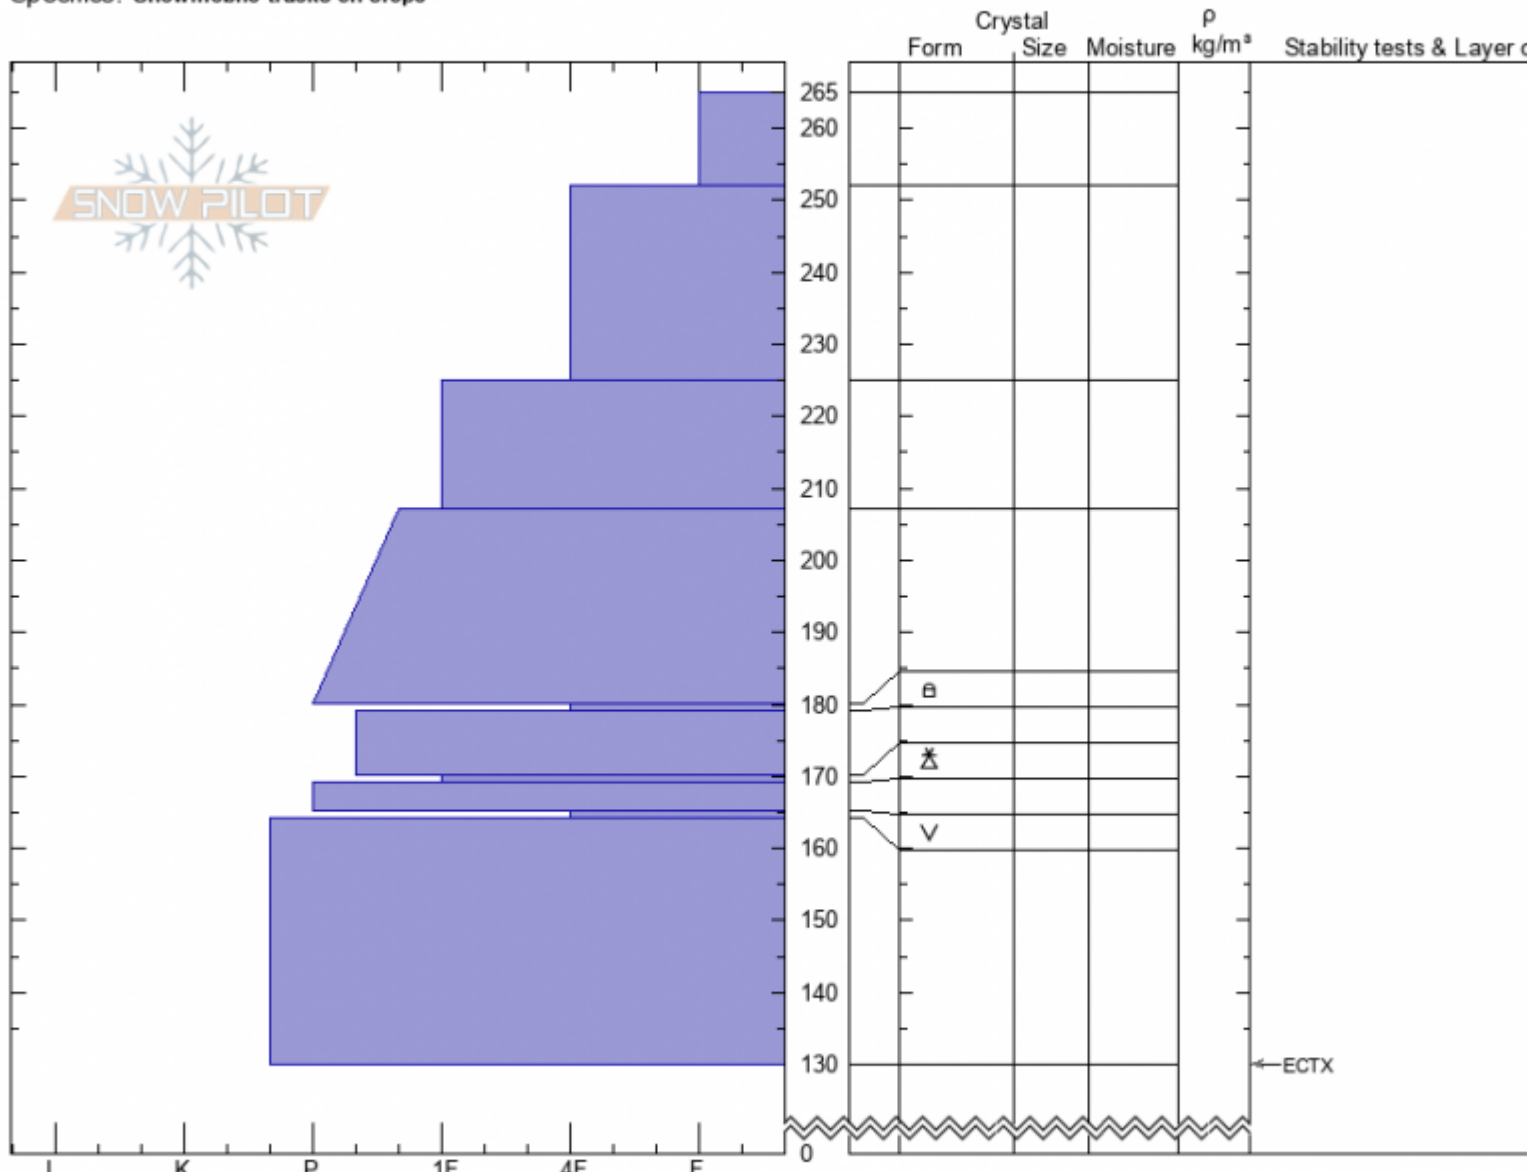

Almost Died
Cooke City
MT
 Elevation: **9544 ft**
 Aspect: **35°**
 Specifics: **Snowmobile tracks on slope**

Doug Chabot-Admin
02/13/2021 - 12:50pm
 Co-ord: **45.04981N, -109.93228W**
 Slope Angle: **27°**
 Wind Loading:

Stability: **good**
 Air Temperature: **-18°C**
 Sky Cover: **FEW**
 Precipitation: **NO**
 Wind: **Calm**

HS: **265** Layer Notes:

Notes: Surface hoar layer at 164 cm does not seem to be a player anymore. After the ECTX I pried the block and it did not break on any of the "we

Advisory Region
 Cooke City
 Longitude
 -109.95W
 Latitude
 45.06N
 Cooke City, 2021-02-13