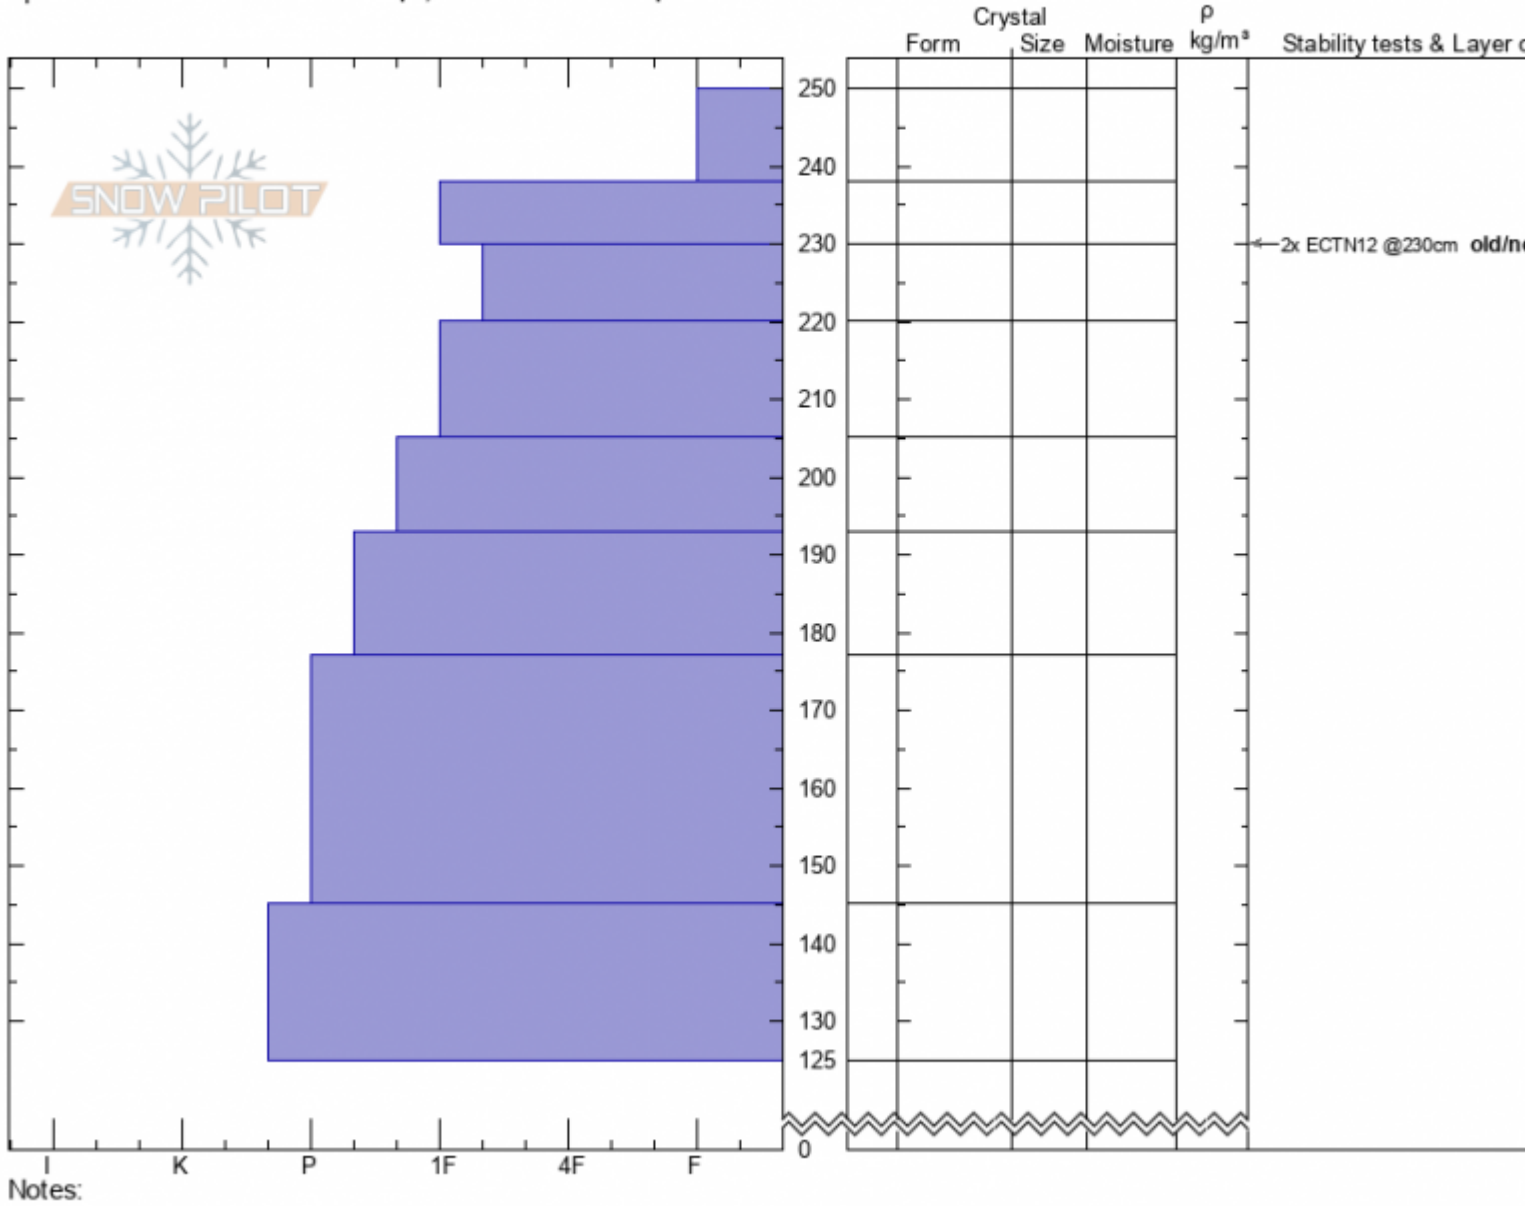

Abundance Shoulder
 Cooke City
 MT
 Elevation: 9249 ft
 Aspect: 115°
 Specifics: Snowmobile tracks on slope; We snowmobiled slope

Doug Chabot-Admin
 02/13/2021 - 11:00am
 Co-ord: 45.06531N, -110.01130W
 Slope Angle: 20°
 Wind Loading:

Stability: **good**
 Air Temperature: -7°C
 Sky Cover: **SCT**
 Precipitation: **NO**
 Wind: **Calm**

HS: 250 Layer Notes:

Advisory Region
 Cooke City
 Longitude
 -109.95W
 Latitude
 45.06N
 Cooke City, 2021-02-13