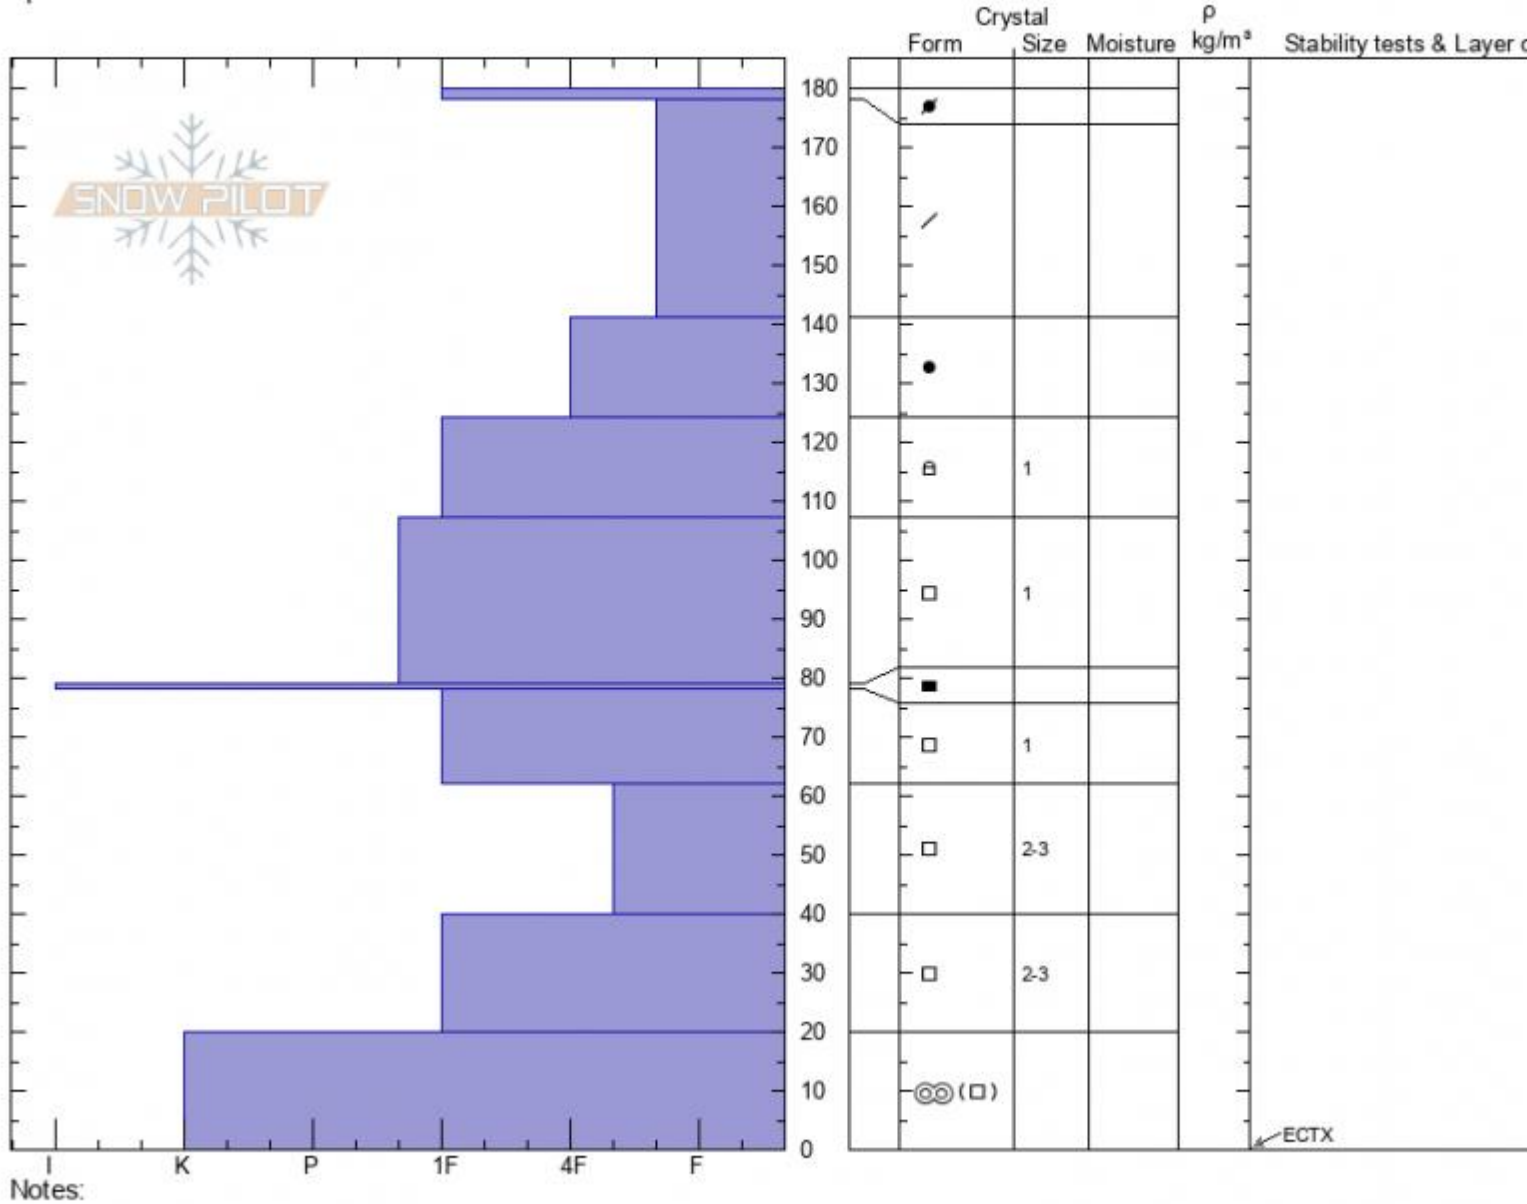

**Teepee Ridgeline S**  
**Madison Range-S**  
**MT**  
 Elevation: **9600 ft**  
 Aspect: **200°**  
 Specifics:

**Ian Hoyer**  
**02/11/2021 - 2:00pm**  
 Co-ord: **44.91389N, -111.18847W**  
 Slope Angle: **23°**  
 Wind Loading: **no**

Stability: **fair**  
 Air Temperature:  
 Sky Cover: **BKN**  
 Precipitation: **NO**  
 Wind: **Calm**

HS: **180** Layer Notes:  
 PF: **30** 62-40cm: **Problematic layer**

Advisory Region  
 Southern Madison  
 Longitude  
 -111.19W  
 Latitude  
 44.90N  
 Southern Madison, 2021-02-14