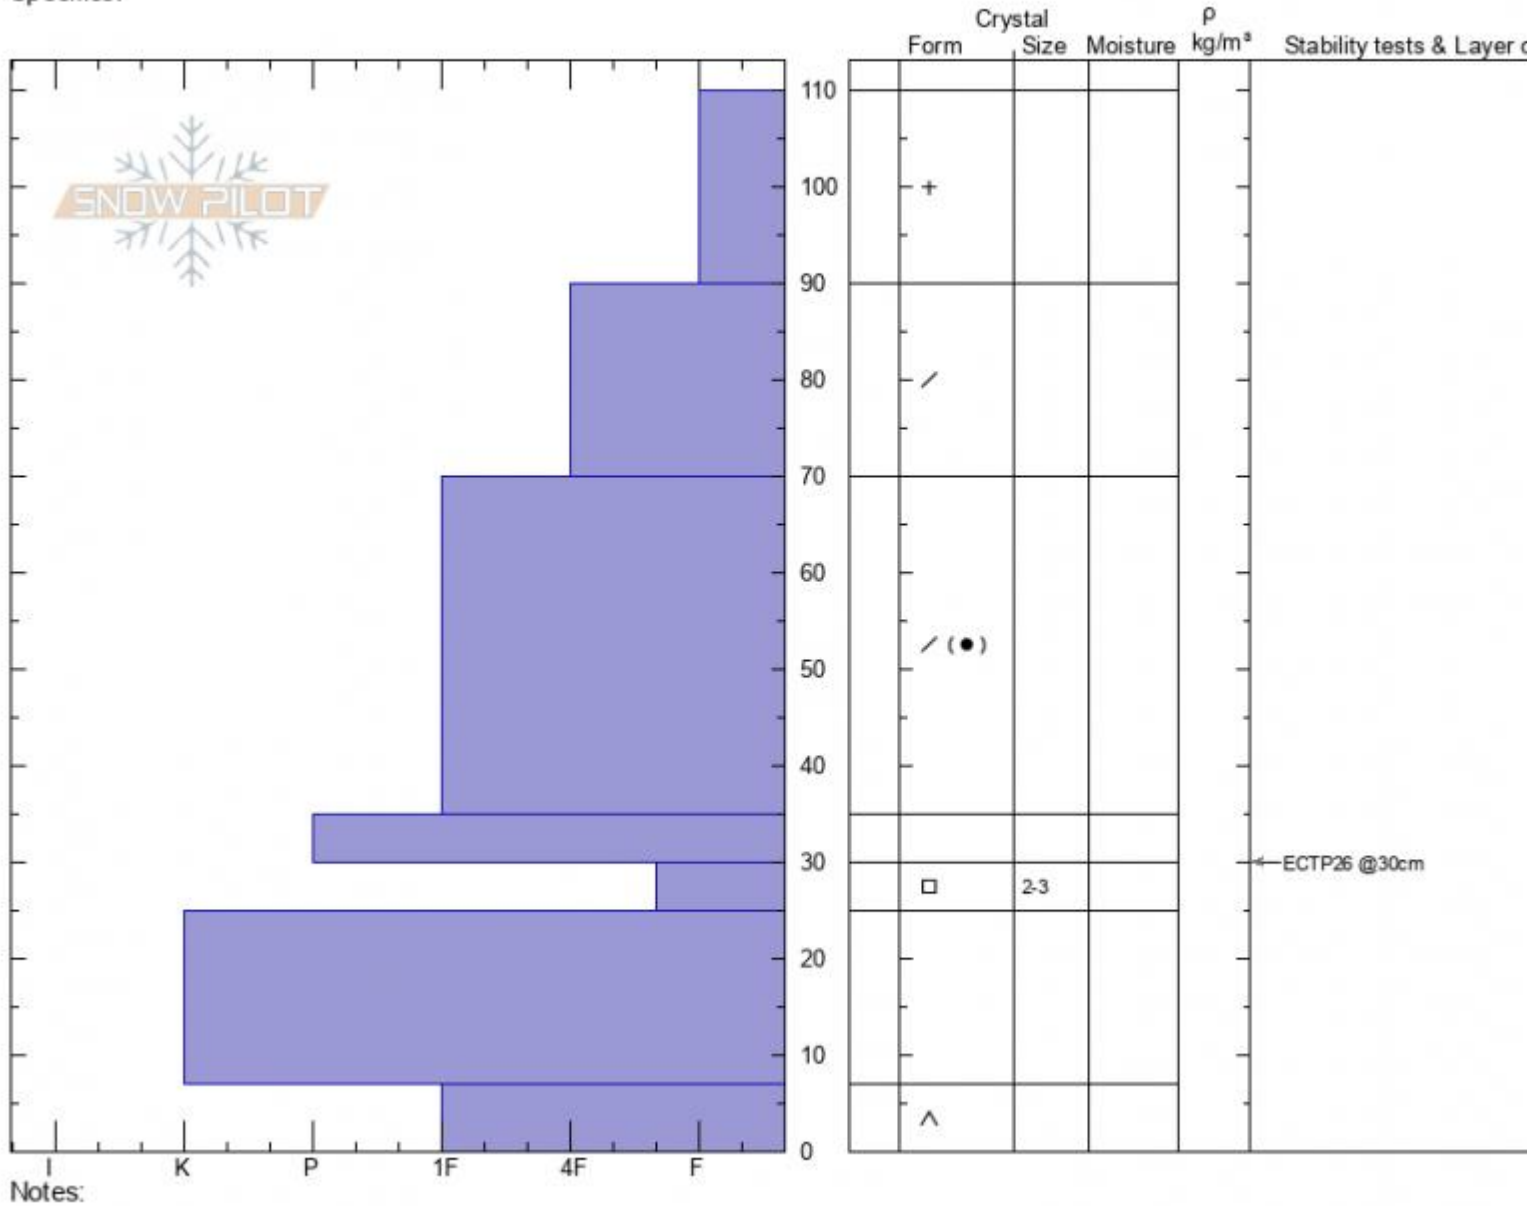

The Throne low
Bridger Range
MT
 Elevation: **7855 ft**
 Aspect: **90°**
 Specifics:

Alex Marienthal
02/14/2021 - 11:45am
 Co-ord: **45.88423N, -110.94843W**
 Slope Angle: **25°**
 Wind Loading:

Stability: **fair**
 Air Temperature:
 Sky Cover: **BKN**
 Precipitation: **NO**
 Wind: **Calm**

HS: **110** Layer Notes:
 30-25cm: **Problematic layer**

Advisory Region
 Bridger Range
 Longitude
 -110.95W
 Latitude
 45.88N
 Bridger Range, 2021-02-14