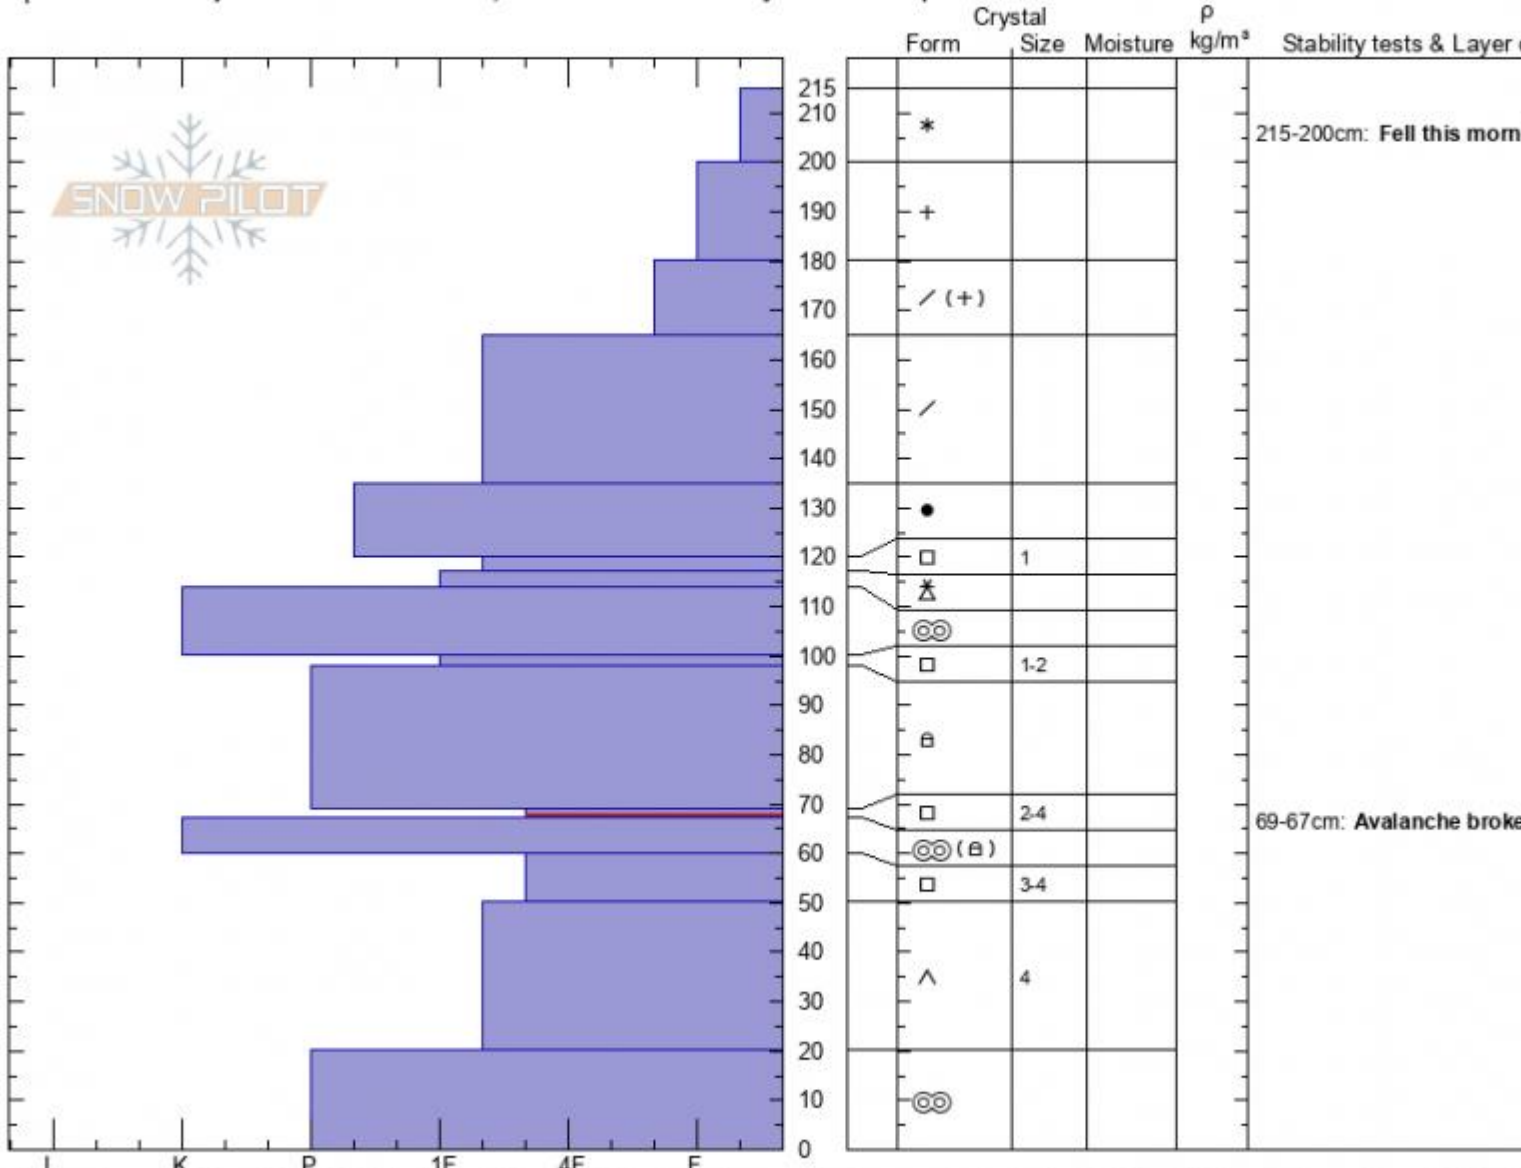

BlackmoreCrown N-R4-D: Alex Marienthal

Gallatin Range-N

MT

Elevation: 9417 ft

Aspect: 40°

Specifics: Pit is adjacent to avalanche: crown; Recent avalanche activity on similar slopes

02/20/2021 - 12:30pm

Co-ord: 45.44298N, -110.99868W

Slope Angle: 34°

Wind Loading: previous

Stability: poor

Air Temperature:

Sky Cover: BKN

Precipitation: S1

Wind: W Calm

HS: 215

Layer Notes:

215-200cm: Fell this morning

69-67cm: Avalanche broke here

69-67cm: Problematic layer

Notes: Crown profile of N-R4-D3-O broke on 2/18 or 2/19. Dug in shallower end of crown. Estimated up to 10 feet (3m) at its deepest, avg 6-8 feet wide.

Advisory Region  
Northern Gallatin  
Longitude  
-111.00W  
Latitude  
45.44N  
Northern Gallatin, 2021-02-21