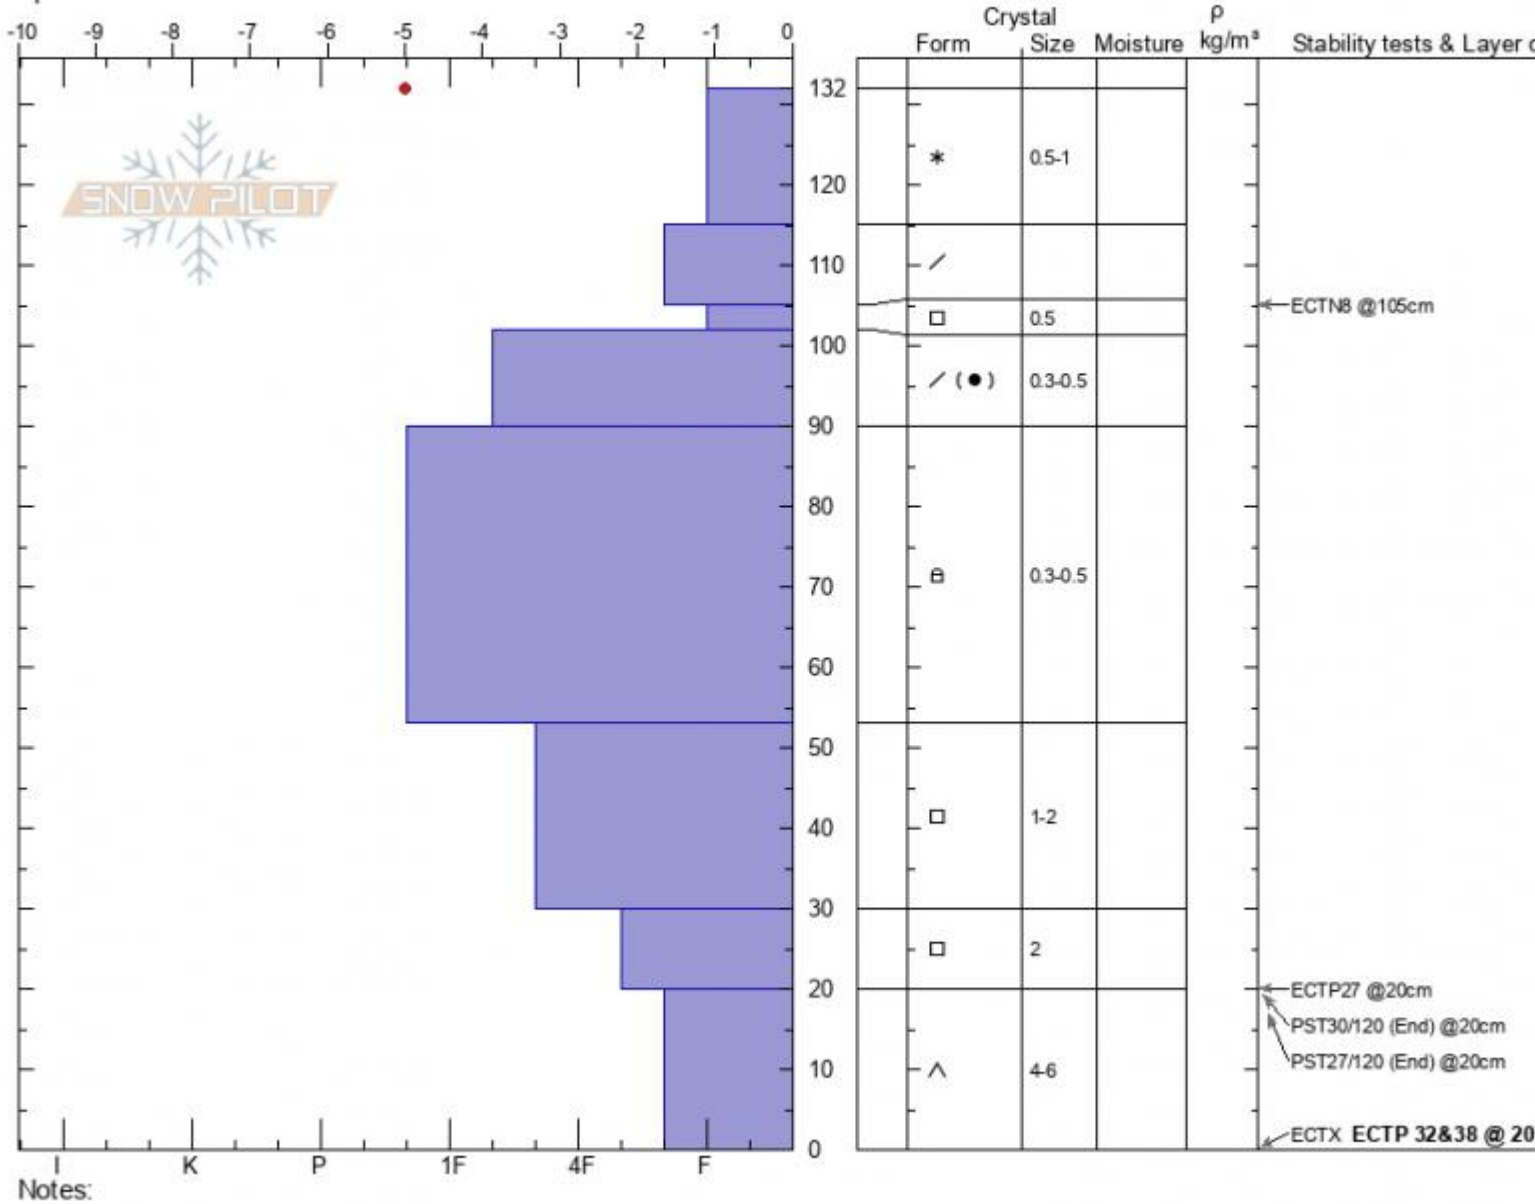

**Mt Ellis N Ridge**  
**Gallatin Range-N**  
**MT**  
 Elevation: **7760 ft**  
 Aspect: **70°**  
 Specifics:

**Alex Marienthal**  
**02/27/2021 - 9:35am**  
 Co-ord: **45.58451N, -110.95823W**  
 Slope Angle: **25°**  
 Wind Loading: **previous**

Stability: **fair**  
 Air Temperature: **-7°C**  
 Sky Cover: **SCT**  
 Precipitation: **NO**  
 Wind: **Calm**

HS: **132** Layer Notes:  
 PF: **35** 20-0cm: **Problematic layer**  
 PS: **20**

Advisory Region  
 Northern Gallatin  
 Longitude  
 -110.96W  
 Latitude  
 45.58N  
 Northern Gallatin, 2021-02-27