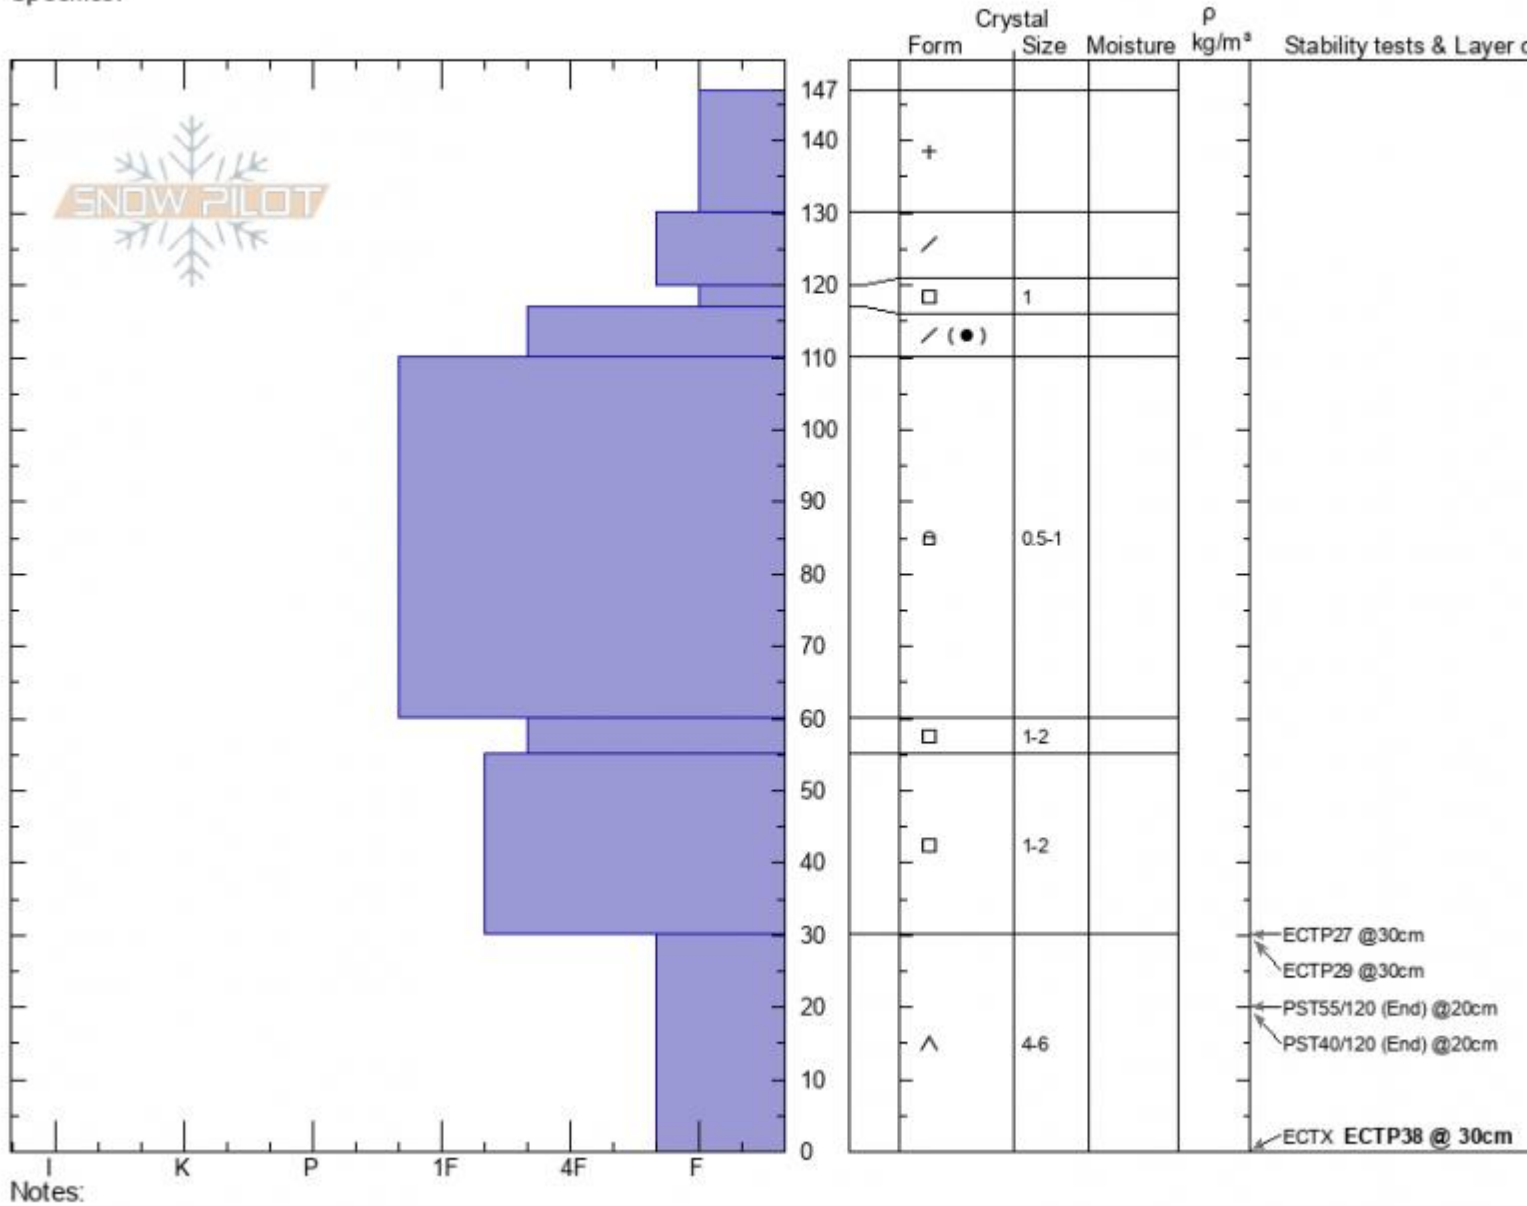

Mt Ellis SE of top
Gallatin Range-N
MT
Elevation: 8110 ft
Aspect: 66°
Specifics:

Alex Marienthal
02/27/2021 - 12:15am
Co-ord: 45.57687N, -110.95295W
Slope Angle: 28°
Wind Loading: previous

Stability: fair
Air Temperature:
Sky Cover: SCT
Precipitation: S-1
Wind: Calm

HS: 147 Layer Notes:
PF: 35 30-0cm: Problematic layer
PS: 20

Advisory Region
Northern Gallatin
Longitude
-110.96W
Latitude
45.58N
Northern Gallatin, 2021-02-27