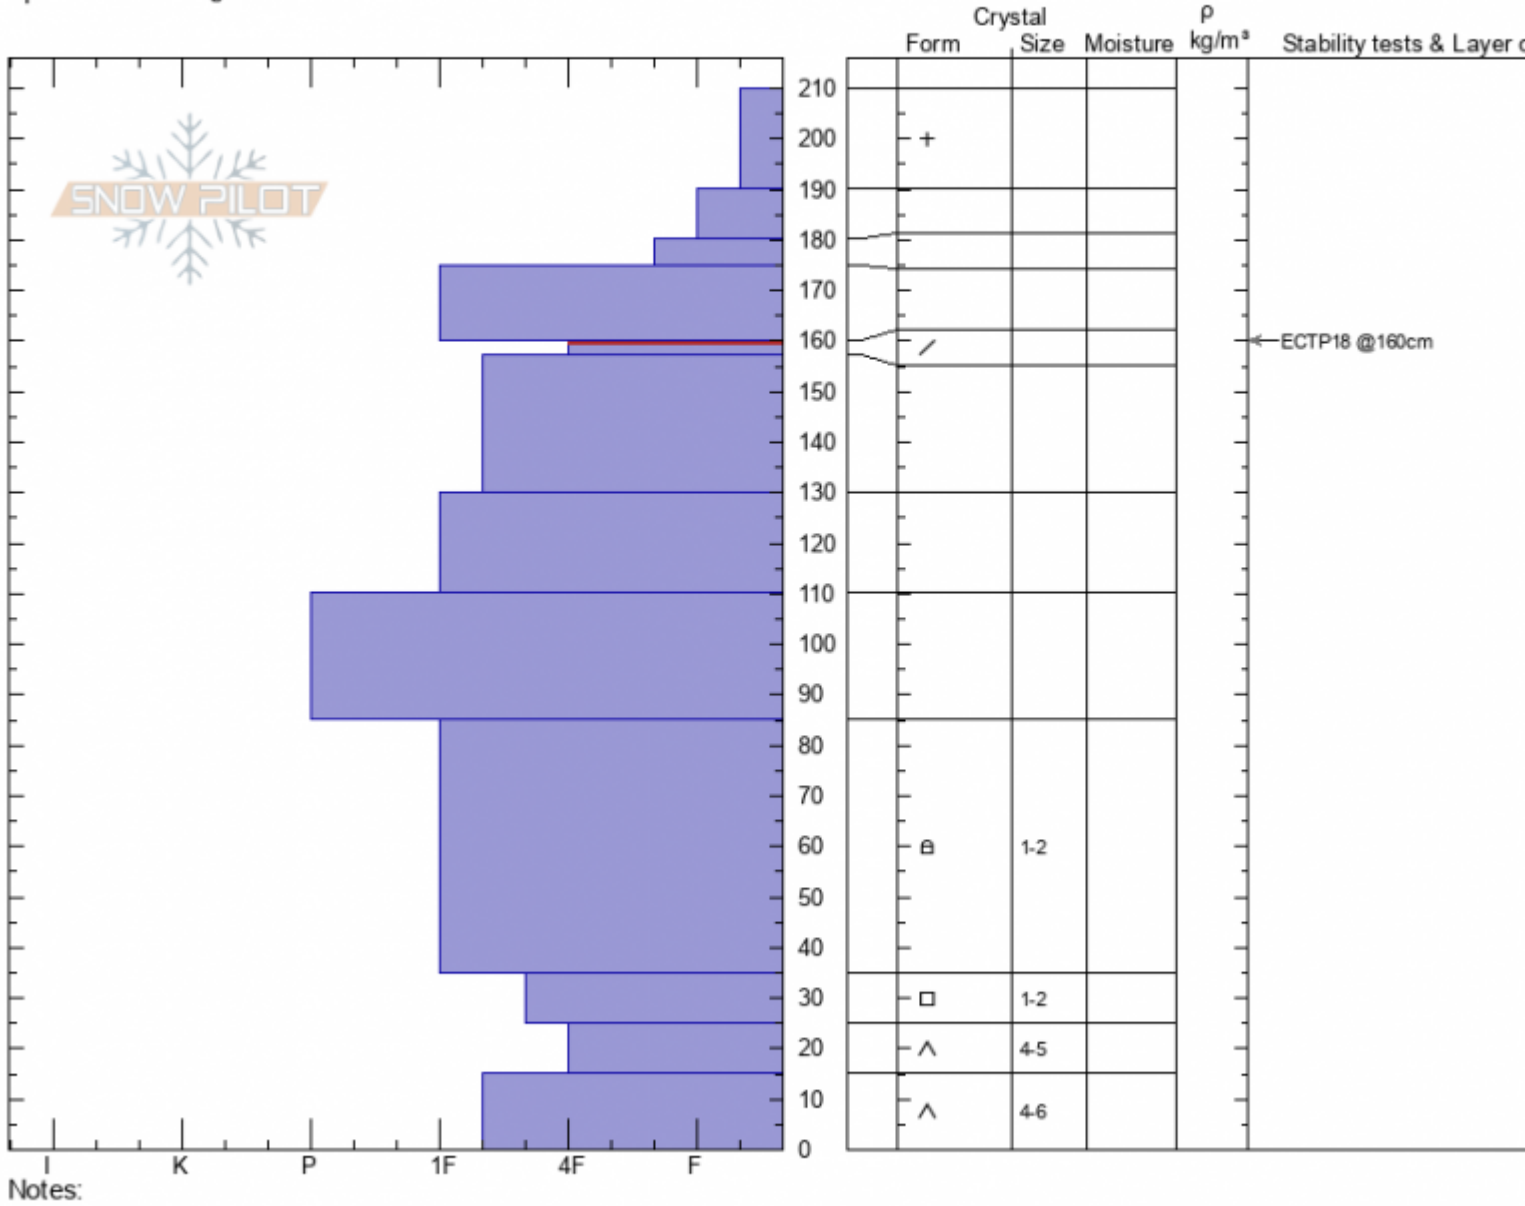

Lazy Susan
Bridger Range
MT
 Elevation: **8258 ft**
 Aspect: **60°**
 Specifics: **Cracking**

Doug Chabot-Admin
02/28/2021 - 11:00am
 Co-ord: **45.82964N, -110.93419W**
 Slope Angle: **32°**
 Wind Loading: **yes**

Stability: **poor**
 Air Temperature: **-11°C**
 Sky Cover: **FEW**
 Precipitation: **NO**
 Wind: **W Strong**

HS: 210 Layer Notes:
 160-157cm: **Problematic layer**

Advisory Region
 Bridger Range
 Longitude
 -110.93W
 Latitude
 45.83N
 Bridger Range, 2021-02-28