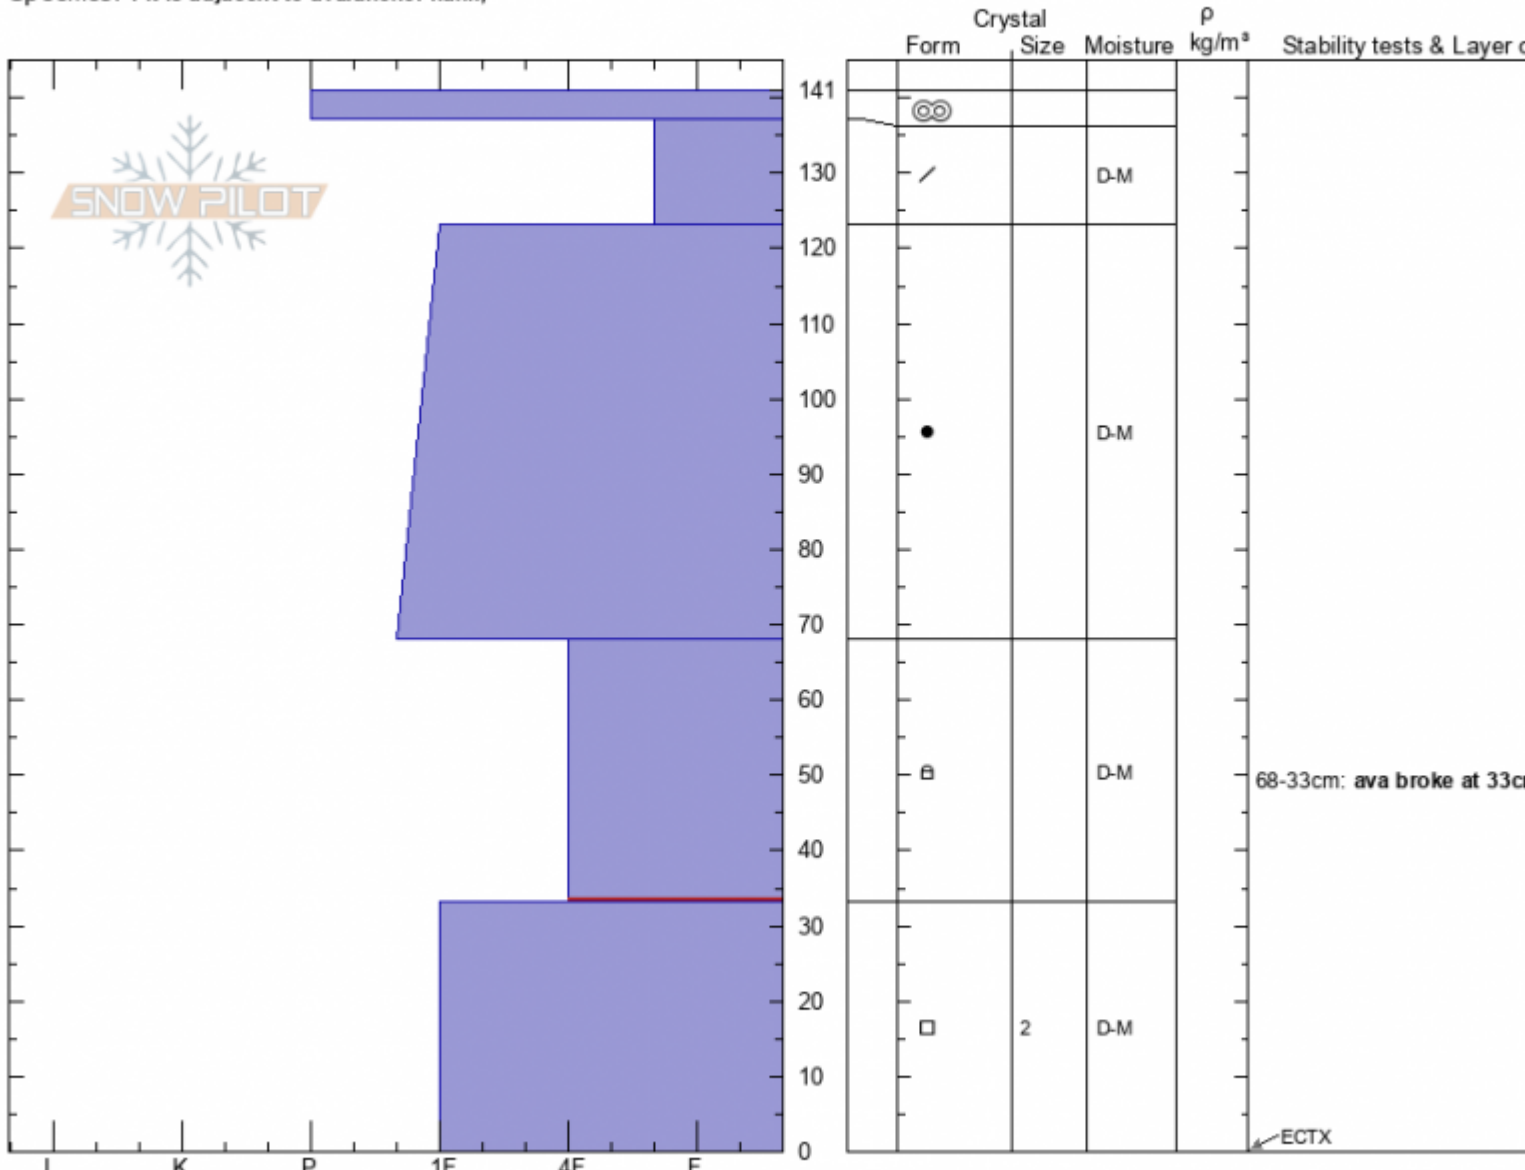

3rd Yellow Mule  
 Madison Range-N  
 MT  
 Elevation: 9234 ft  
 Aspect: 150°  
 Specifics: Pit is adjacent to avalanche: flank;

Doug Chabot-Admin  
 03/02/2021 - 10:00am  
 Co-ord: 45.19318N, -111.44351W  
 Slope Angle: 35°  
 Wind Loading: previous

Stability:  
 Air Temperature:  
 Sky Cover: CLR  
 Precipitation: NO  
 Wind:

HS: 141 Layer Notes:  
 68-33cm: ava broke at 33cm  
 68-33cm: Problematic layer

Notes: This avalanche was sympathetically triggered from a skier triggered slide 200' away. Surprised the snow was getting moist.

Advisory Region  
 Northern Madison  
 Longitude  
 -111.38W  
 Latitude  
 45.17N

**Avalanche Details:** [Third Yellow Mule / Skier triggered slide + sympathetic](#)  
 Northern Madison, 2021-03-02