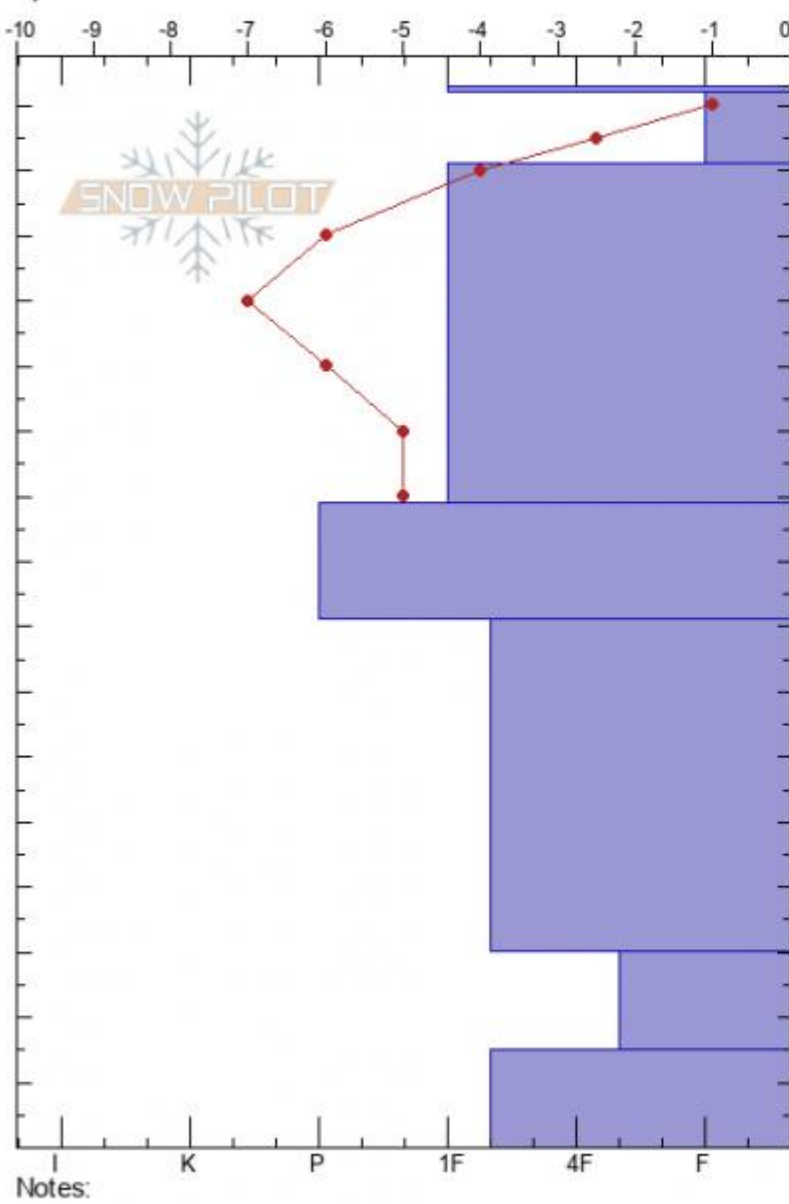

Middle Basin, Sci Bowl
Madison Range-N
MT
 Elevation: **9206 ft**
 Aspect: **112°**
 Specifics:

Alex Marienthal
03/06/2021 - 10:50am
 Co-ord: **45.32635N, -111.38135W**
 Slope Angle: **23°**
 Wind Loading: **previous**

Stability: **fair**
 Air Temperature: **3°C**
 Sky Cover: **FEW**
 Precipitation: **NO**
 Wind: **W Moderate**

HS: **163** Layer Notes:
 PF: **23** 30-15cm: **Problematic layer**
 PS: **6**

Form	Crystal Size	Moisture	ρ kg/m ³	Stability tests & Layer c
V	1			
⊙				
⊠ (/)	0.5			
B	2			
^	2-4			
^	3-6			

← PST45/140 (End) @20cm
 ← PST50/140 (End) @20cm
 ← 2x ECTX ECTP 34+ @ 20

Advisory Region
 Northern Madison
 Longitude
 -111.39W
 Latitude
 45.34N
 Northern Madison, 2021-03-06