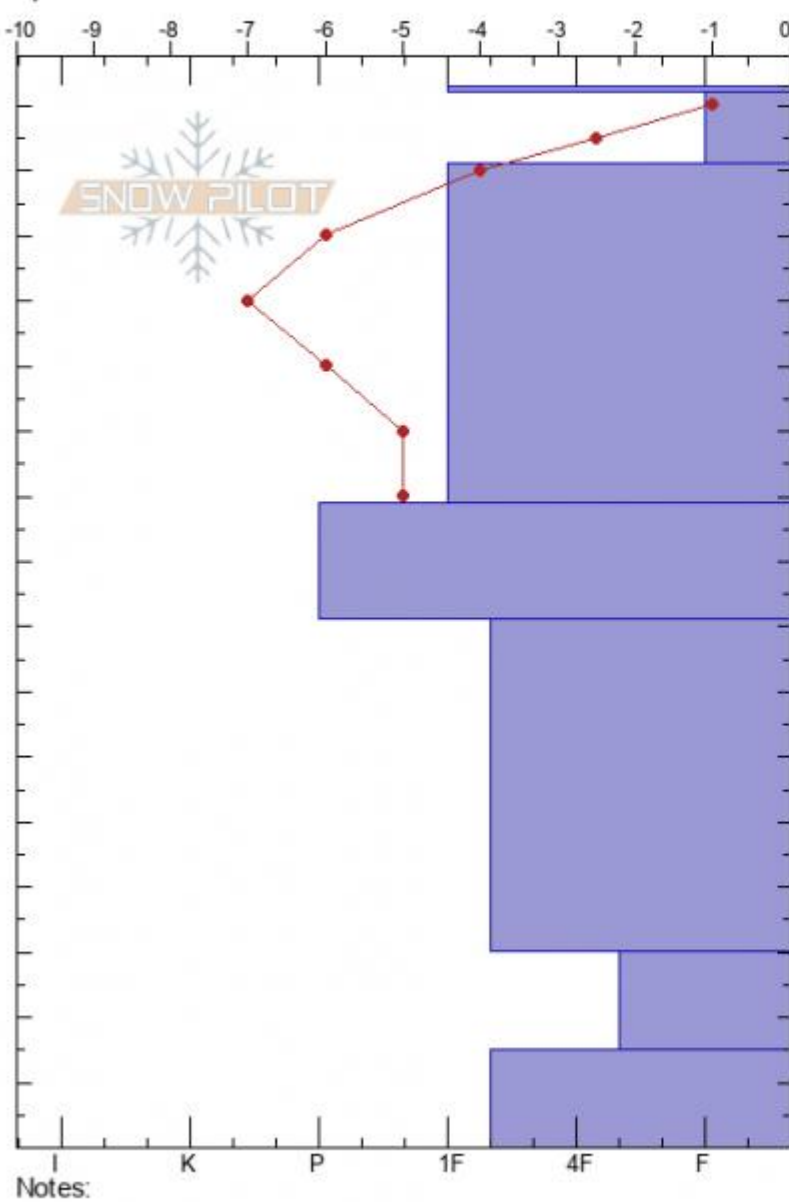

**Middle Basin, Sci Bowl**  
**Madison Range-N**  
**MT**  
 Elevation: **9206 ft**  
 Aspect: **112°**  
 Specifics:

**Alex Marienthal**  
**03/06/2021 - 10:50am**  
 Co-ord: **45.32635N, -111.38135W**  
 Slope Angle: **23°**  
 Wind Loading: **previous**

Stability: **fair**  
 Air Temperature: **3°C**  
 Sky Cover: **FEW**  
 Precipitation: **NO**  
 Wind: **W Moderate**

HS: **163** Layer Notes:  
 PF: **23** 30-15cm: **Problematic layer**  
 PS: **6**

Form	Crystal Size	Moisture	$\rho$ kg/m <sup>3</sup>	Stability tests & Layer c
V	1			
⊙				
∇ ( / )	0.5			
B	2			
^	2-4			
^	3-6			

← PST45/140 (End) @20cm  
 ← PST50/140 (End) @20cm  
 ← 2x ECTX ECTP 34+ @ 20