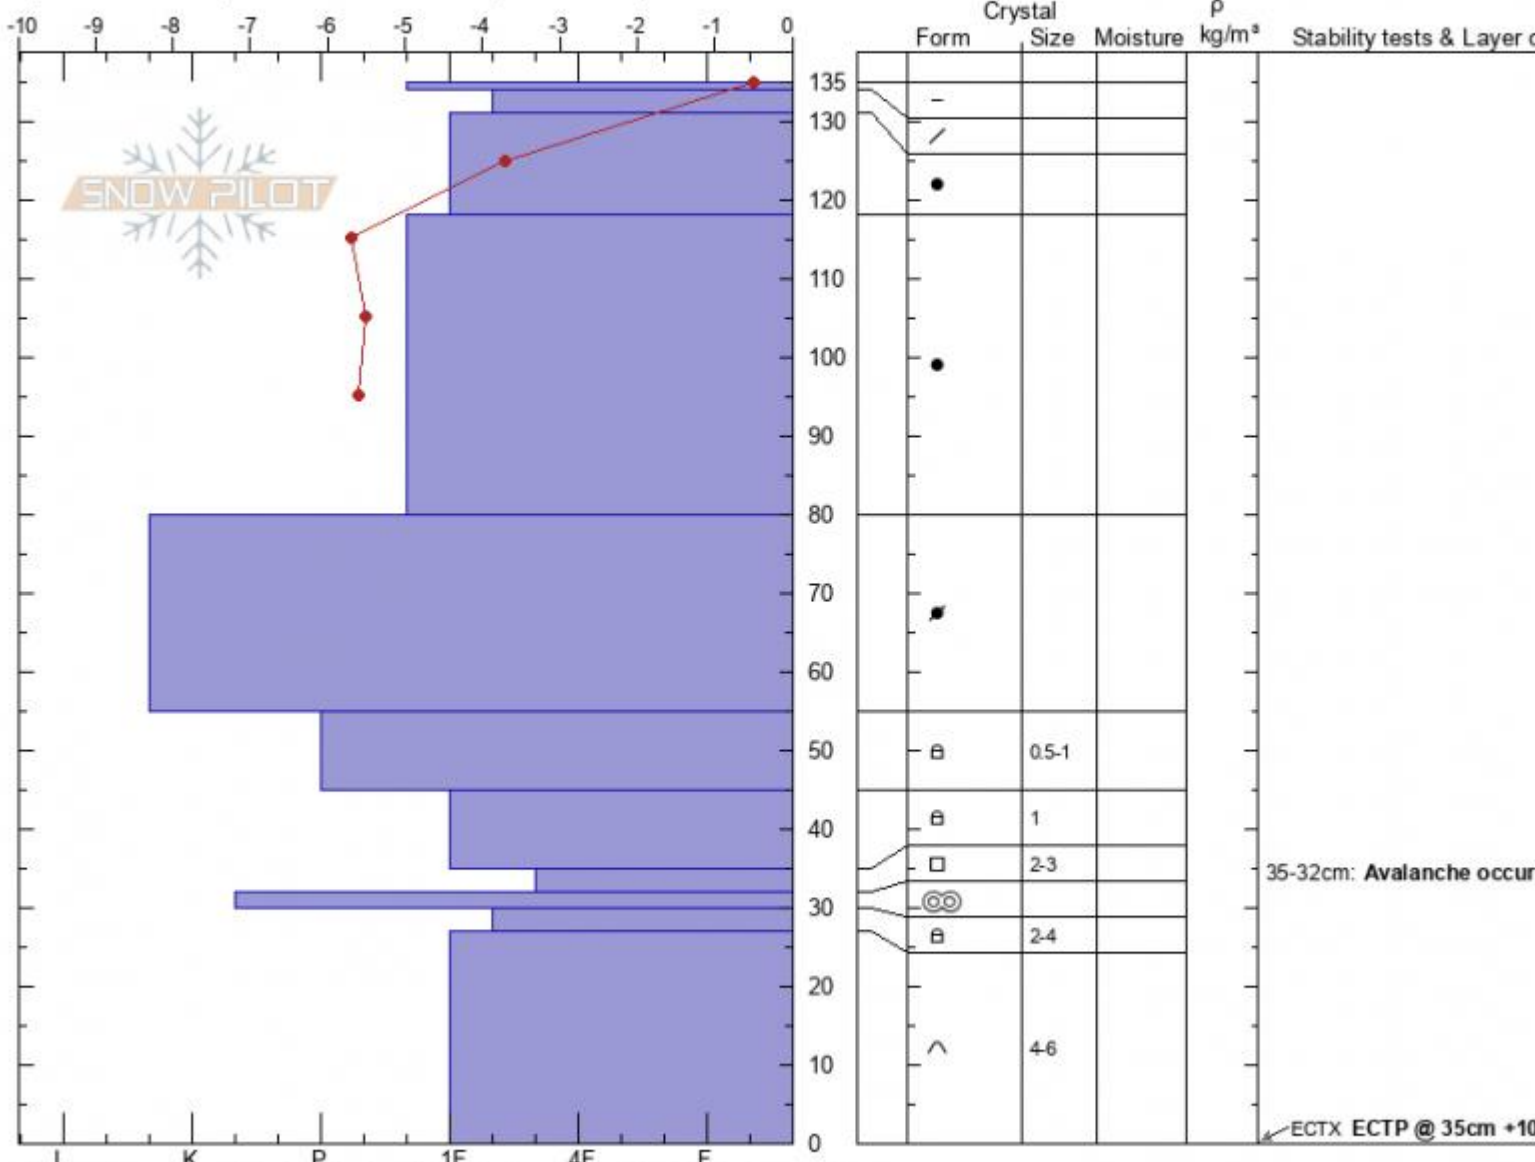

**Arden Profile**  
**Gallatin Range-N**  
**MT**  
 Elevation: **10022 ft**  
 Aspect: **130°**  
 Specifics: Pit is adjacent to avalanche: flank; We skied slope

**Dave Zinn**  
**03/07/2021 - 1:15am**  
 Co-ord: **45.41242N, -110.98846W**  
 Slope Angle: **35°**  
 Wind Loading: **previous**

Stability: **good**  
 Air Temperature: **-3°C**  
 Sky Cover: **FEW**  
 Precipitation: **NO**  
 Wind: **W Light Breeze**

HS: **135** Layer Notes:  
 35-32cm: **Avalanche occurred**

Notes: Dug adjacent to a 10-14 day old avalanche: 600' wide x 650' vert x 3-8' deep

Advisory Region  
 Northern Gallatin  
 Longitude  
 -110.97W  
 Latitude  
 45.42N

**Avalanche Details:** [Two large deep slabs near Maid of the Mist](#)  
 Northern Gallatin, 2021-03-07